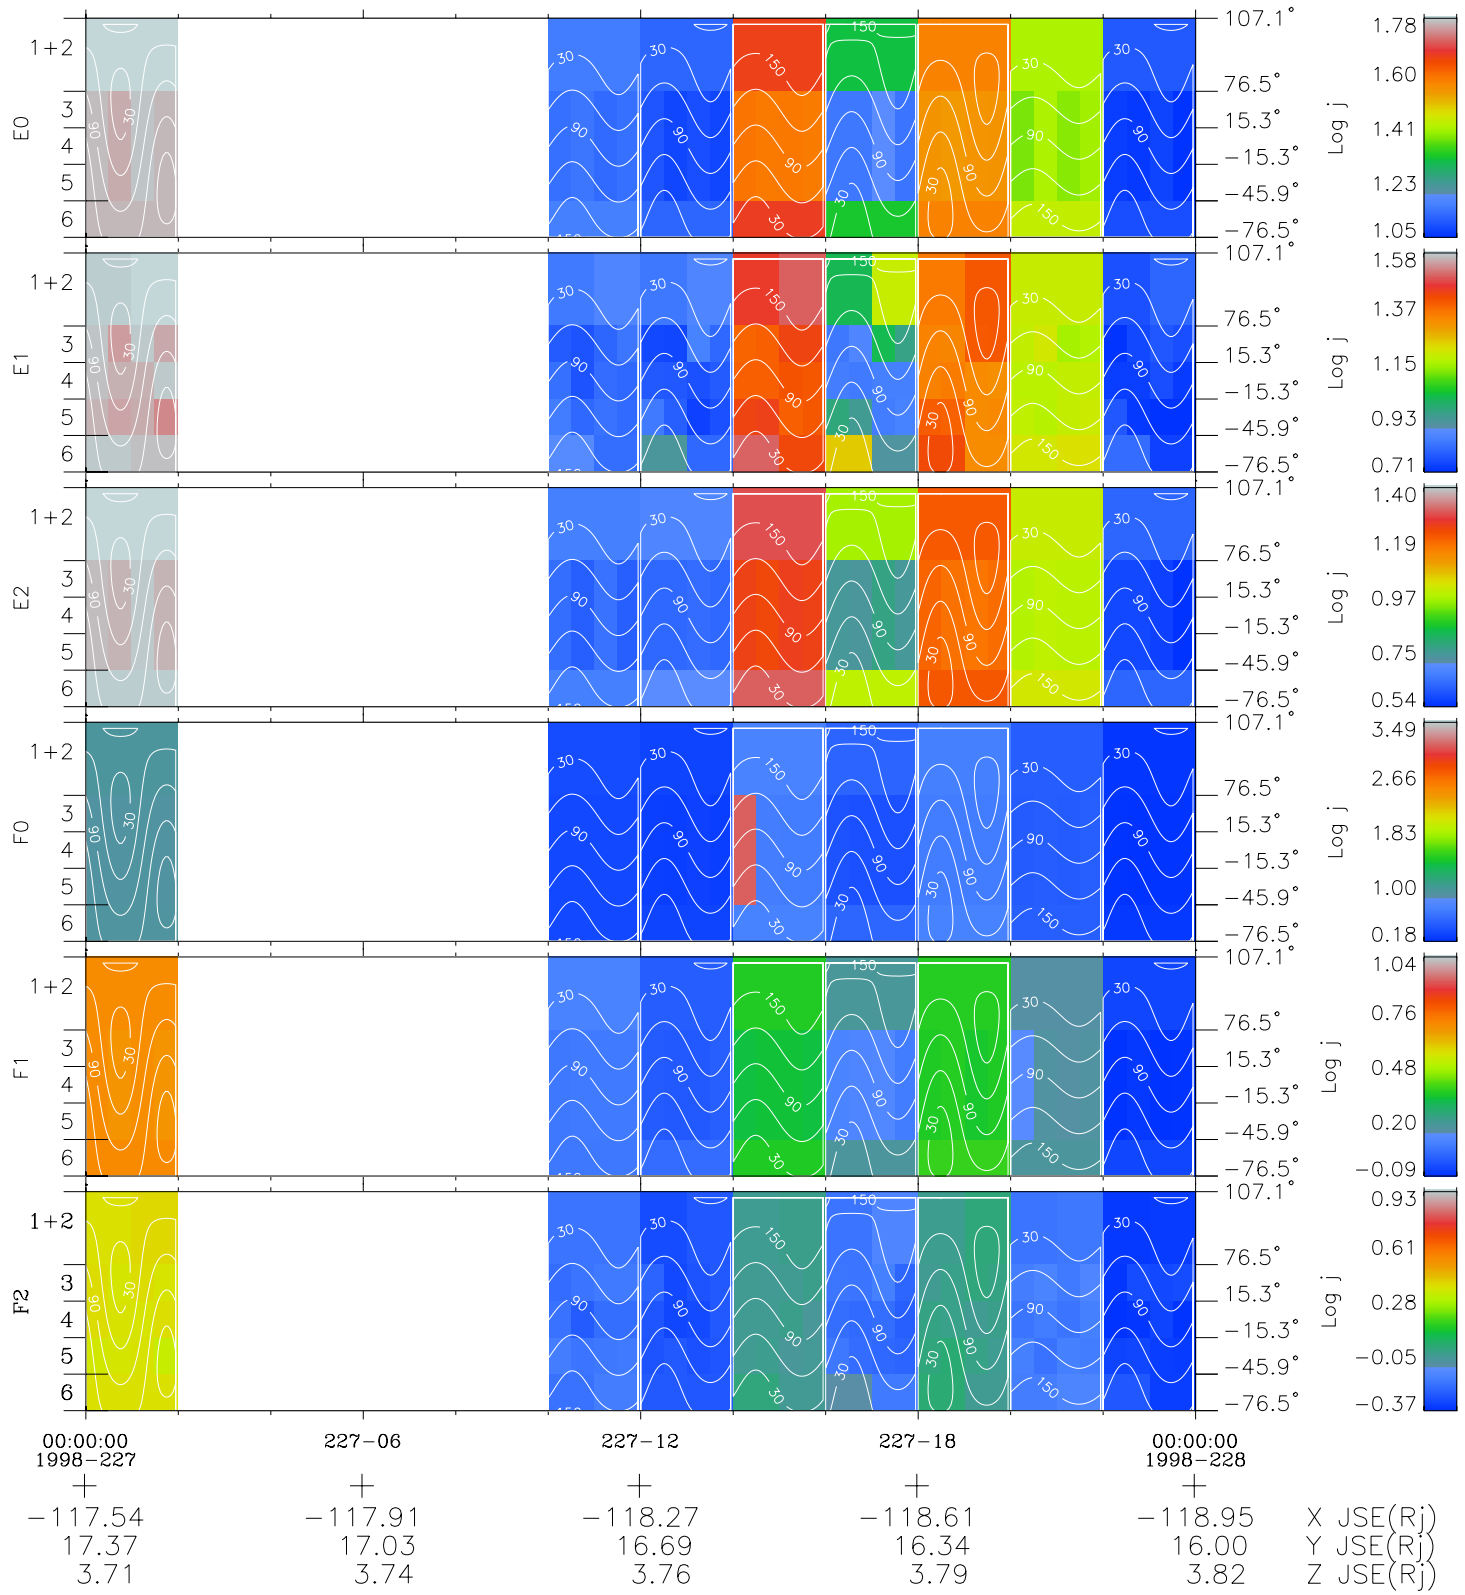

# Galileo EPD Real Time All-Sky Anisotropies 98227

Software Version: RTSKY\_FLUX V 1.20  
Data Production: 06-03-00  
Plot Production: Sun Sep 16 11:00:15 2001  
Color File: wondr3  
Geofactor File: 1.1

- ◇ = Jupiter look direction
- = Corotation look direction