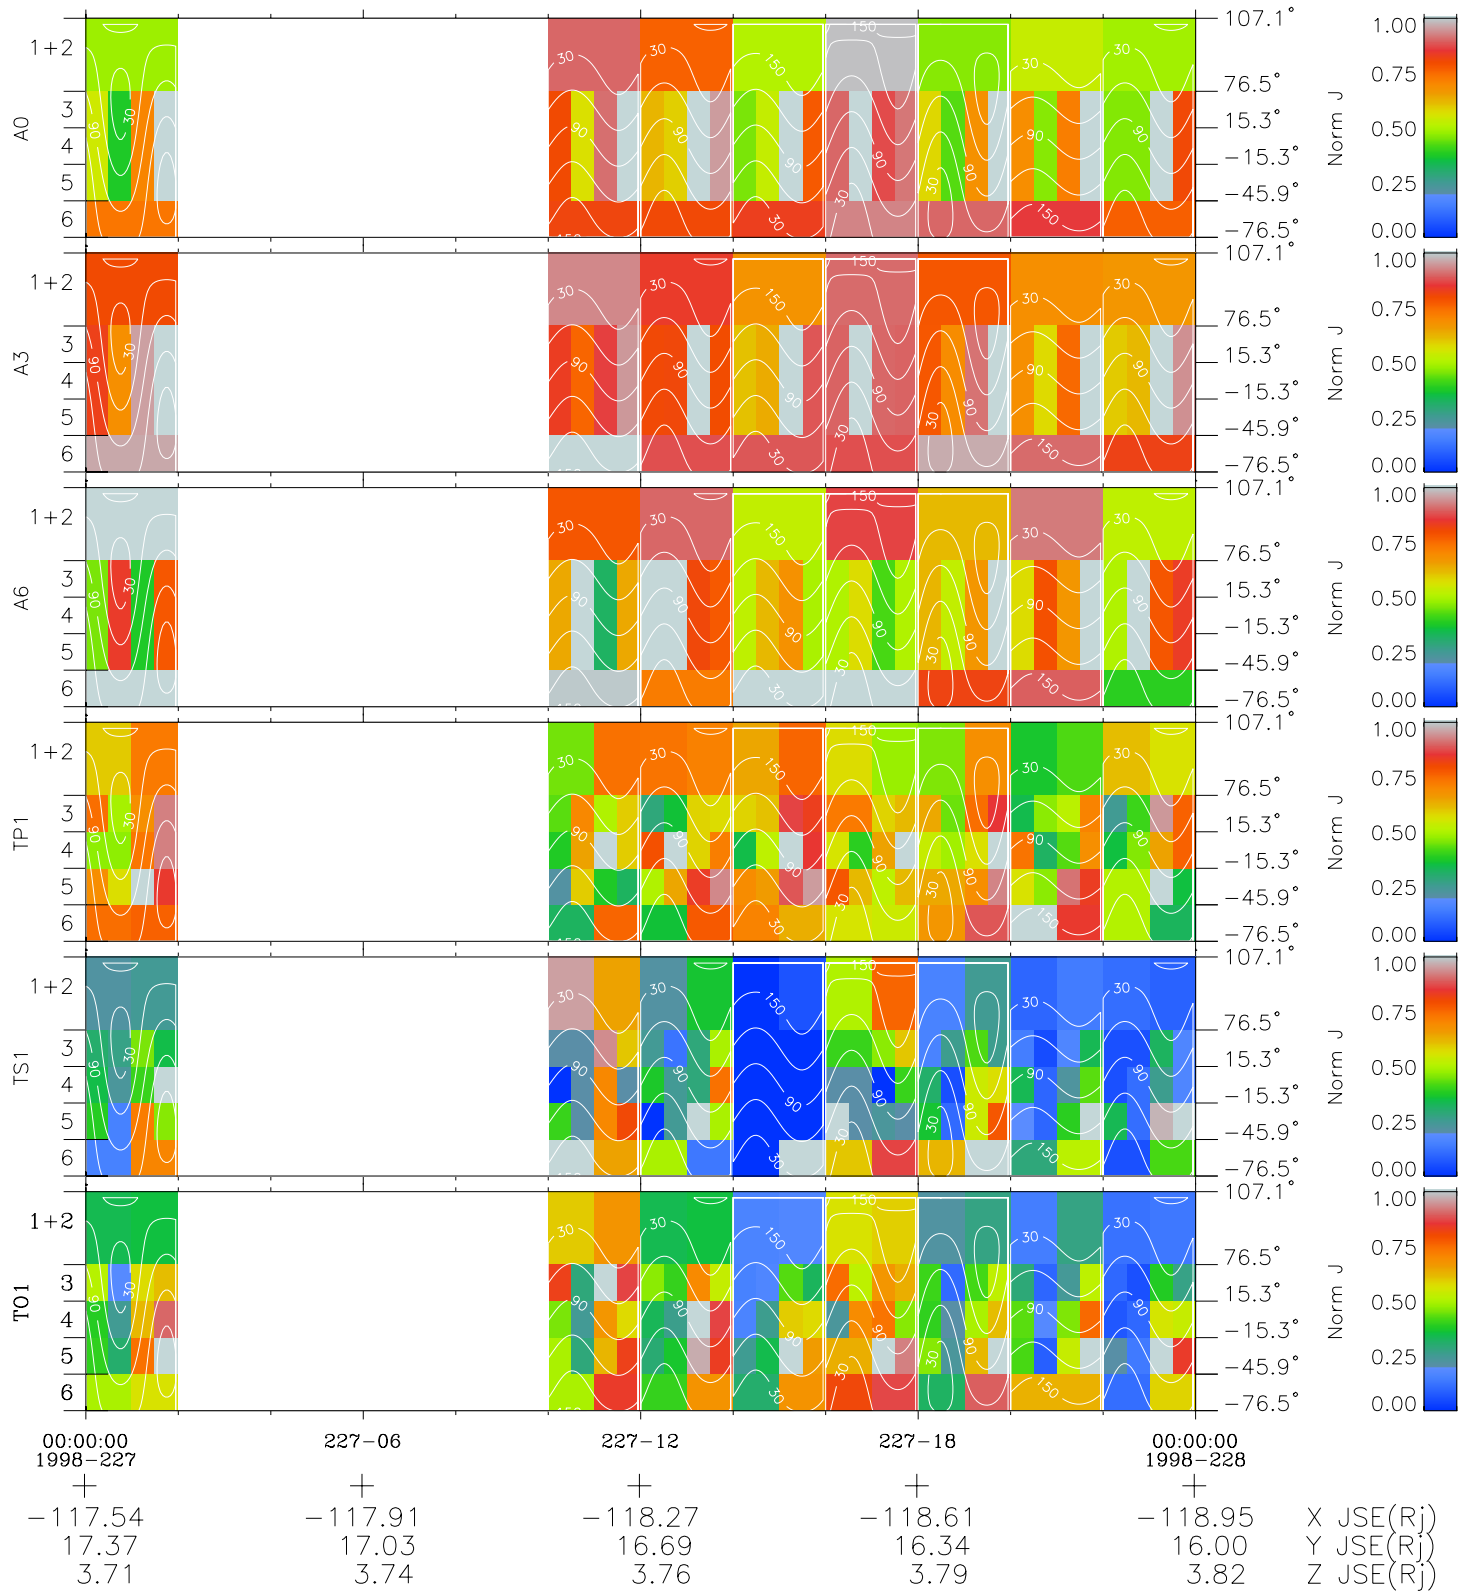

Galileo EPD Real Time All-Sky Anisotropies 98227

Software Version: RTSKY_NORM V 1.20
Data Production: 06-03-00
Plot Production: Sun Sep 16 11:00:21 2001
Color File: wondr3
Geofactor File: 1.1

- ◇ = Jupiter look direction
- = Corotation look direction