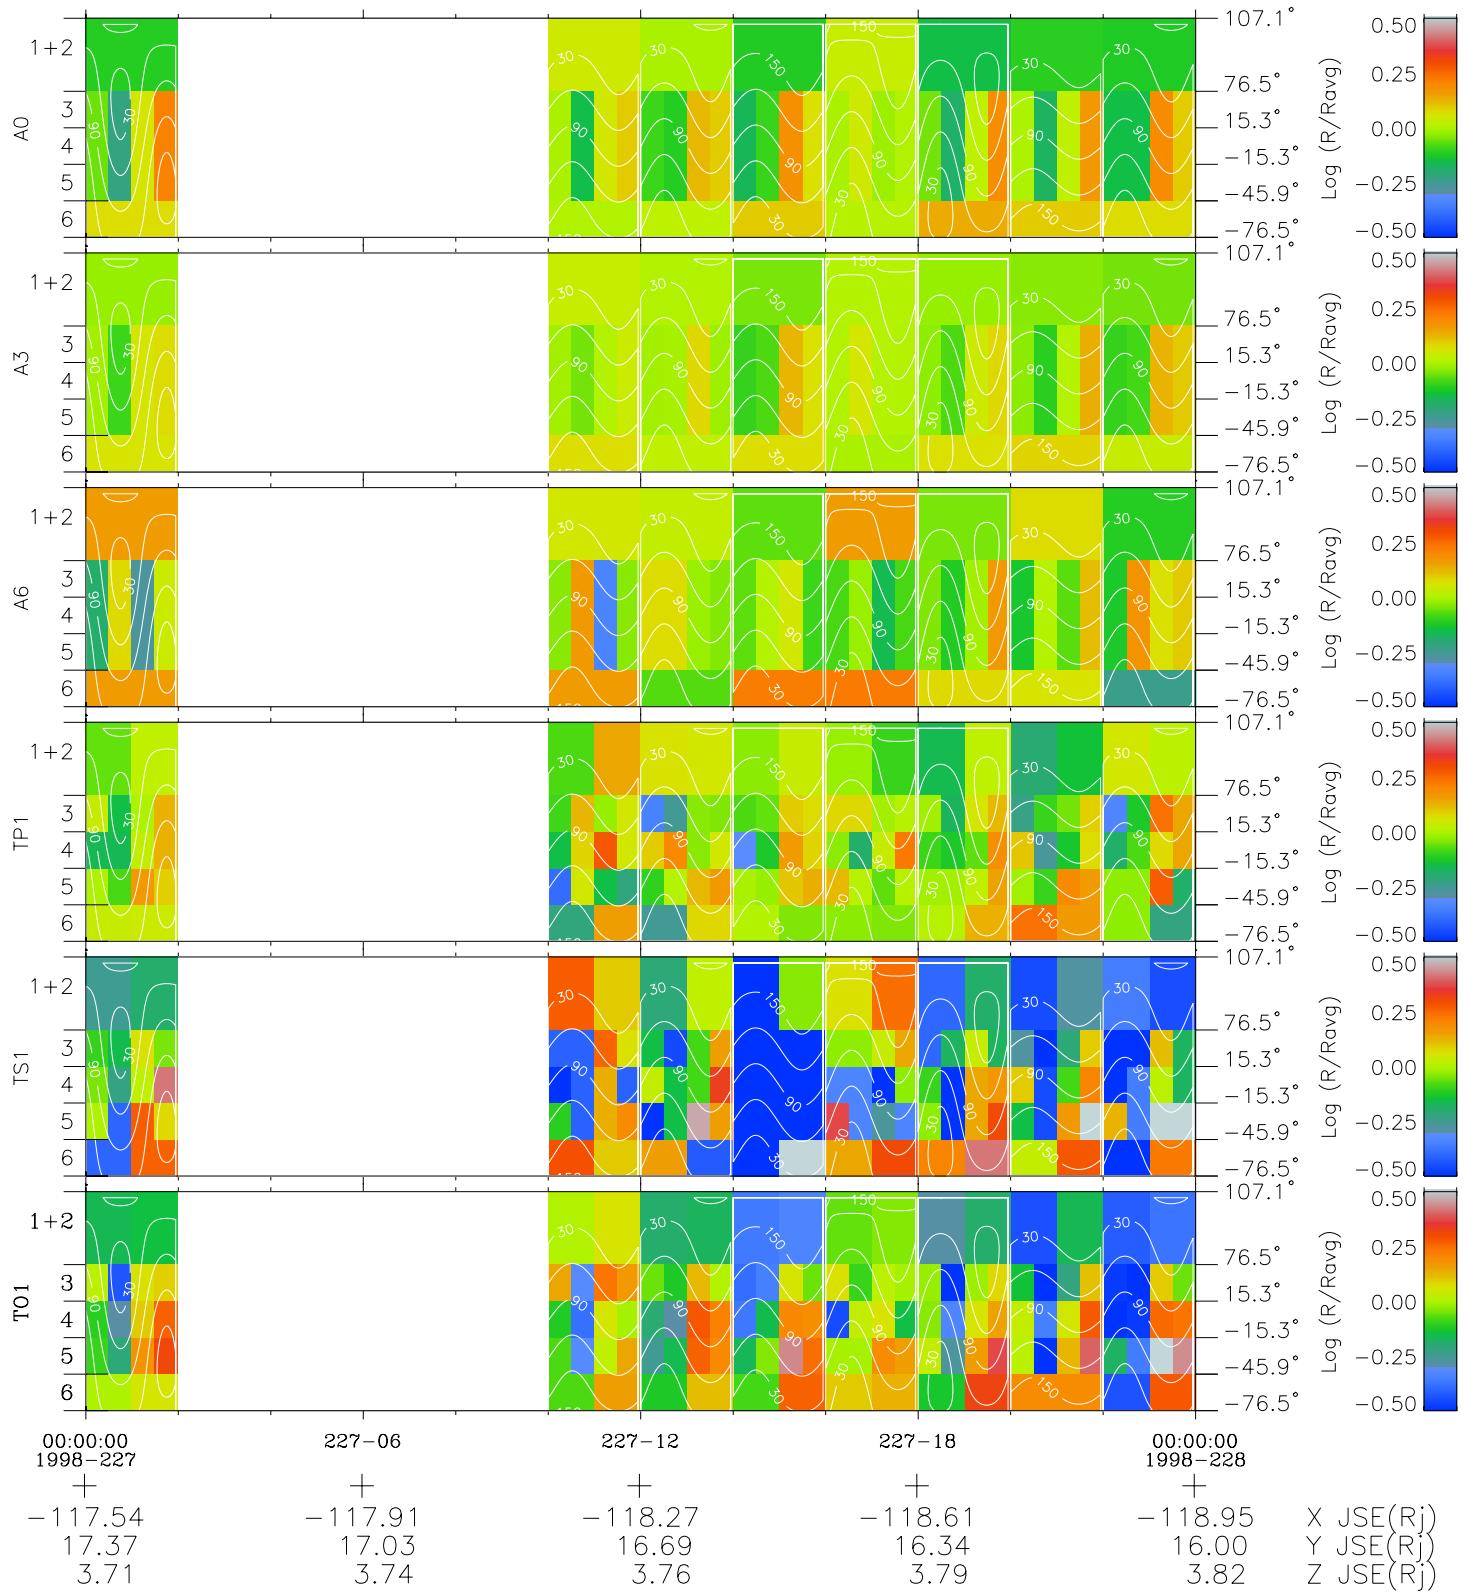

Galileo EPD Real Time All-Sky Anisotropies 98227

Software Version: RTSKY_MEAN V 1.20
 Data Production: 06-03-00
 Plot Production: Sun Sep 16 11:00:01 2001
 Color File: wondr3
 Geofactor File: 1.1

- ◇ = Jupiter look direction
- = Corotation look direction