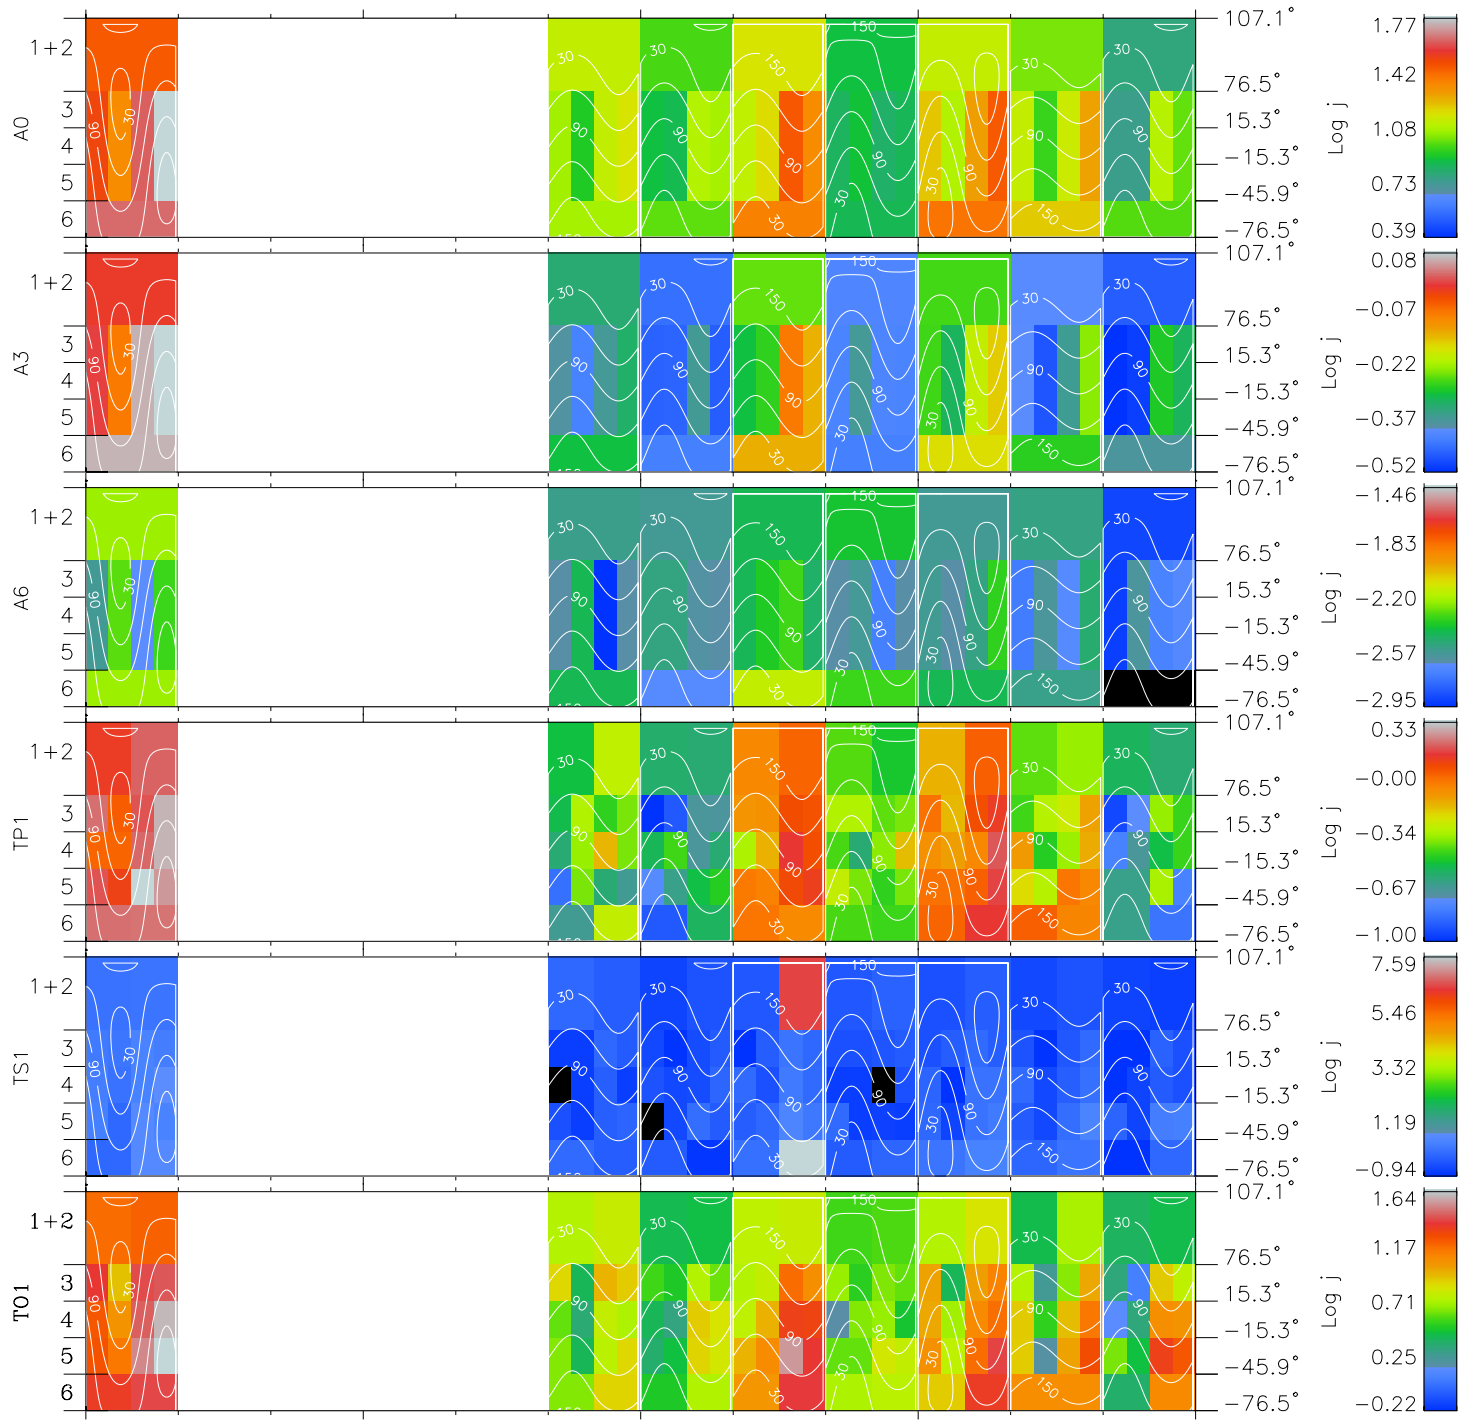

Galileo EPD Real Time All-Sky Anisotropies 98227

Software Version: RTSKY_FLUX V 1.20
 Data Production: 06-03-00
 Plot Production: Sun Sep 16 11:00:11 2001
 Color File: wondr3
 Geofactor File: 1.1

00:00:00 1998-227	227-06	227-12	227-18	00:00:00 1998-228	X JSE(R _j)
+ -117.54	+ -117.91	+ -118.27	+ -118.61	+ -118.95	7.59
17.37	17.03	16.69	16.34	16.00	5.46
3.71	3.74	3.76	3.79	3.82	3.32
					1.19
					-0.94
					1.64
					1.17
					0.71
					0.25
					-0.22

- ◇ = Jupiter look direction
- = Corotation look direction