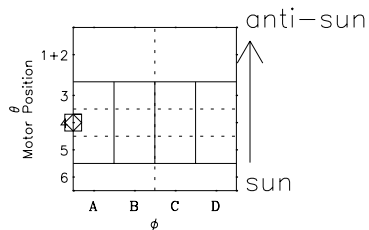

Galileo EPD Real-Time Omni 98227

Software Version: RTLINE_OMNI V 1.20
Data Production: 06-03-00
Plot Production: Sun Sep 16 11:01:18 2001

- ◇ = Jupiter look direction
- = Corotation look direction