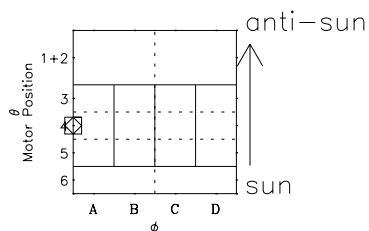

Galileo EPD Real-Time Omni 98227

Software Version: RTLINE_OMNI V 1.20
Data Production: 06-03-00
Plot Production: Sun Sep 16 11:01:17 2001

- ◇ = Jupiter look direction
- = Corotation look direction