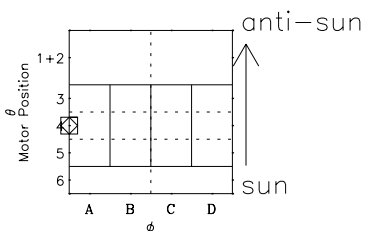

Galileo EPD Real-Time Six-Sector 98227

Software Version: RTLINE_R6 V 1.20
Data Production: 06-03-00
Plot Production: Sun Sep 16 11:01:24 2001

◇ = Jupiter look direction
□ = Corotation look direction