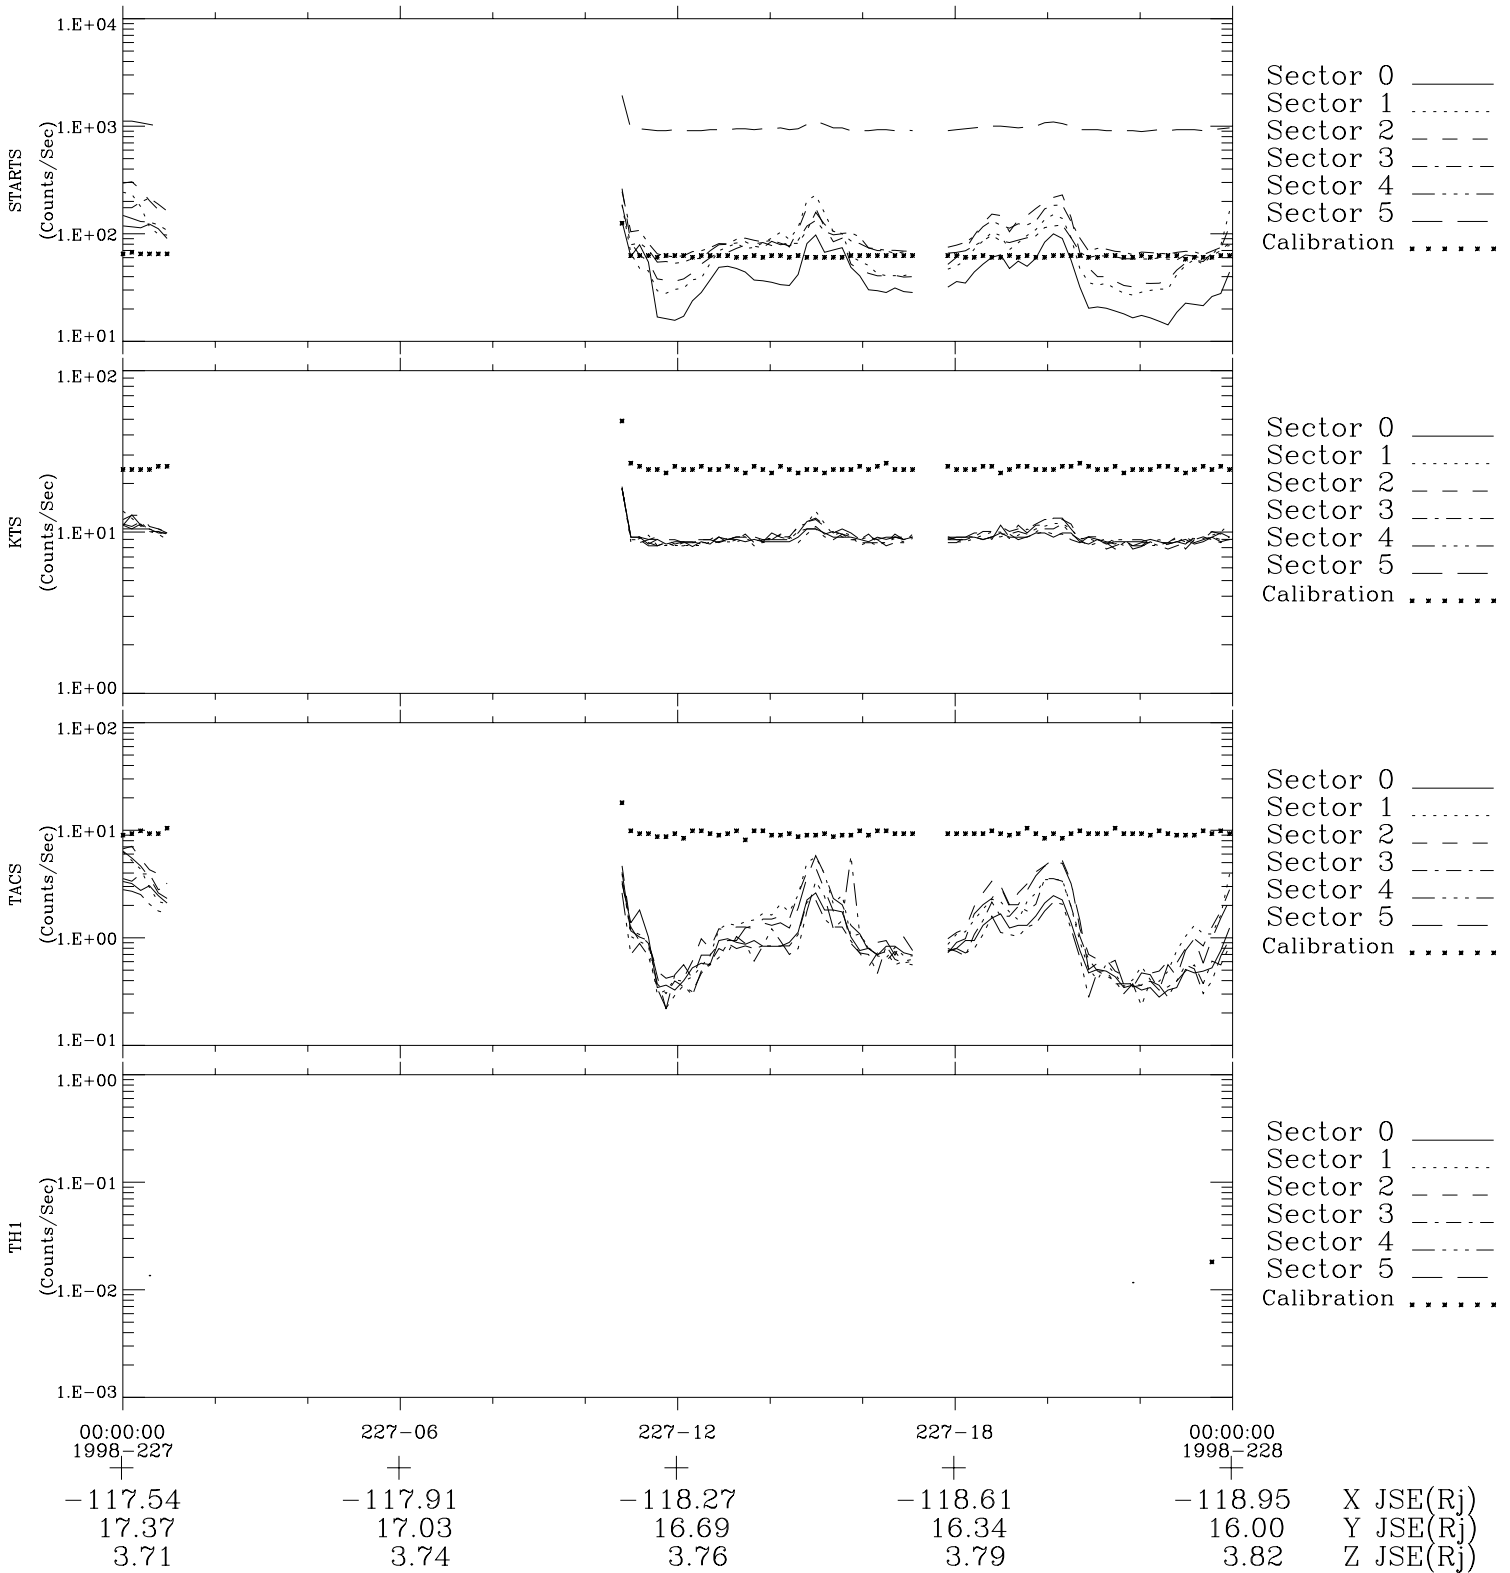

Galileo EPD Real-Time Six-Sector 98227

Software Version: RTLINE_R6 V 1.20
Data Production: 06-03-00
Plot Production: Sun Sep 16 11:01:24 2001

◇ = Jupiter look direction
□ = Corotation look direction