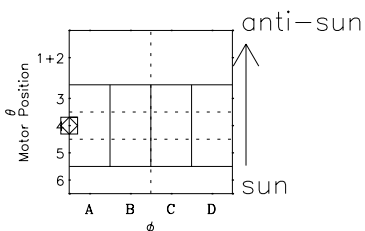

Galileo EPD Real-Time Six-Sector 98227

Software Version: RTLINE_R6 V 1.20
Data Production: 06-03-00
Plot Production: Sun Sep 16 11:01:23 2001

◇ = Jupiter look direction
□ = Corotation look direction