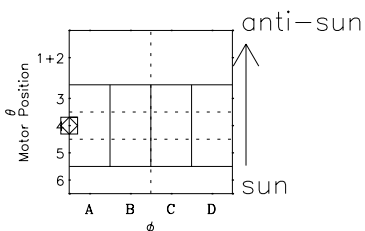

Galileo EPD Real-Time Six-Sector 98227

Software Version: RTLINE_R6 V 1.20
Data Production: 06-03-00
Plot Production: Sun Sep 16 11:01:22 2001

◇ = Jupiter look direction
□ = Corotation look direction