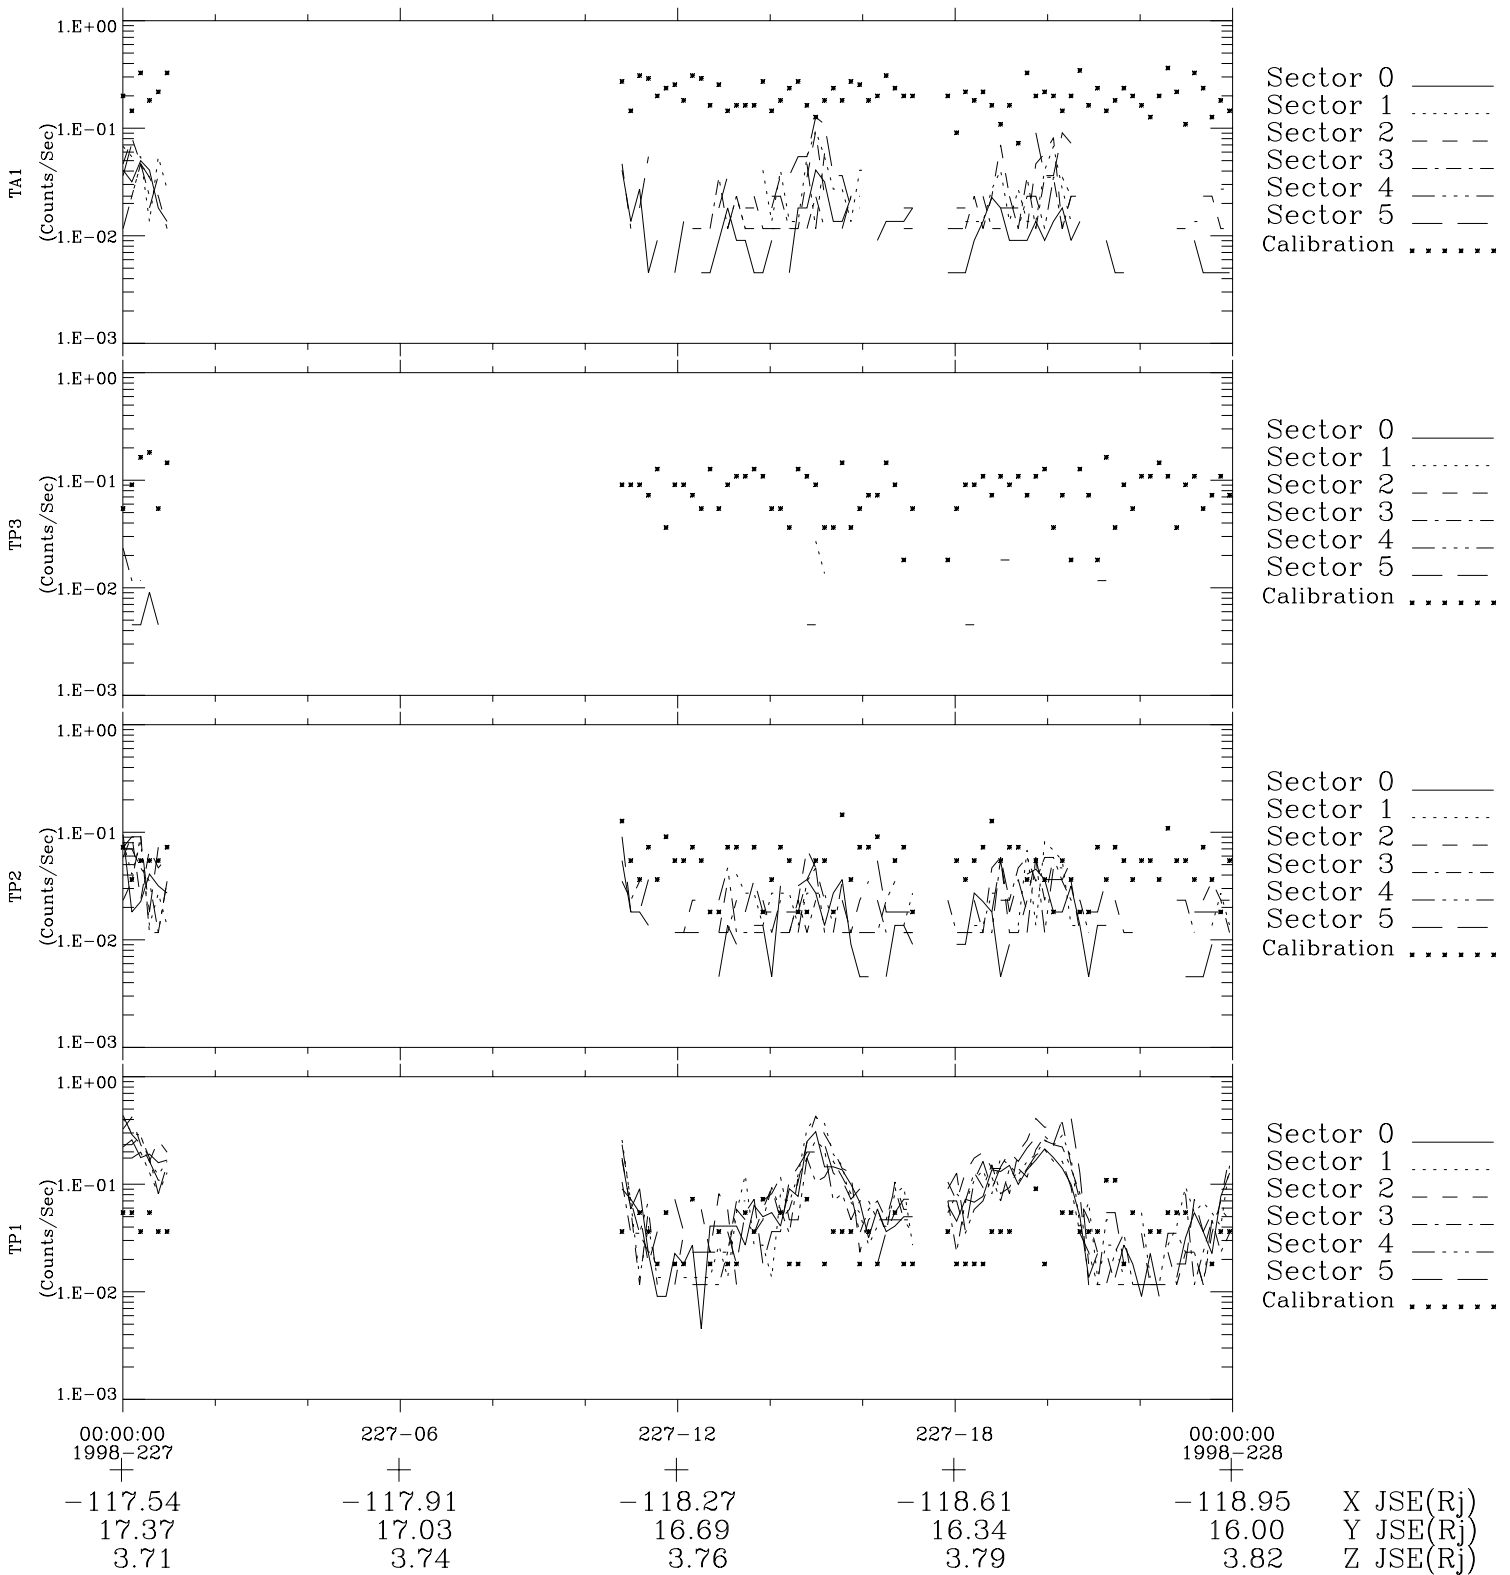

Galileo EPD Real-Time Six-Sector 98227

Software Version: RTLINE_R6 V 1.20
Data Production: 06-03-00
Plot Production: Sun Sep 16 11:01:22 2001

◇ = Jupiter look direction
□ = Corotation look direction