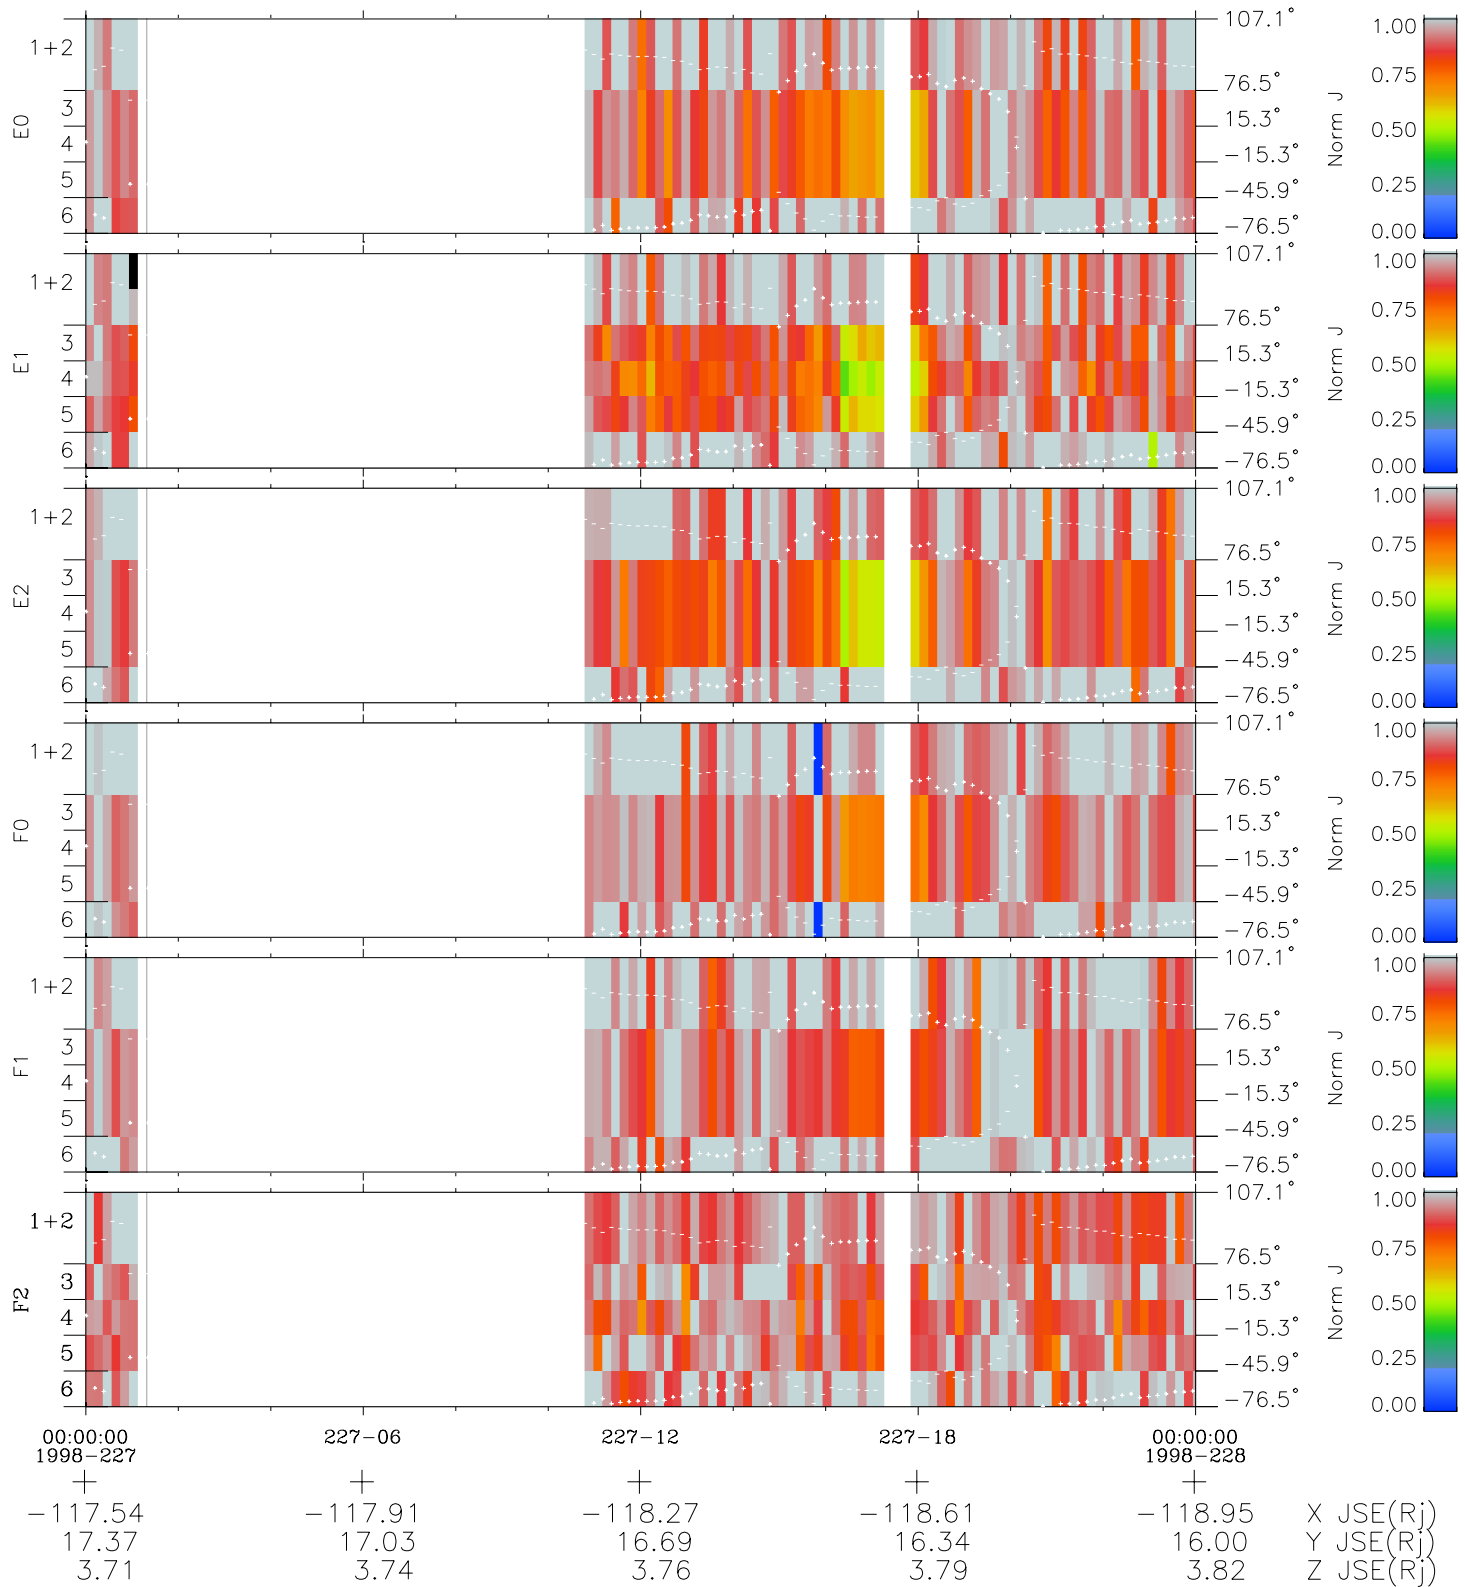

Galileo EPD Real Elevation Anisotropies 98227

Software Version: RTELEV_NORM V 1.20
 Data Production: 06-03-00
 Plot Production: Sun Sep 16 11:00:50 2001
 Color File: wondr3
 Geofactor File: 1.1

- ◇ = Jupiter look direction
- = Corotation look direction