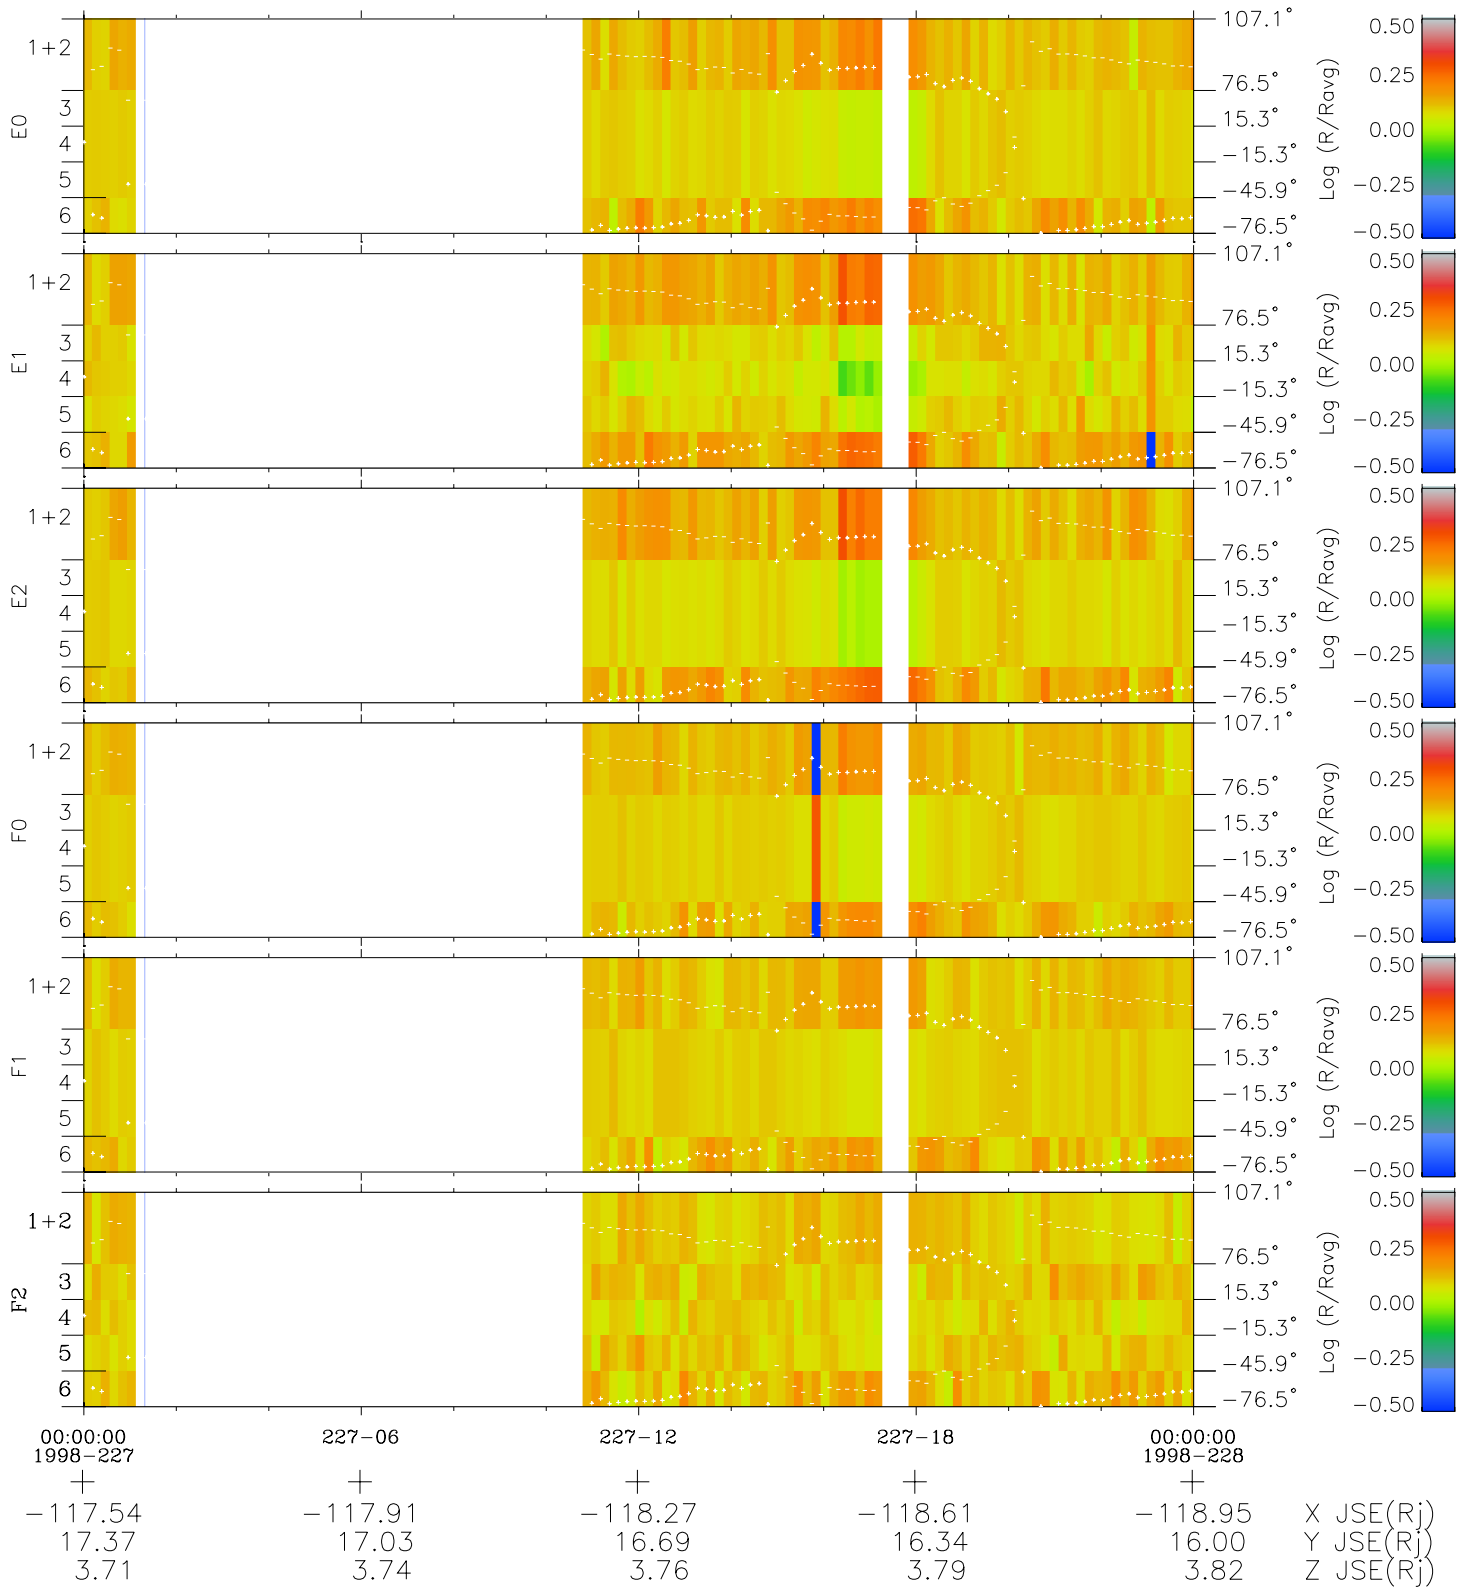

# Galileo EPD Real Elevation Anisotropies 98227

Software Version: RTELEV\_MEAN V 1.20  
 Data Production: 06-03-00  
 Plot Production: Sun Sep 16 11:00:35 2001  
 Color File: wondr3  
 Geofactor File: 1.1

- ◇ = Jupiter look direction
- = Corotation look direction