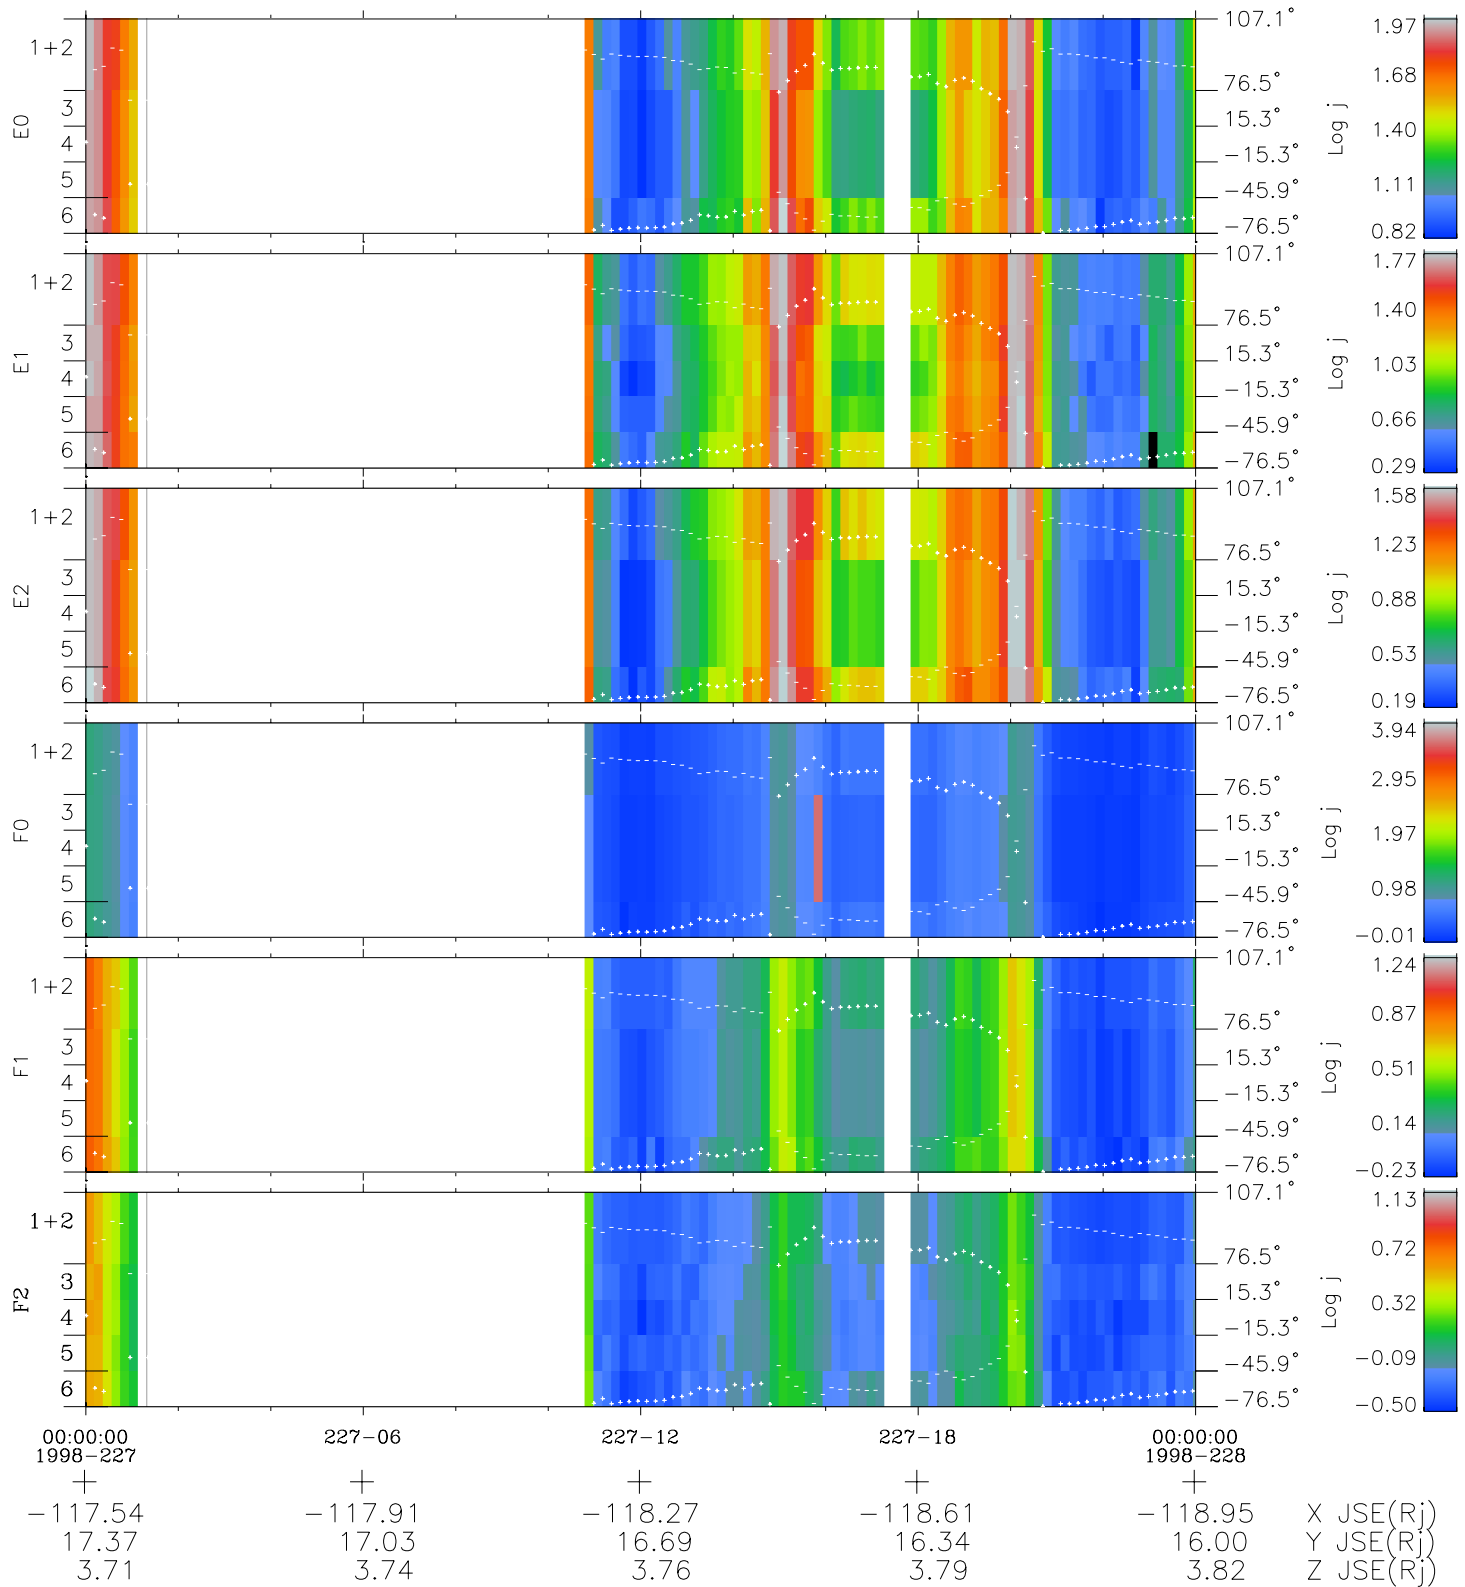

Galileo EPD Real Elevation Anisotropies 98227

Software Version: RTELEV_FLUX V 1.20
Data Production: 06-03-00
Plot Production: Sun Sep 16 11:00:43 2001
Color File: wondr3
Geofactor File: 1.1

- ◇ = Jupiter look direction
- = Corotation look direction