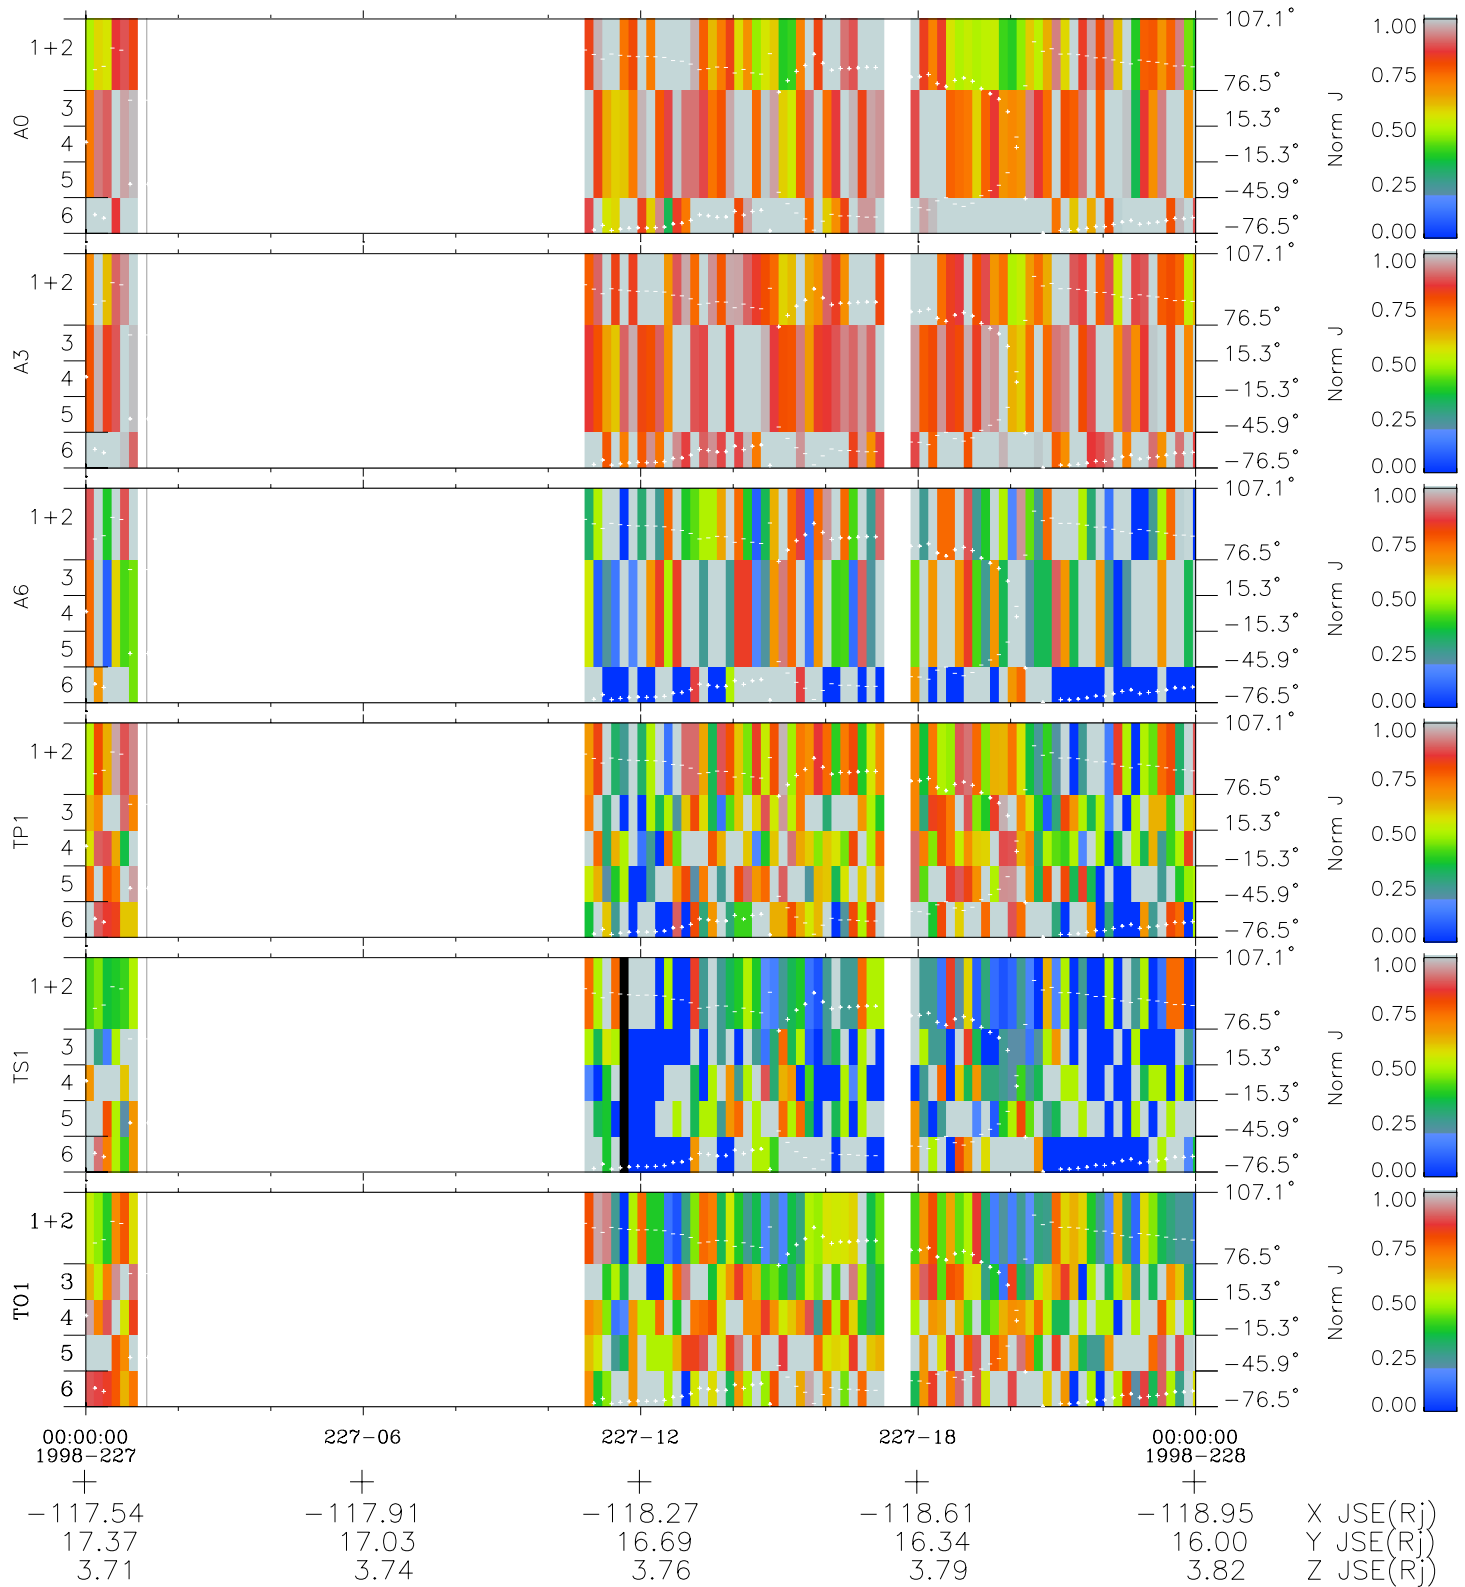

# Galileo EPD Real Elevation Anisotropies 98227

Software Version: RTELEV\_NORM V 1.20  
Data Production: 06-03-00  
Plot Production: Sun Sep 16 11:00:47 2001  
Color File: wondr3  
Geofactor File: 1.1

◇ = Jupiter look direction  
□ = Corotation look direction