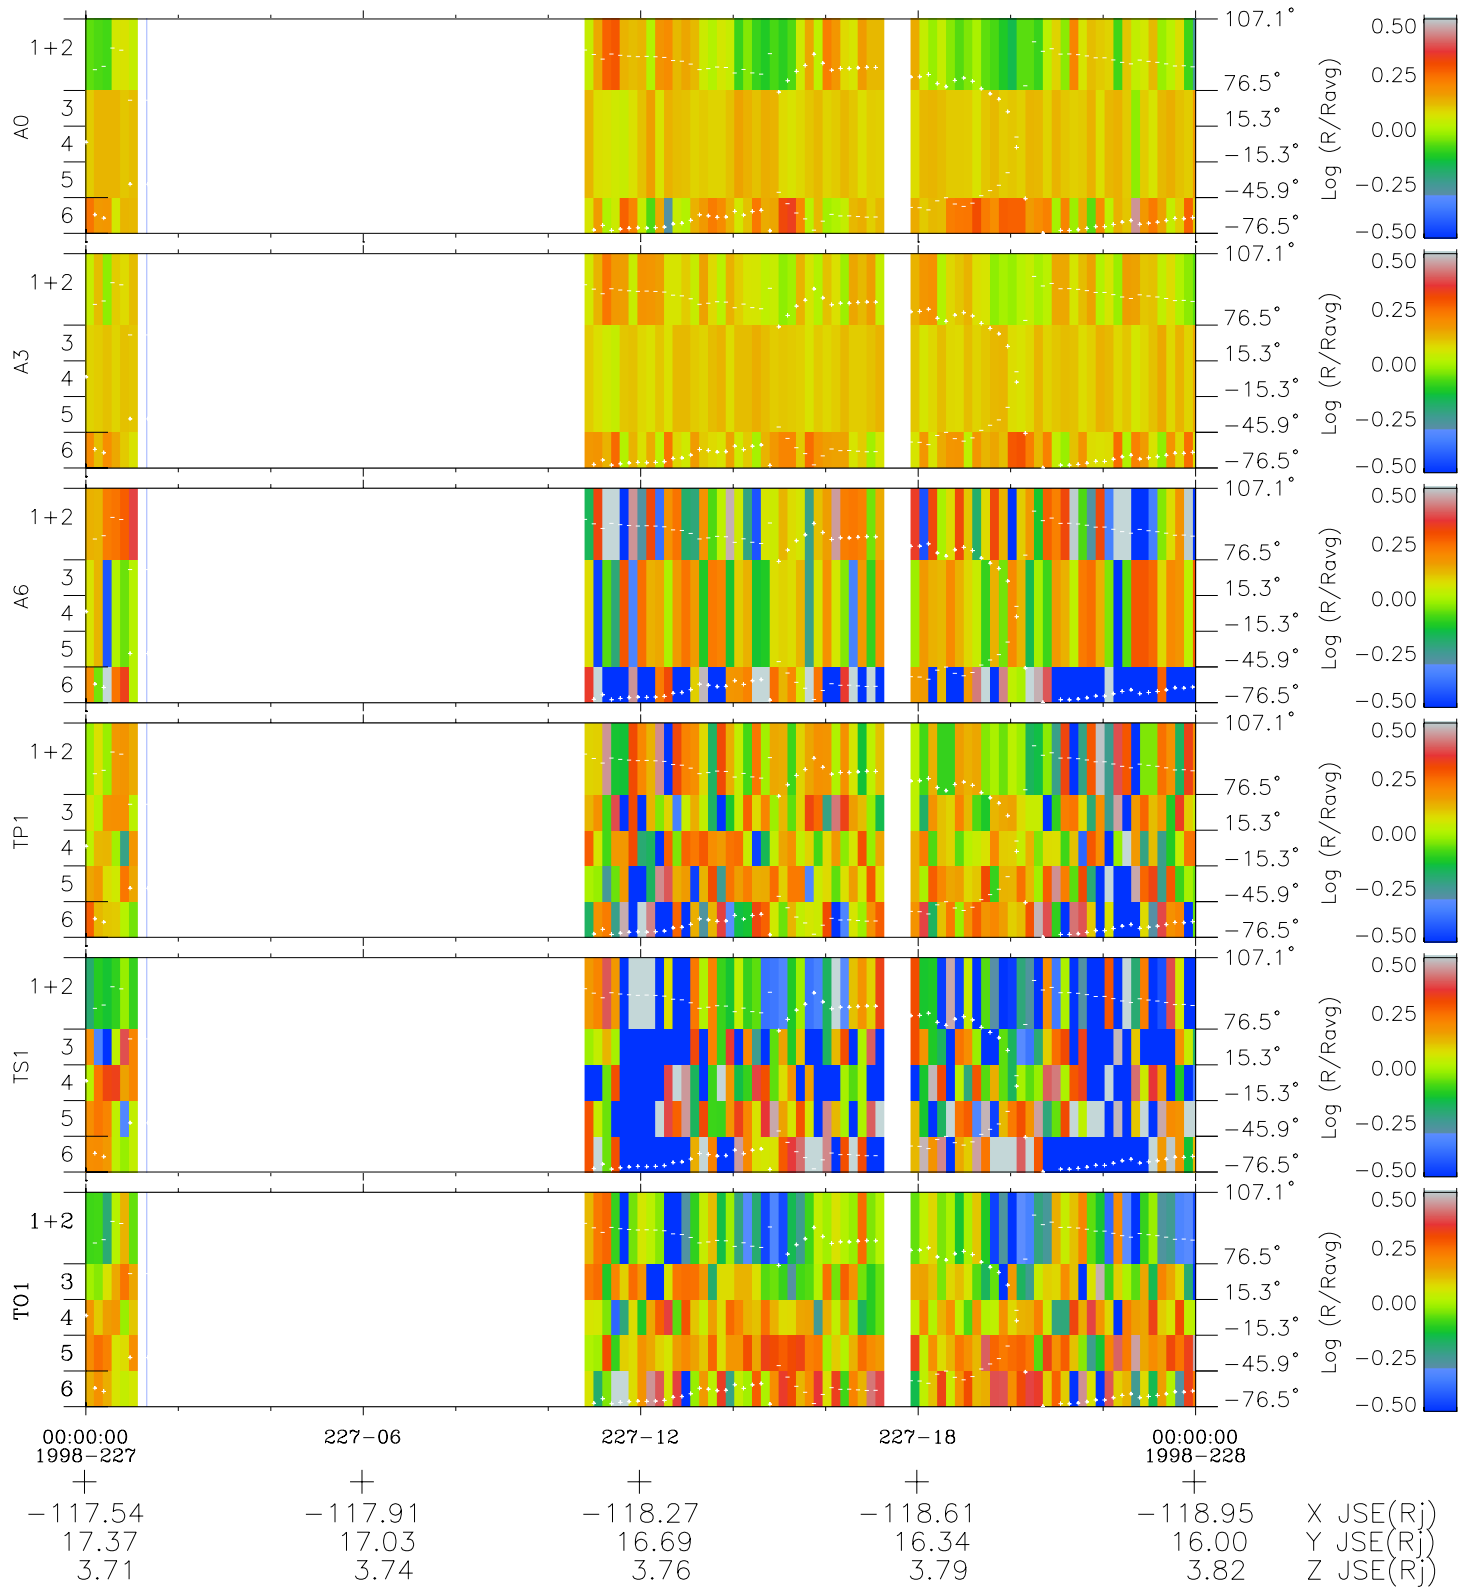

Galileo EPD Real Elevation Anisotropies 98227

Software Version: RTELEV_MEAN V 1.20
Data Production: 06-03-00
Plot Production: Sun Sep 16 11:00:30 2001
Color File: wondr3
Geofactor File: 1.1

- ◇ = Jupiter look direction
- = Corotation look direction