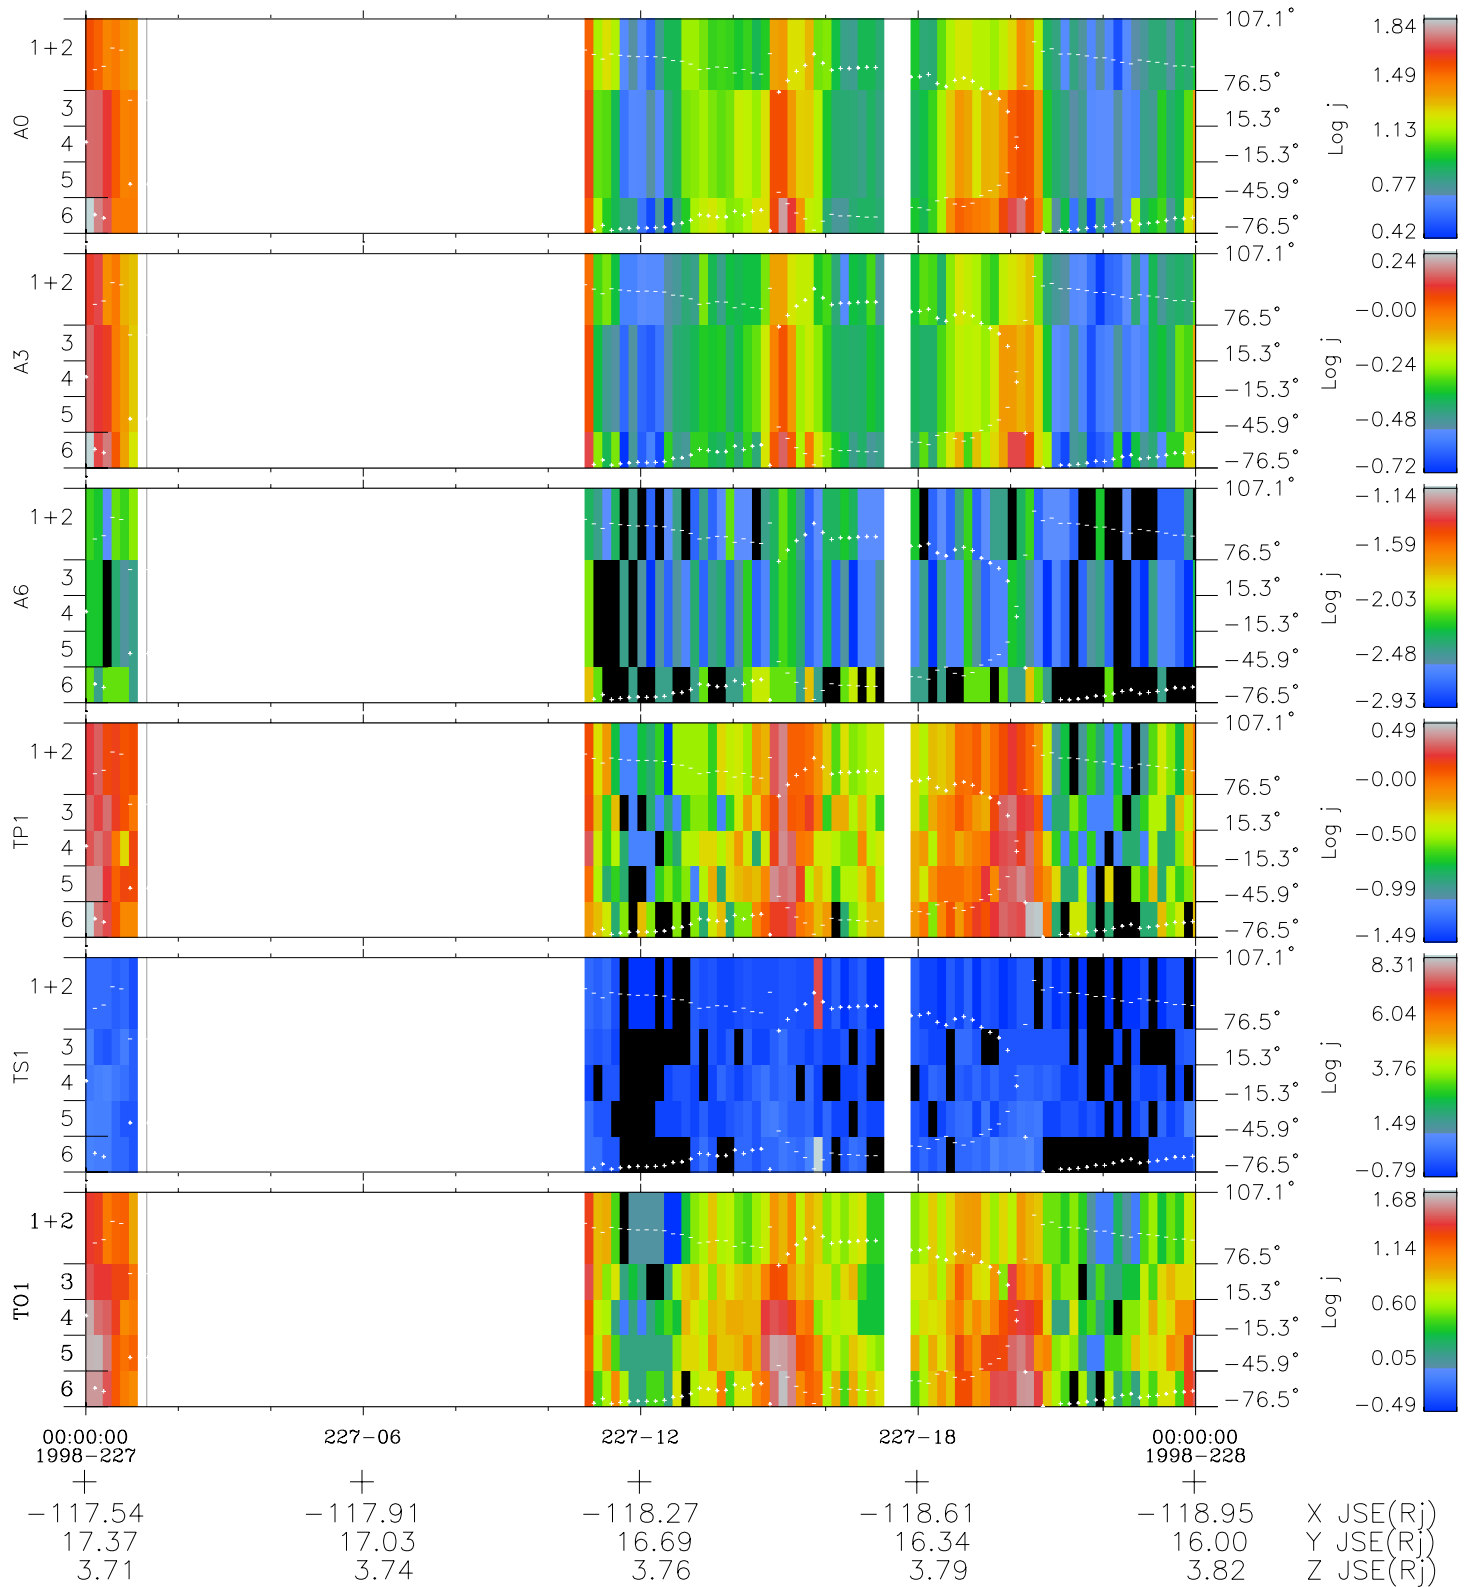

Galileo EPD Real Elevation Anisotropies 98227

Software Version: RTELEV_FLUX V 1.20
Data Production: 06-03-00
Plot Production: Sun Sep 16 11:00:39 2001
Color File: wondr3
Geofactor File: 1.1

- ◇ = Jupiter look direction
- = Corotation look direction