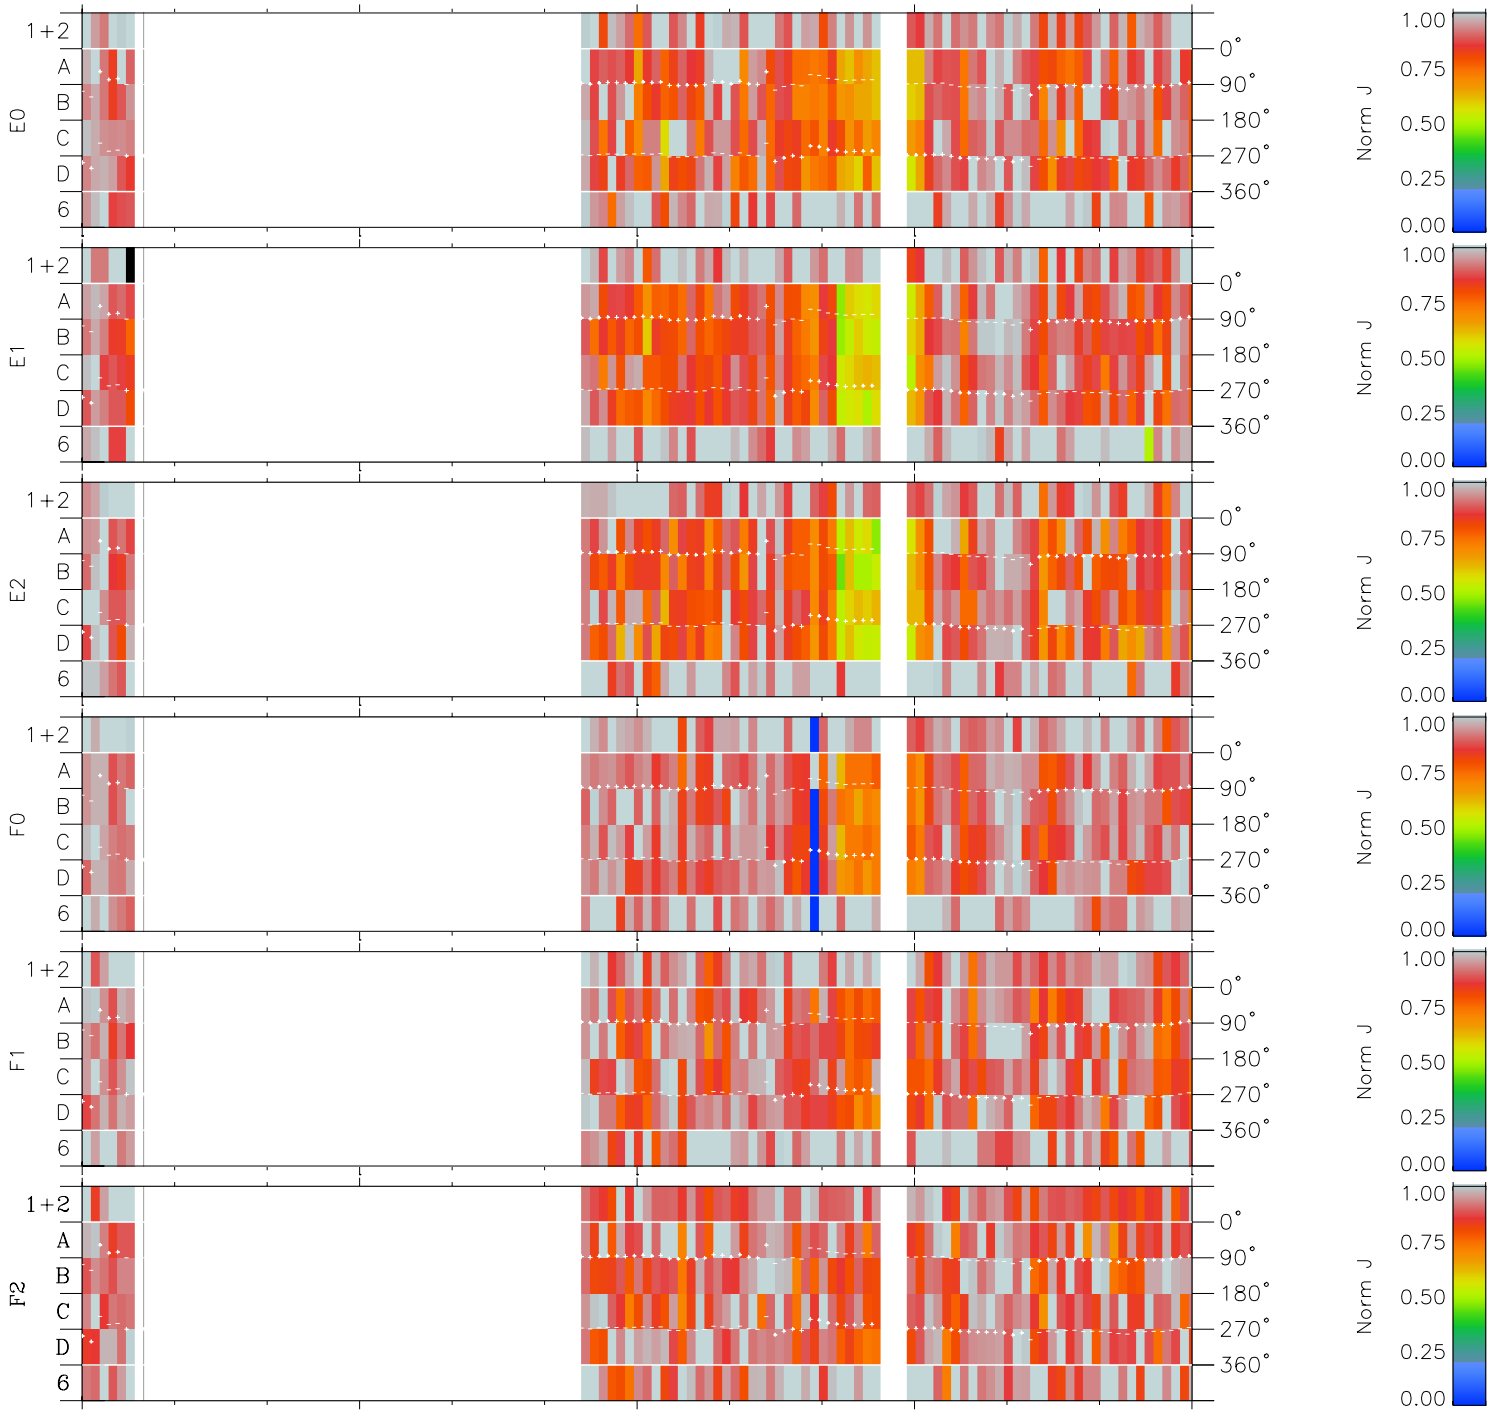

Galileo EPD Real Time Azimuth Anisotropies 98227

Software Version: RTAZIM_NORM V 1.20
Data Production: 06-03-00
Plot Production: Sun Sep 16 11:01:13 2001
Color File: wondr3
Geofactor File: 1.1

00:00:00 1998-227	227-06	227-12	227-18	00:00:00 1998-228	
+	+	+	+	+	X JSE(R _j)
-117.54	-117.91	-118.27	-118.61	-118.95	Y JSE(R _j)
17.37	17.03	16.69	16.34	16.00	Z JSE(R _j)
3.71	3.74	3.76	3.79	3.82	

◇ = Jupiter look direction
□ = Corotation look direction