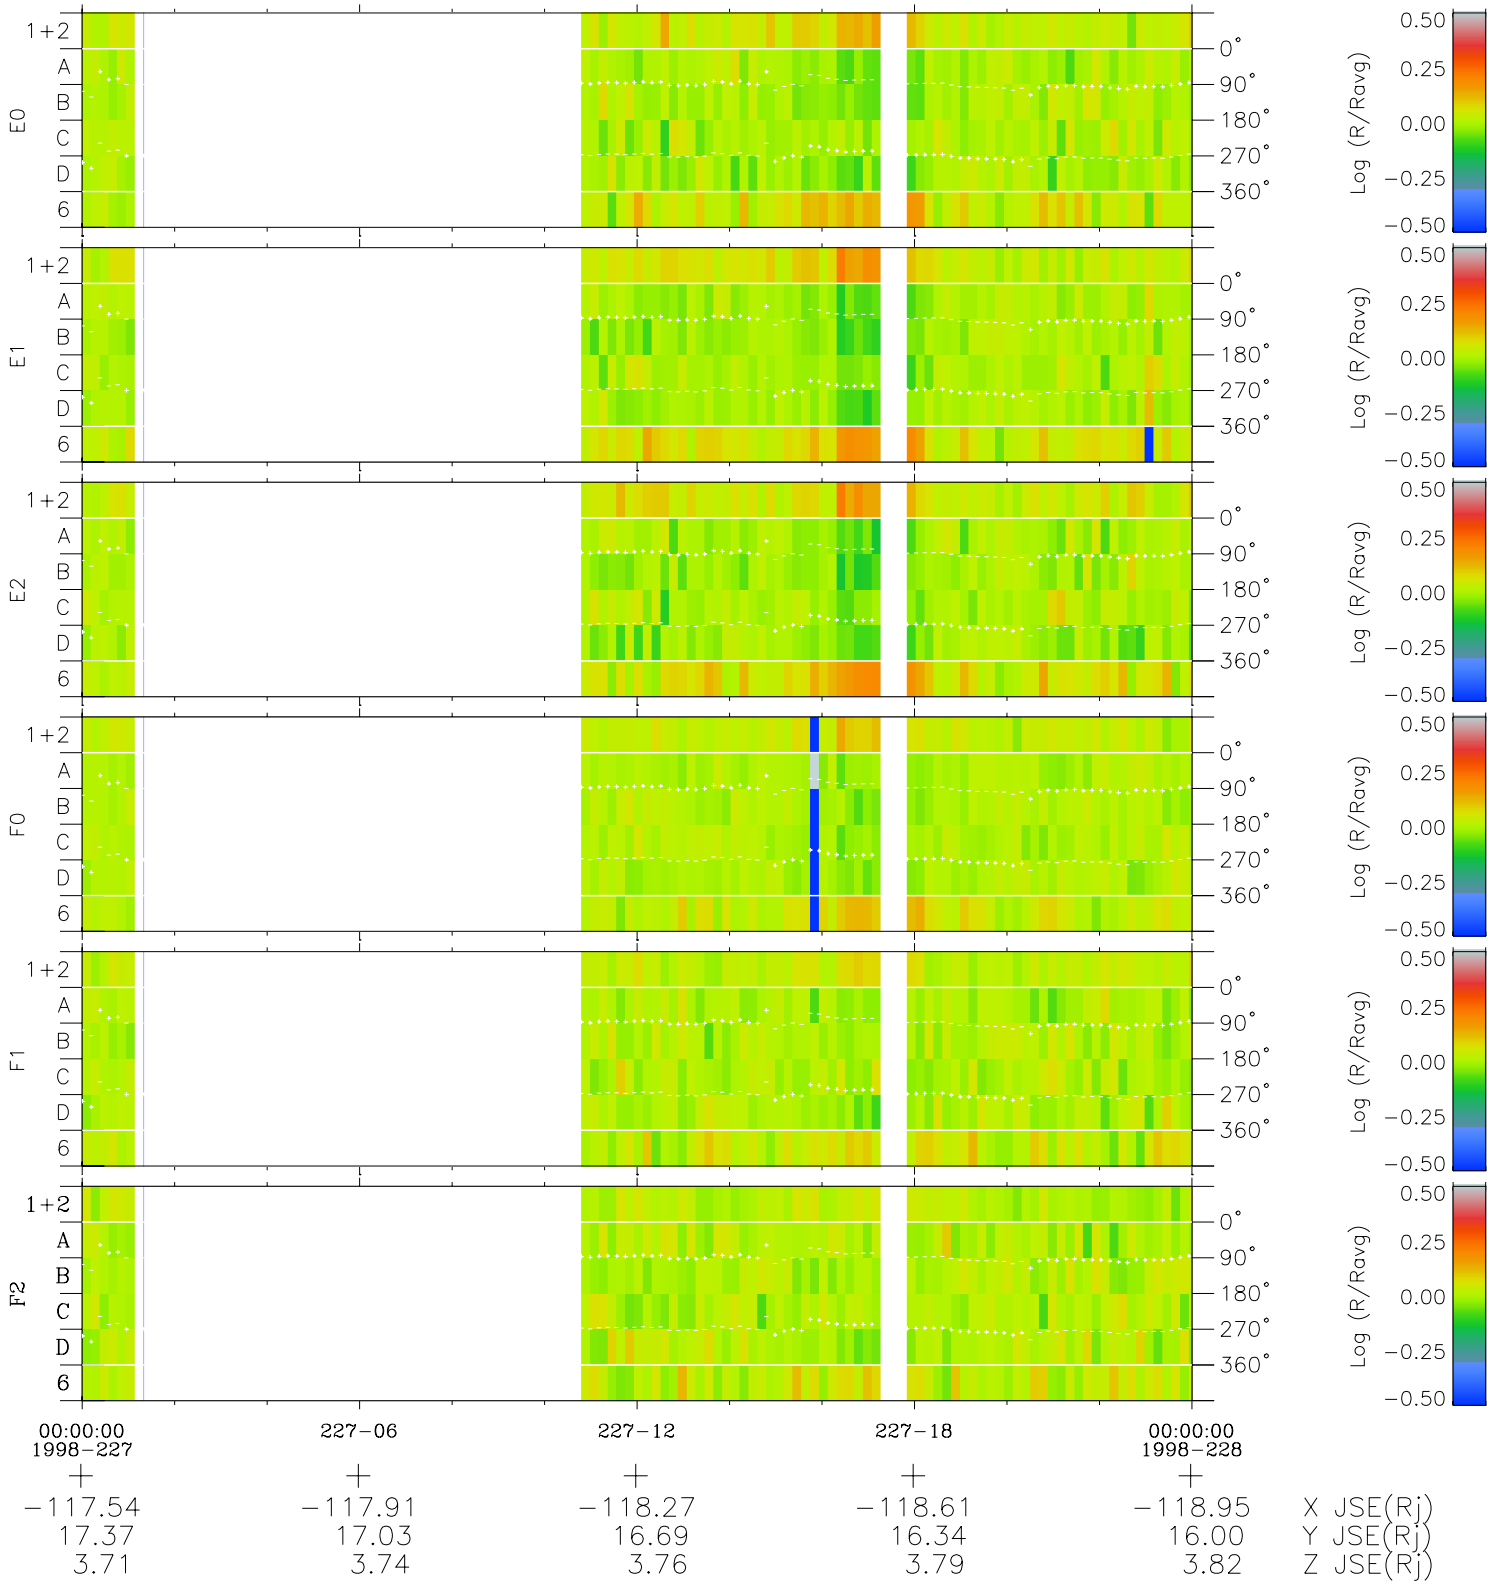

Galileo EPD Real Time Azimuth Anisotropies 98227

Software Version: RTAZIM_MEAN V 1.20
Data Production: 06-03-00
Plot Production: Sun Sep 16 11:00:59 2001
Color File: wondr3
Geofactor File: 1.1

- ◇ = Jupiter look direction
- = Corotation look direction