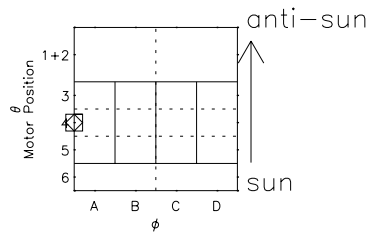

Galileo EPD Real Time Azimuth Anisotropies 98227

Software Version: RTAZIM_MEAN V 1.20
Data Production: 06-03-00
Plot Production: Sun Sep 16 11:00:59 2001
Color File: wondr3
Geofactor File: 1.1

- ◇ = Jupiter look direction
- = Corotation look direction