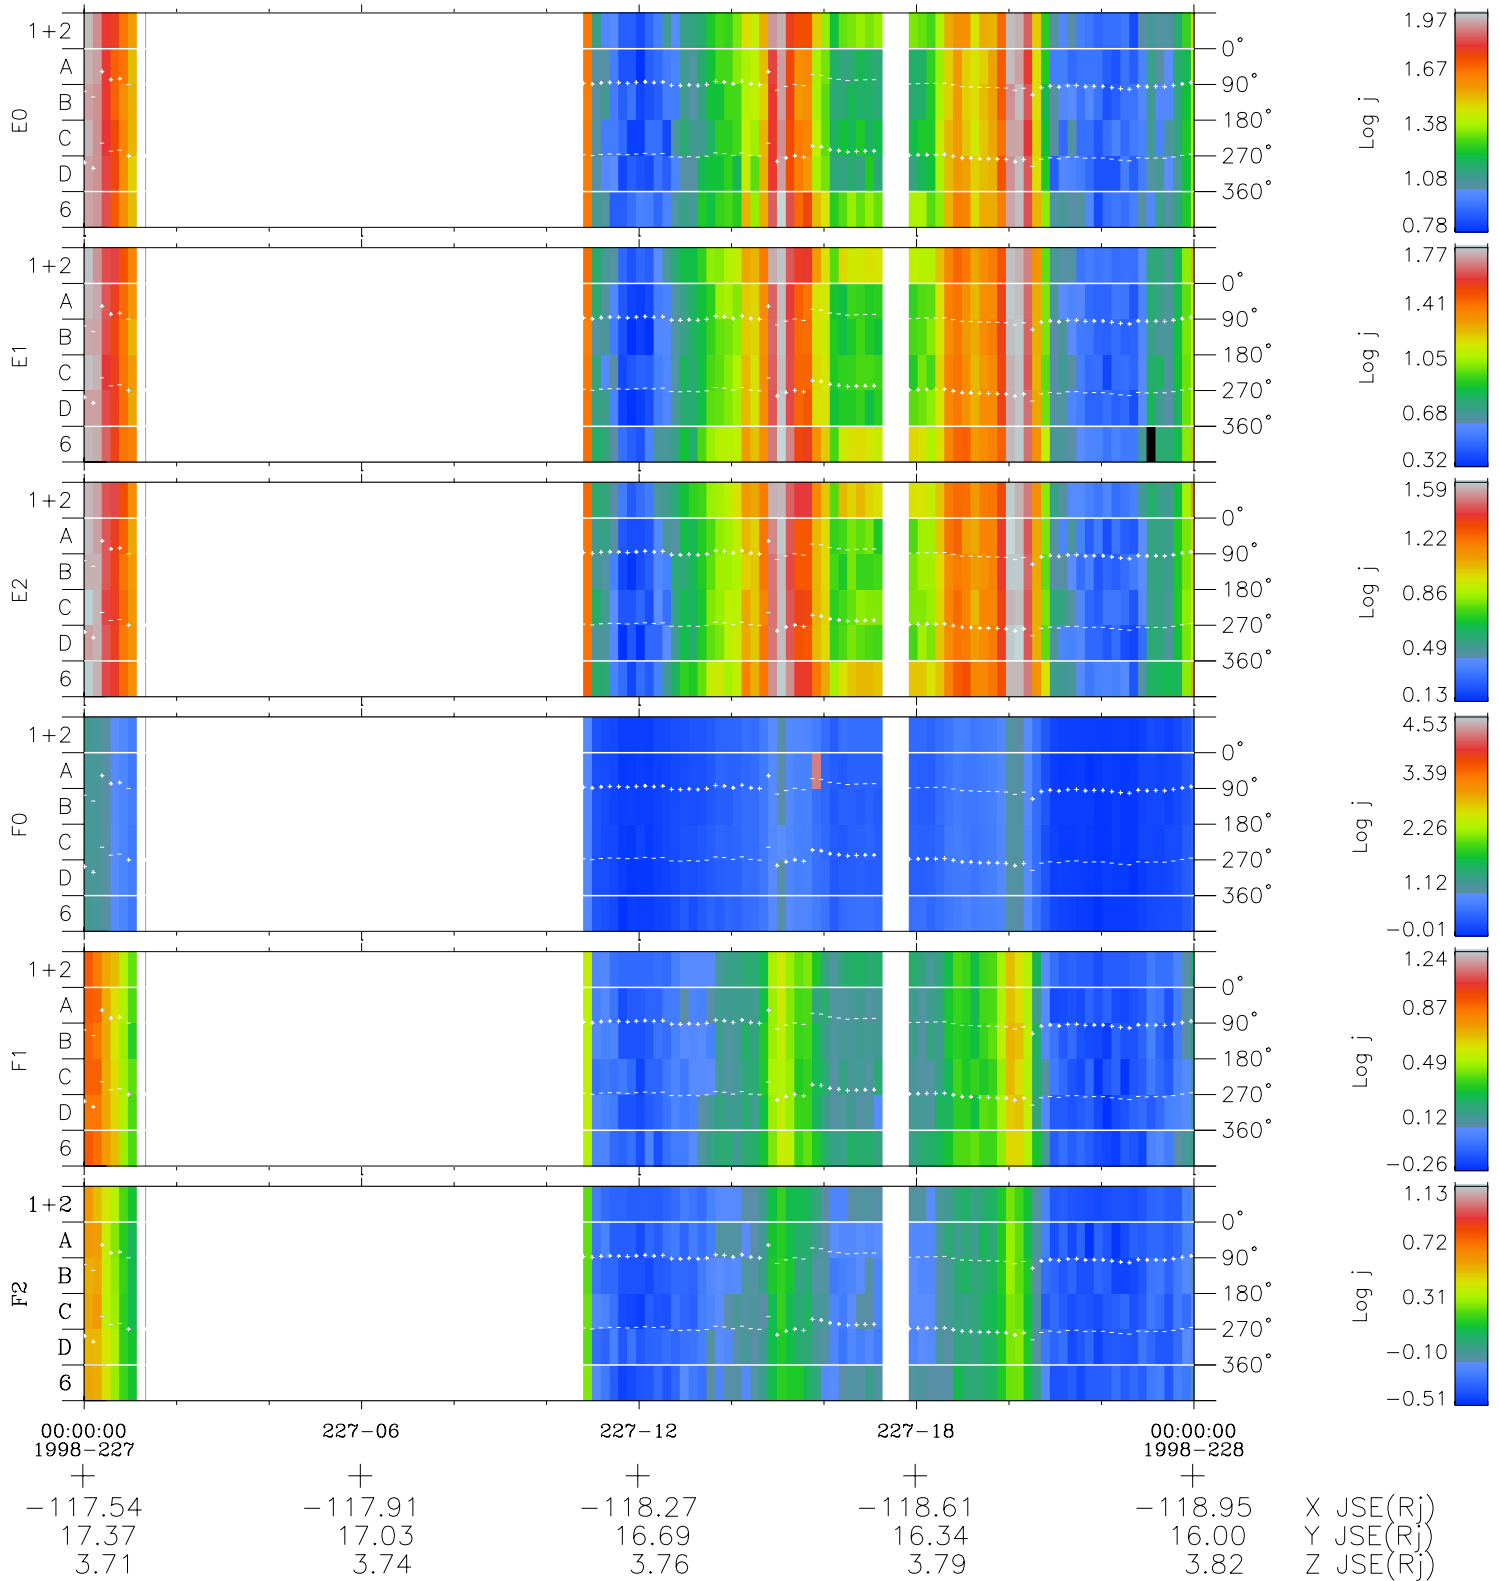

# Galileo EPD Real Time Azimuth Anisotropies 98227

Software Version: RTAZIM\_FLUX V 1.20  
Data Production: 06-03-00  
Plot Production: Sun Sep 16 11:01:06 2001  
Color File: wondr3  
Geofactor File: 1.1

- ◇ = Jupiter look direction
- = Corotation look direction