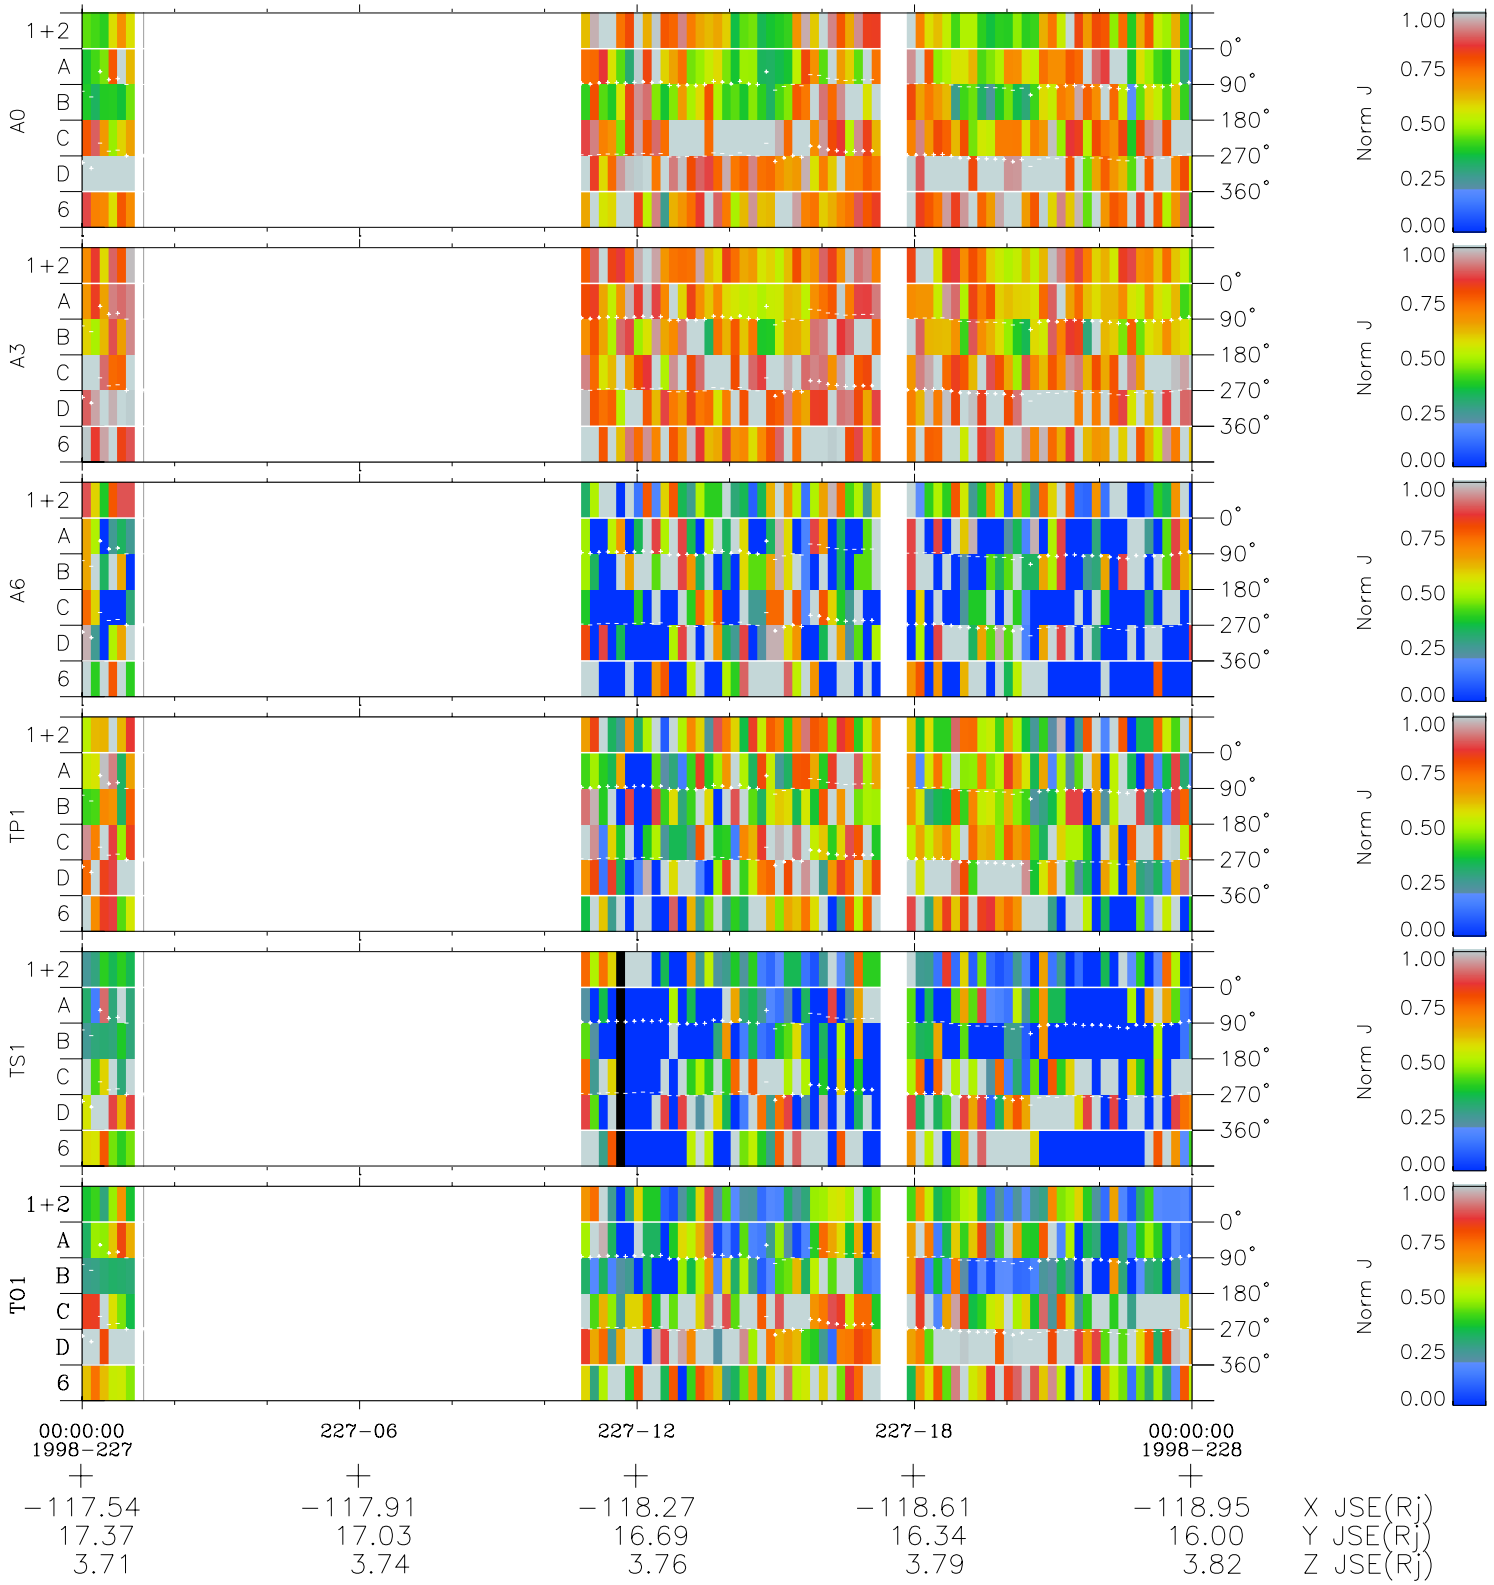

Galileo EPD Real Time Azimuth Anisotropies 98227

Software Version: RTAZIM_NORM V 1.20
Data Production: 06-03-00
Plot Production: Sun Sep 16 11:01:10 2001
Color File: wondr3
Geofactor File: 1.1

◇ = Jupiter look direction
□ = Corotation look direction