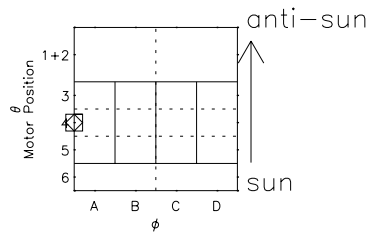

Galileo EPD Real Time Azimuth Anisotropies 98227

Software Version: RTAZIM_NORM V 1.20
Data Production: 06-03-00
Plot Production: Sun Sep 16 11:01:10 2001
Color File: wondr3
Geofactor File: 1.1

◇ = Jupiter look direction
□ = Corotation look direction