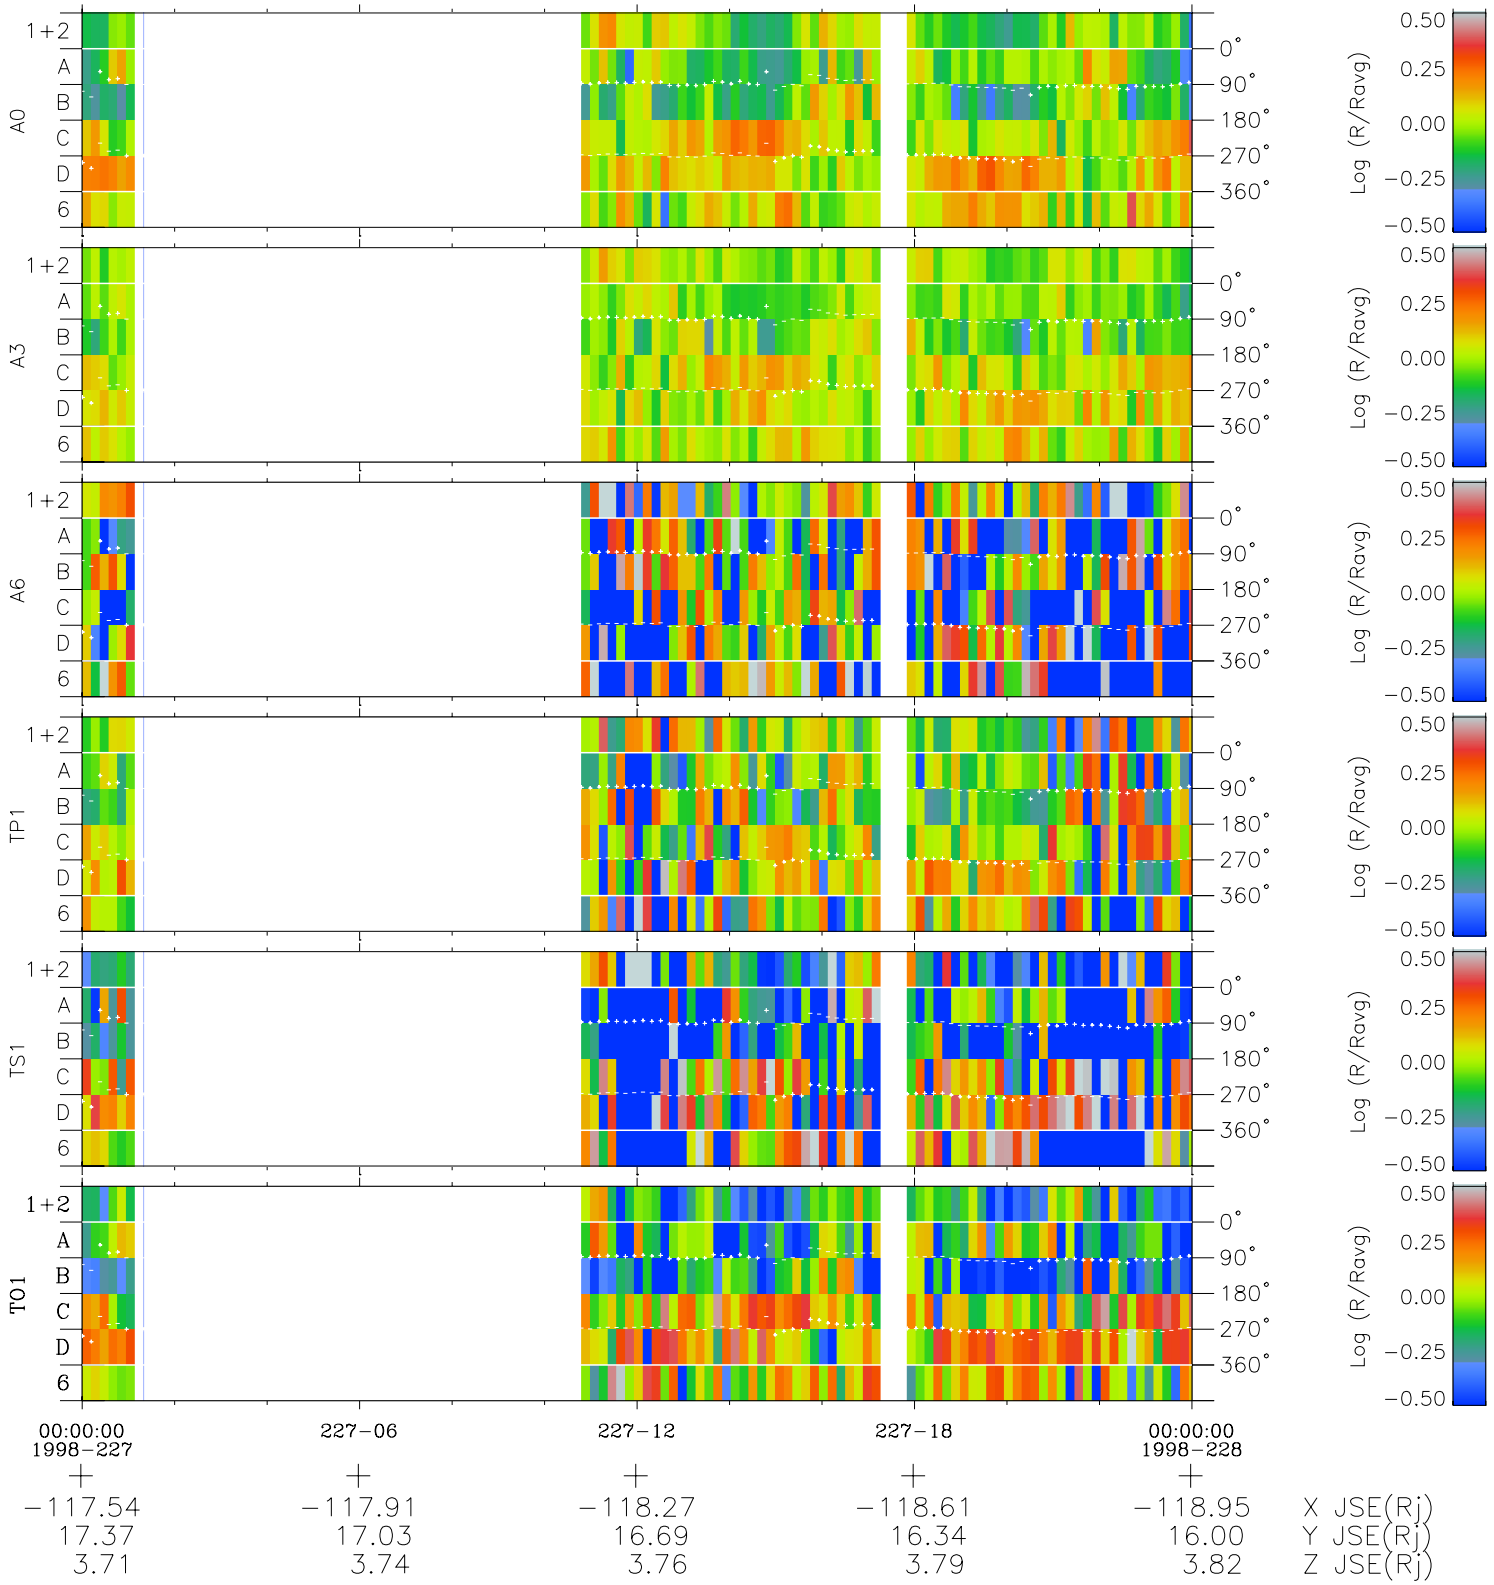

Galileo EPD Real Time Azimuth Anisotropies 98227

Software Version: RTAZIM_MEAN V 1.20
Data Production: 06-03-00
Plot Production: Sun Sep 16 11:00:55 2001
Color File: wondr3
Geofactor File: 1.1

- ◇ = Jupiter look direction
- = Corotation look direction