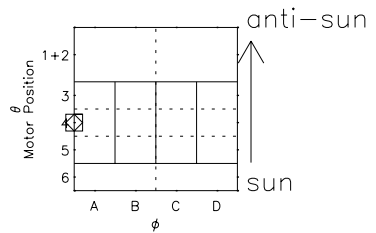

Galileo EPD Real Time Azimuth Anisotropies 98227

Software Version: RTAZIM_MEAN V 1.20
Data Production: 06-03-00
Plot Production: Sun Sep 16 11:00:55 2001
Color File: wondr3
Geofactor File: 1.1

- ◇ = Jupiter look direction
- = Corotation look direction