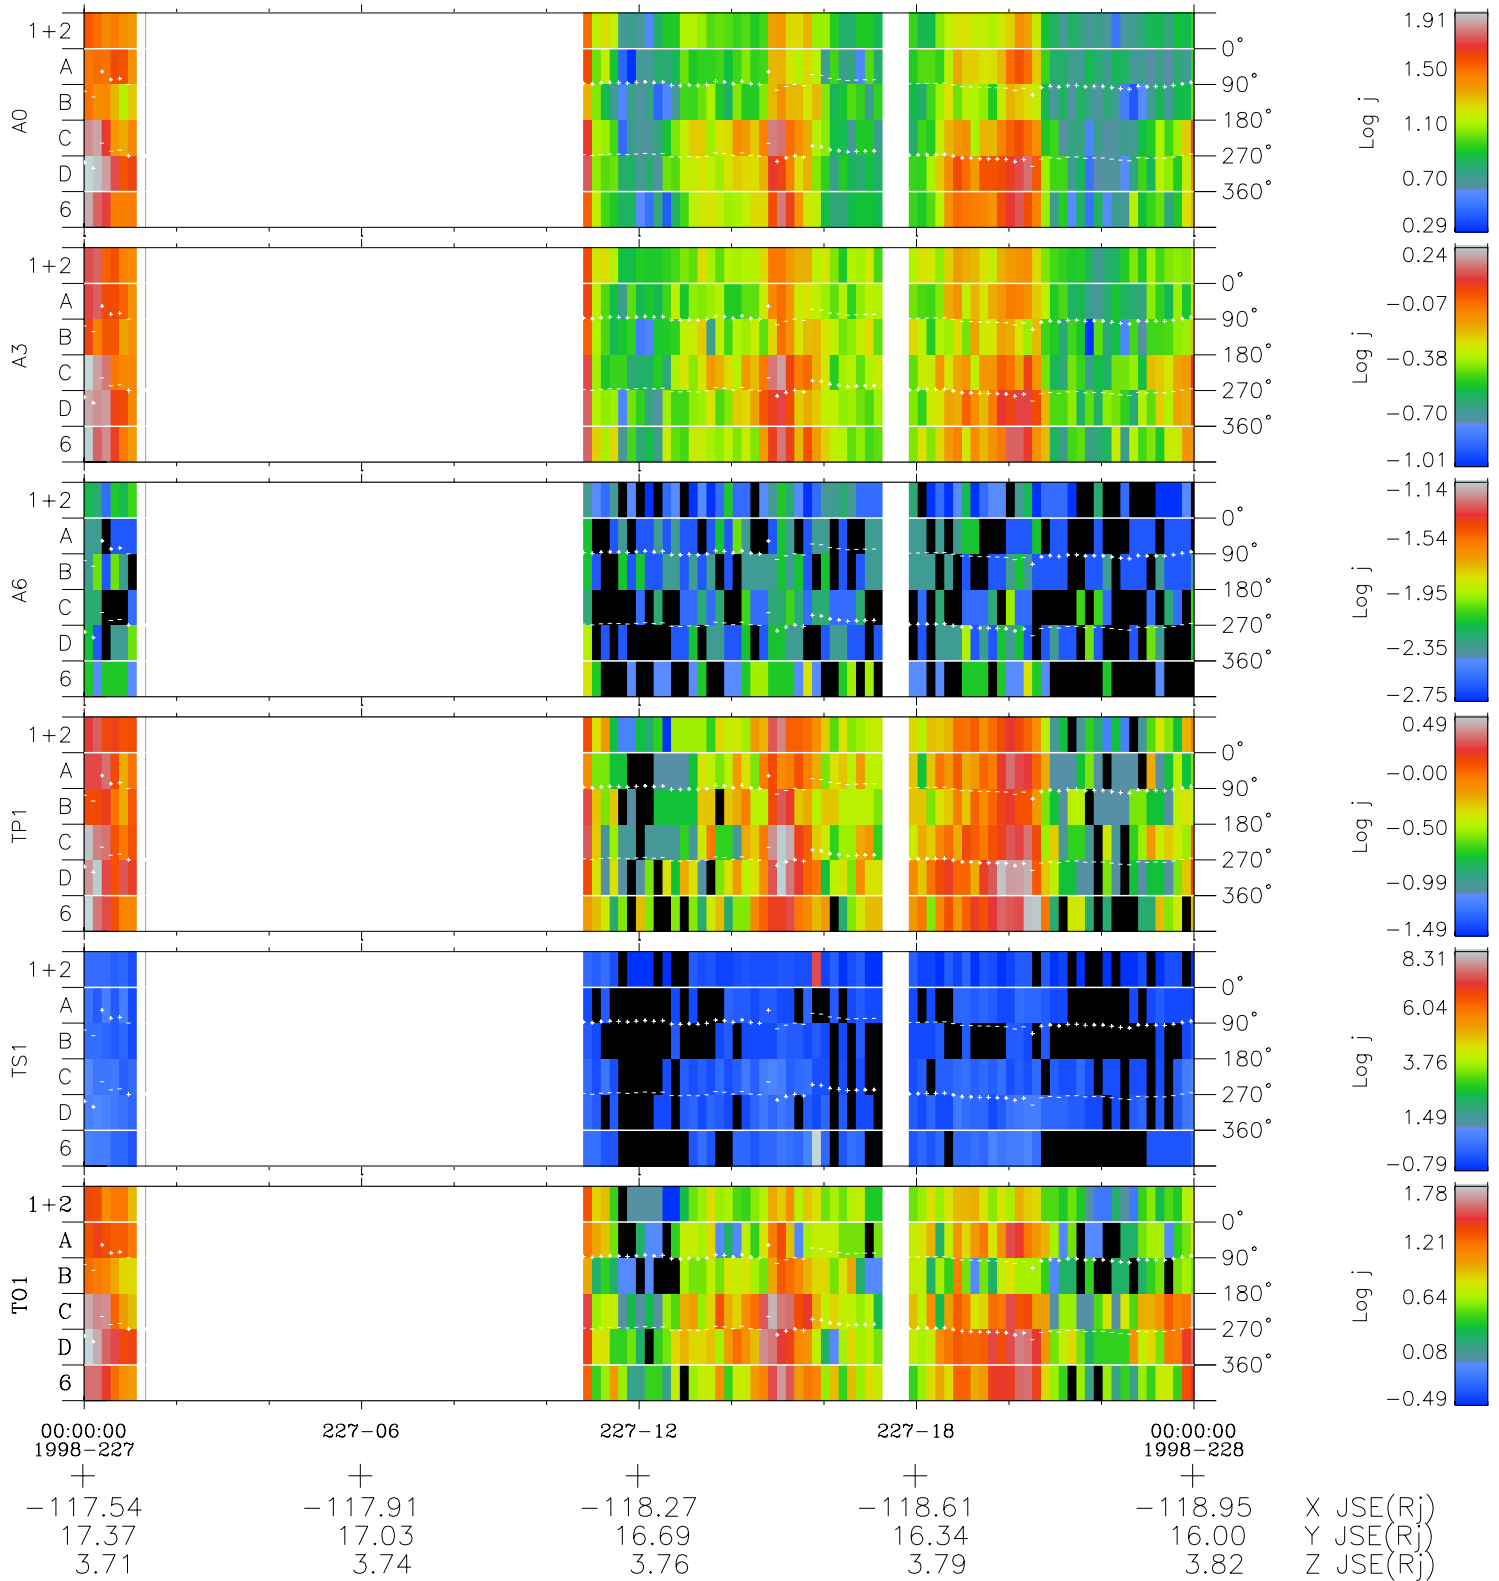

# Galileo EPD Real Time Azimuth Anisotropies 98227

Software Version: RTAZIM\_FLUX V 1.20  
Data Production: 06-03-00  
Plot Production: Sun Sep 16 11:01:02 2001  
Color File: wondr3  
Geofactor File: 1.1

◇ = Jupiter look direction  
□ = Corotation look direction