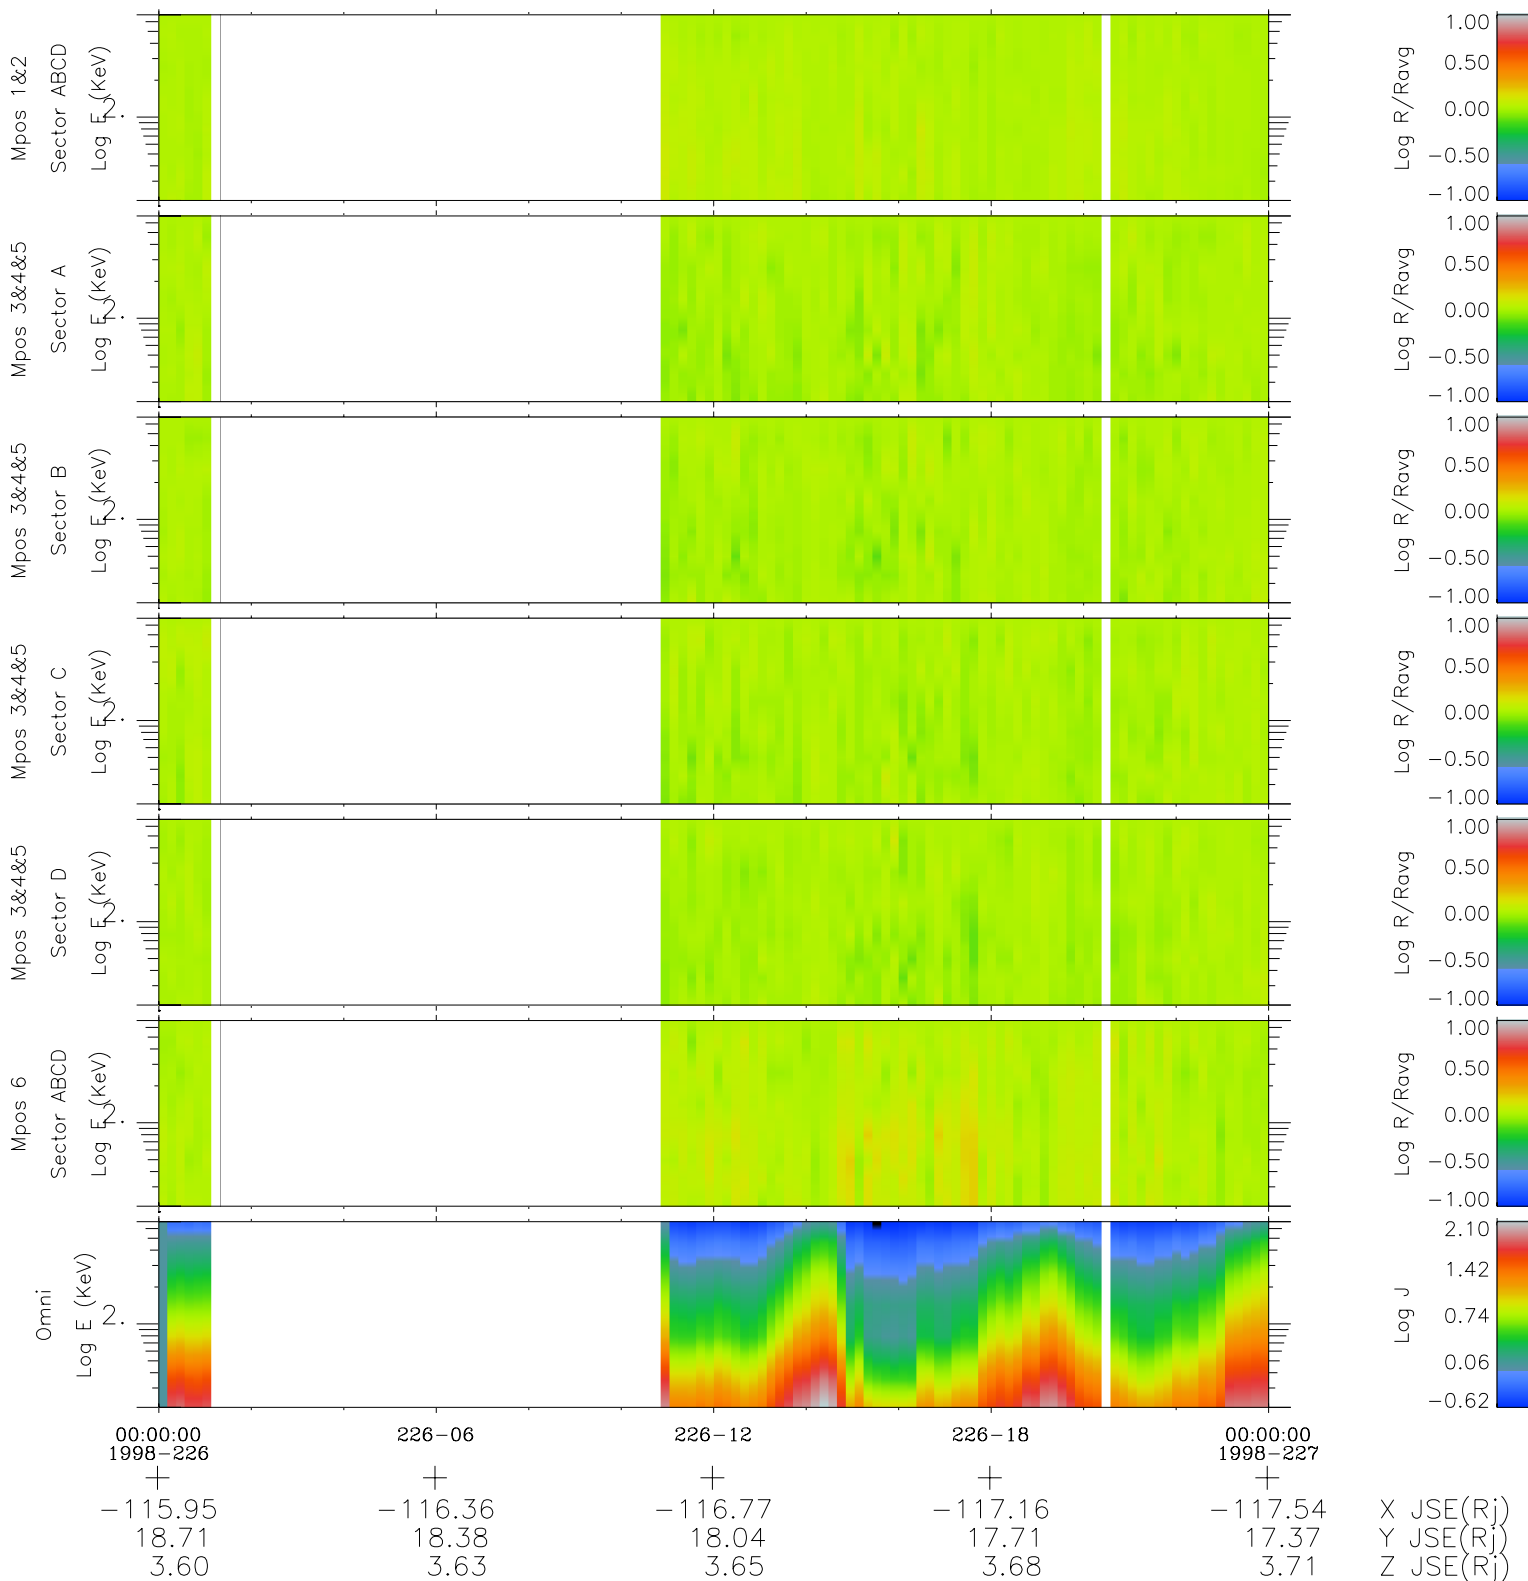

Galileo EPD Real Time R6 Electrons Spectra 98226

Software Version: RTSPEC_R6 V 1.20
 Data Production: 06-03-00
 Plot Production: Sun Sep 16 10:52:42 2001
 Color File: wondr3
 Geofactor File: 1.1

- ◇ = Jupiter look direction
- = Corotation look direction