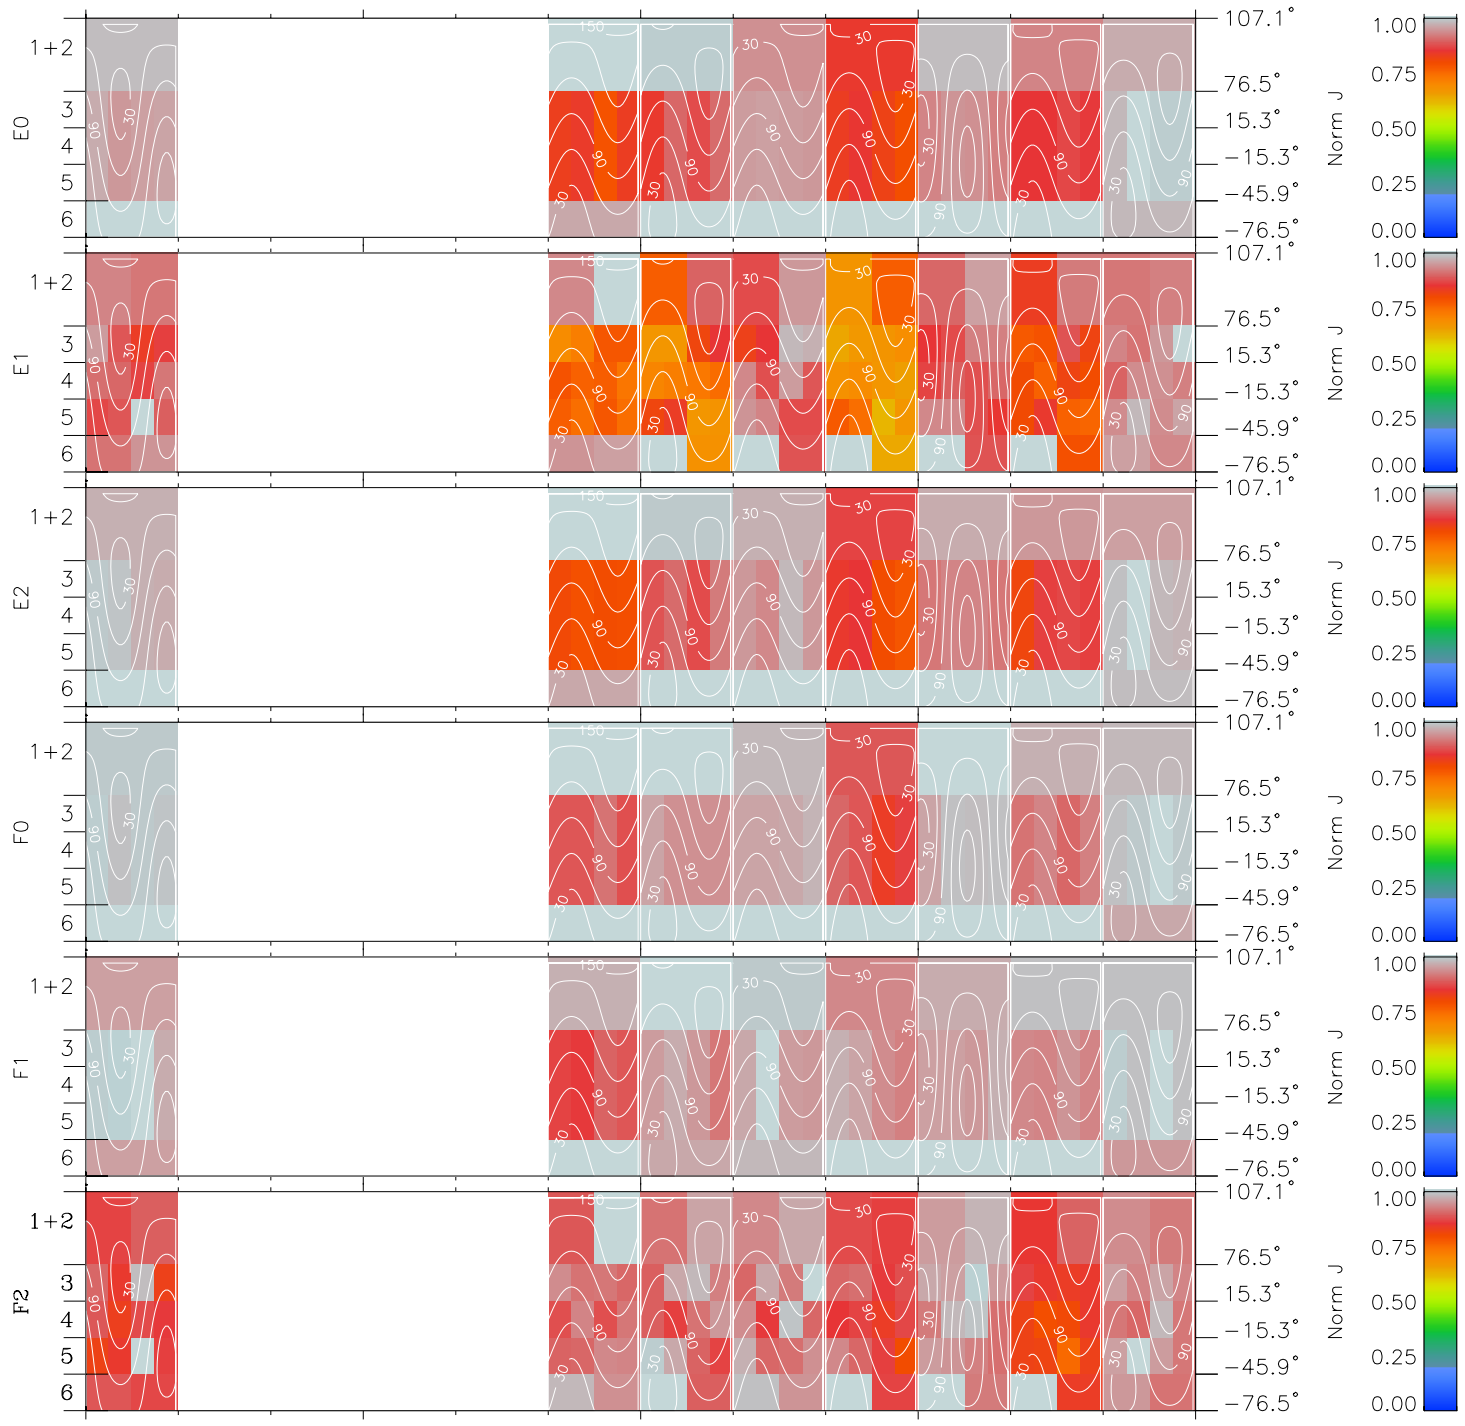

Galileo EPD Real Time All-Sky Anisotropies 98226

Software Version: RTSKY_NORM V 1.20
 Data Production: 06-03-00
 Plot Production: Sun Sep 16 10:53:17 2001
 Color File: wondr3
 Geofactor File: 1.1

00:00:00 1998-226	226-06	226-12	226-18	00:00:00 1998-227	X JSE(R _j)
+ -115.95	+ -116.36	+ -116.77	+ -117.16	+ -117.54	X JSE(R _j)
18.71	18.38	18.04	17.71	17.37	Y JSE(R _j)
3.60	3.63	3.65	3.68	3.71	Z JSE(R _j)

- ◇ = Jupiter look direction
- = Corotation look direction