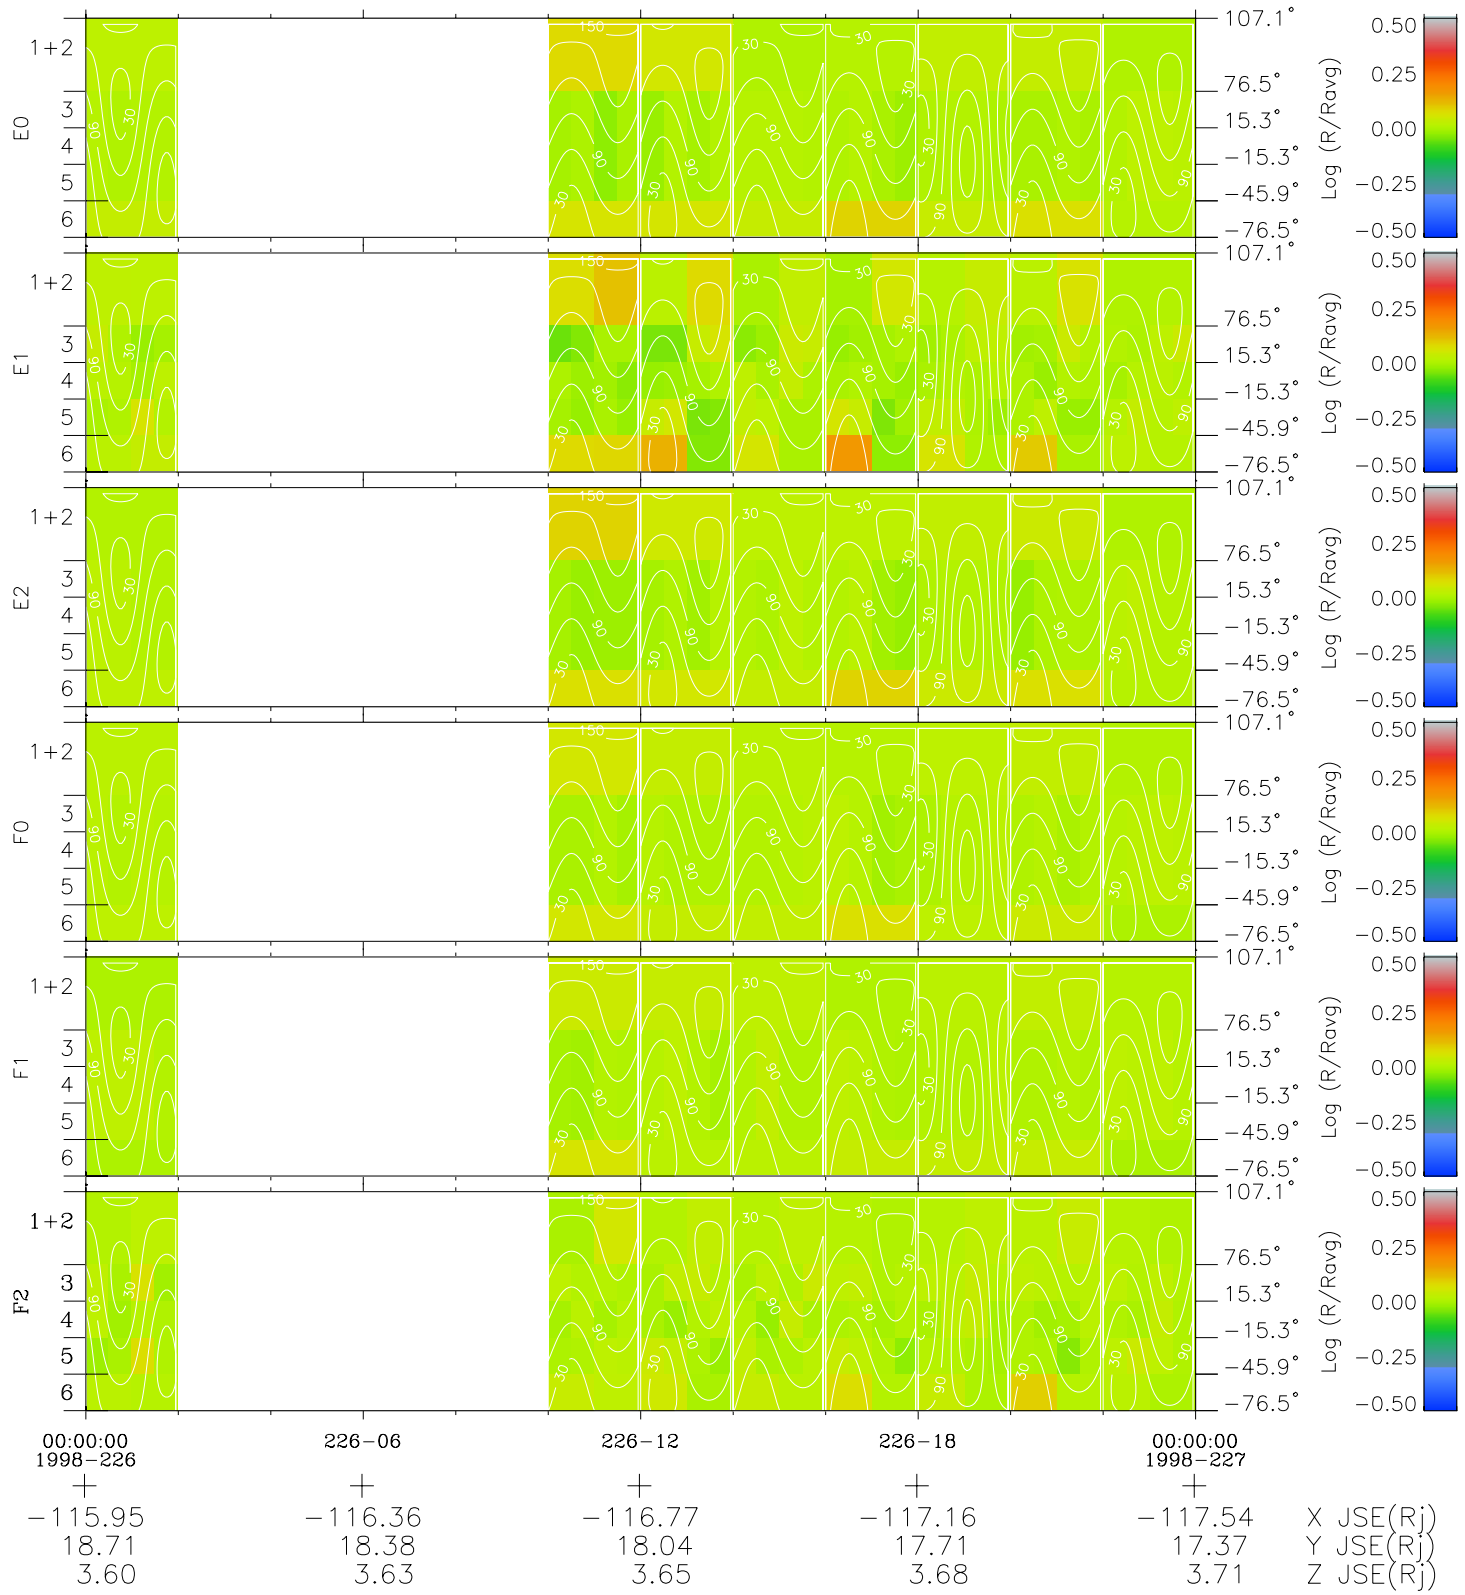

Galileo EPD Real Time All-Sky Anisotropies 98226

Software Version: RTSKY_MEAN V 1.20
 Data Production: 06-03-00
 Plot Production: Sun Sep 16 10:52:56 2001
 Color File: wondr3
 Geofactor File: 1.1

- ◇ = Jupiter look direction
- = Corotation look direction