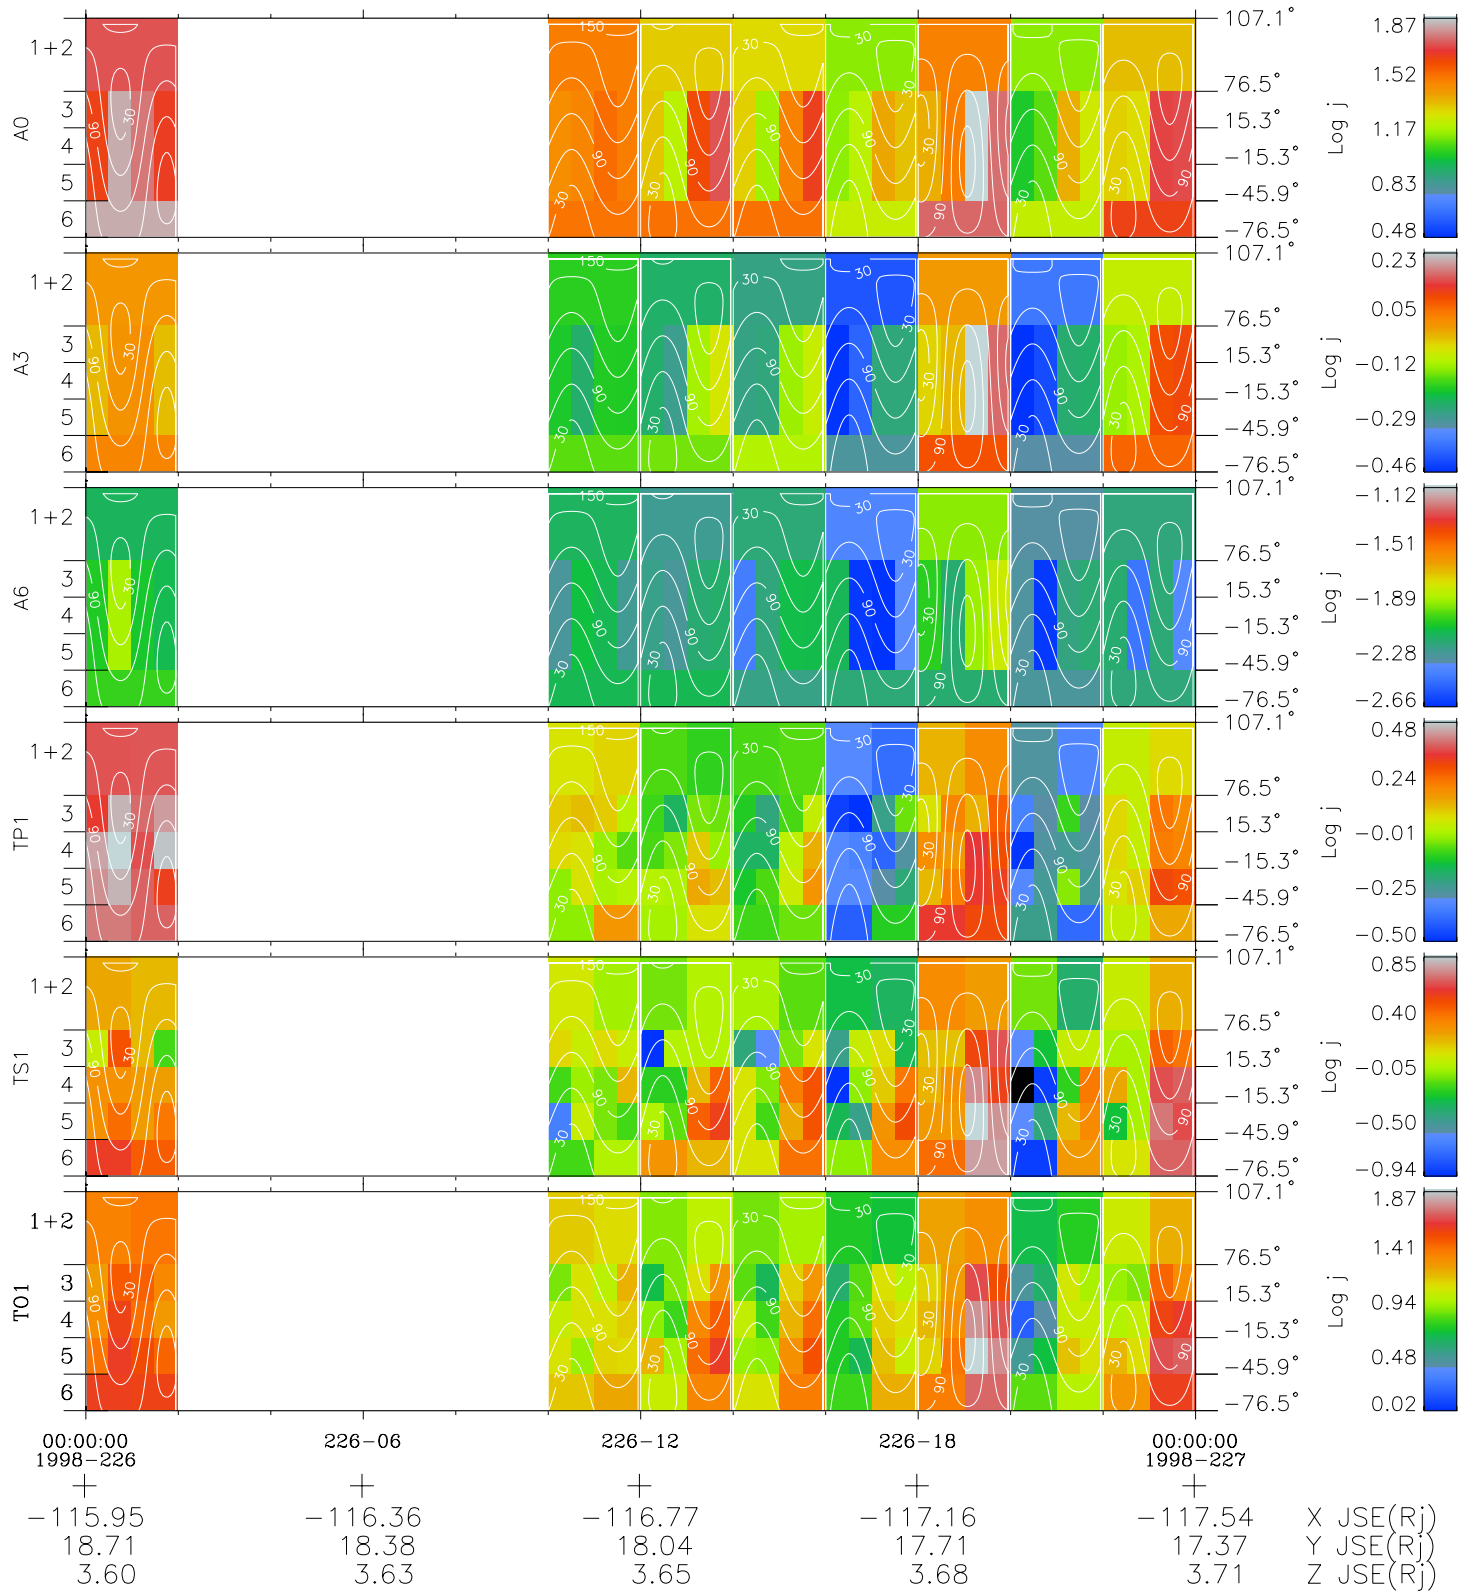

# Galileo EPD Real Time All-Sky Anisotropies 98226

Software Version: RTSKY\_FLUX V 1.20  
 Data Production: 06-03-00  
 Plot Production: Sun Sep 16 10:53:02 2001  
 Color File: wondr3  
 Geofactor File: 1.1

- ◇ = Jupiter look direction
- = Corotation look direction