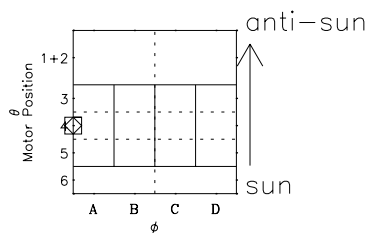

Galileo EPD Real-Time Omni 98226

Software Version: RTLINE_OMNI V 1.20
Data Production: 06-03-00
Plot Production: Sun Sep 16 10:54:09 2001

\diamond = Jupiter look direction
 \square = Corotation look direction