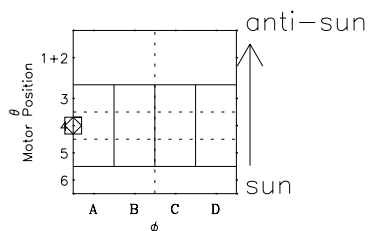

# Galileo EPD Real-Time Omni 98226

Software Version: RTLINE\_OMNI V 1.20  
Data Production: 06-03-00  
Plot Production: Sun Sep 16 10:54:08 2001

◇ = Jupiter look direction  
□ = Corotation look direction