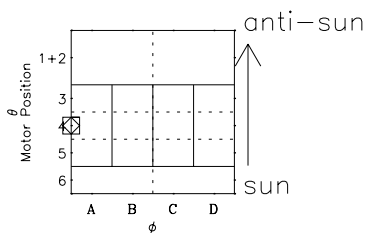

# Galileo EPD Real-Time Six-Sector 98226

Software Version: RTLINE\_R6 V 1.20  
Data Production: 06-03-00  
Plot Production: Sun Sep 16 10:54:15 2001

◇ = Jupiter look direction  
□ = Corotation look direction