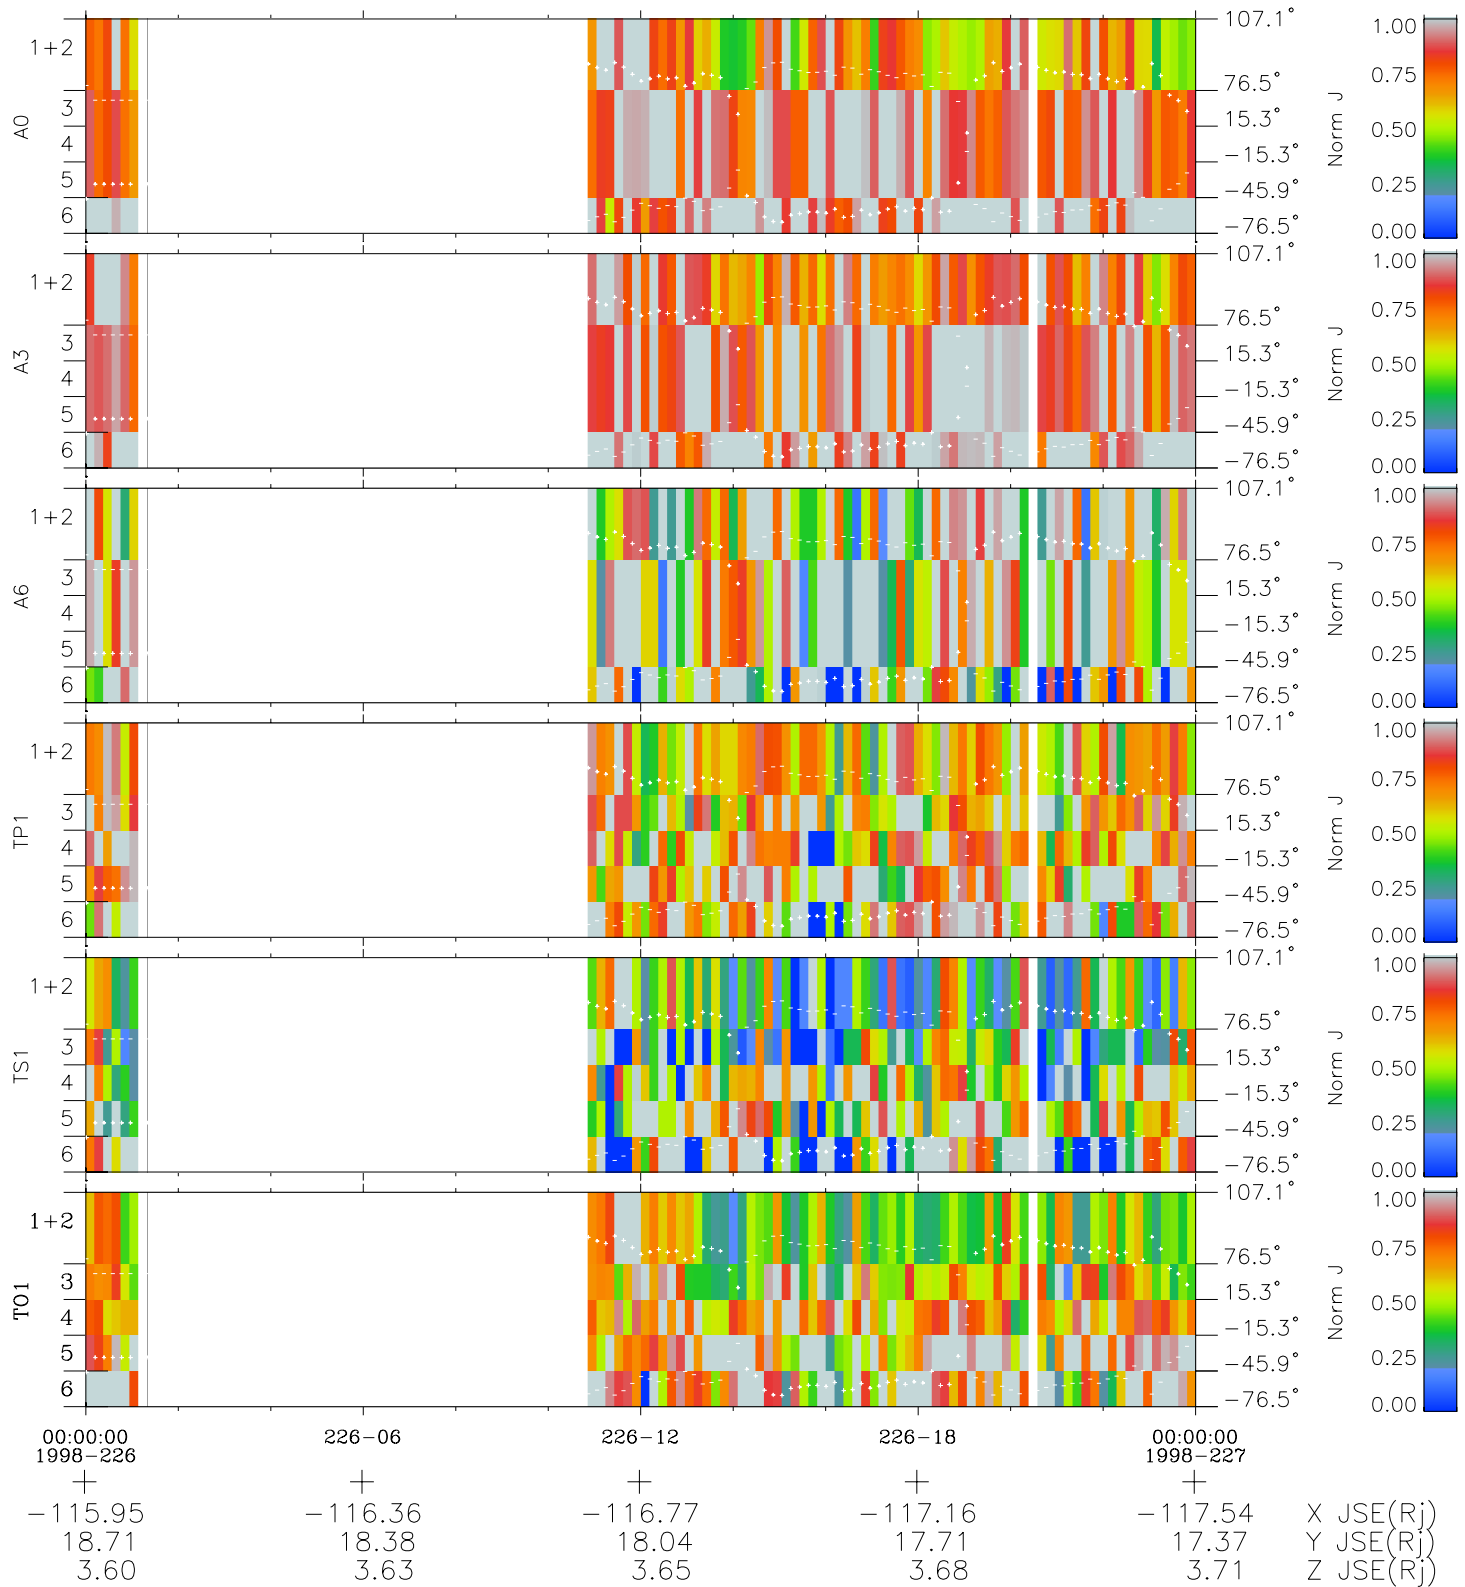

Galileo EPD Real Elevation Anisotropies 98226

Software Version: RTELEV_NORM V 1.20
Data Production: 06-03-00
Plot Production: Sun Sep 16 10:53:38 2001
Color File: wondr3
Geofactor File: 1.1

- ◇ = Jupiter look direction
- = Corotation look direction