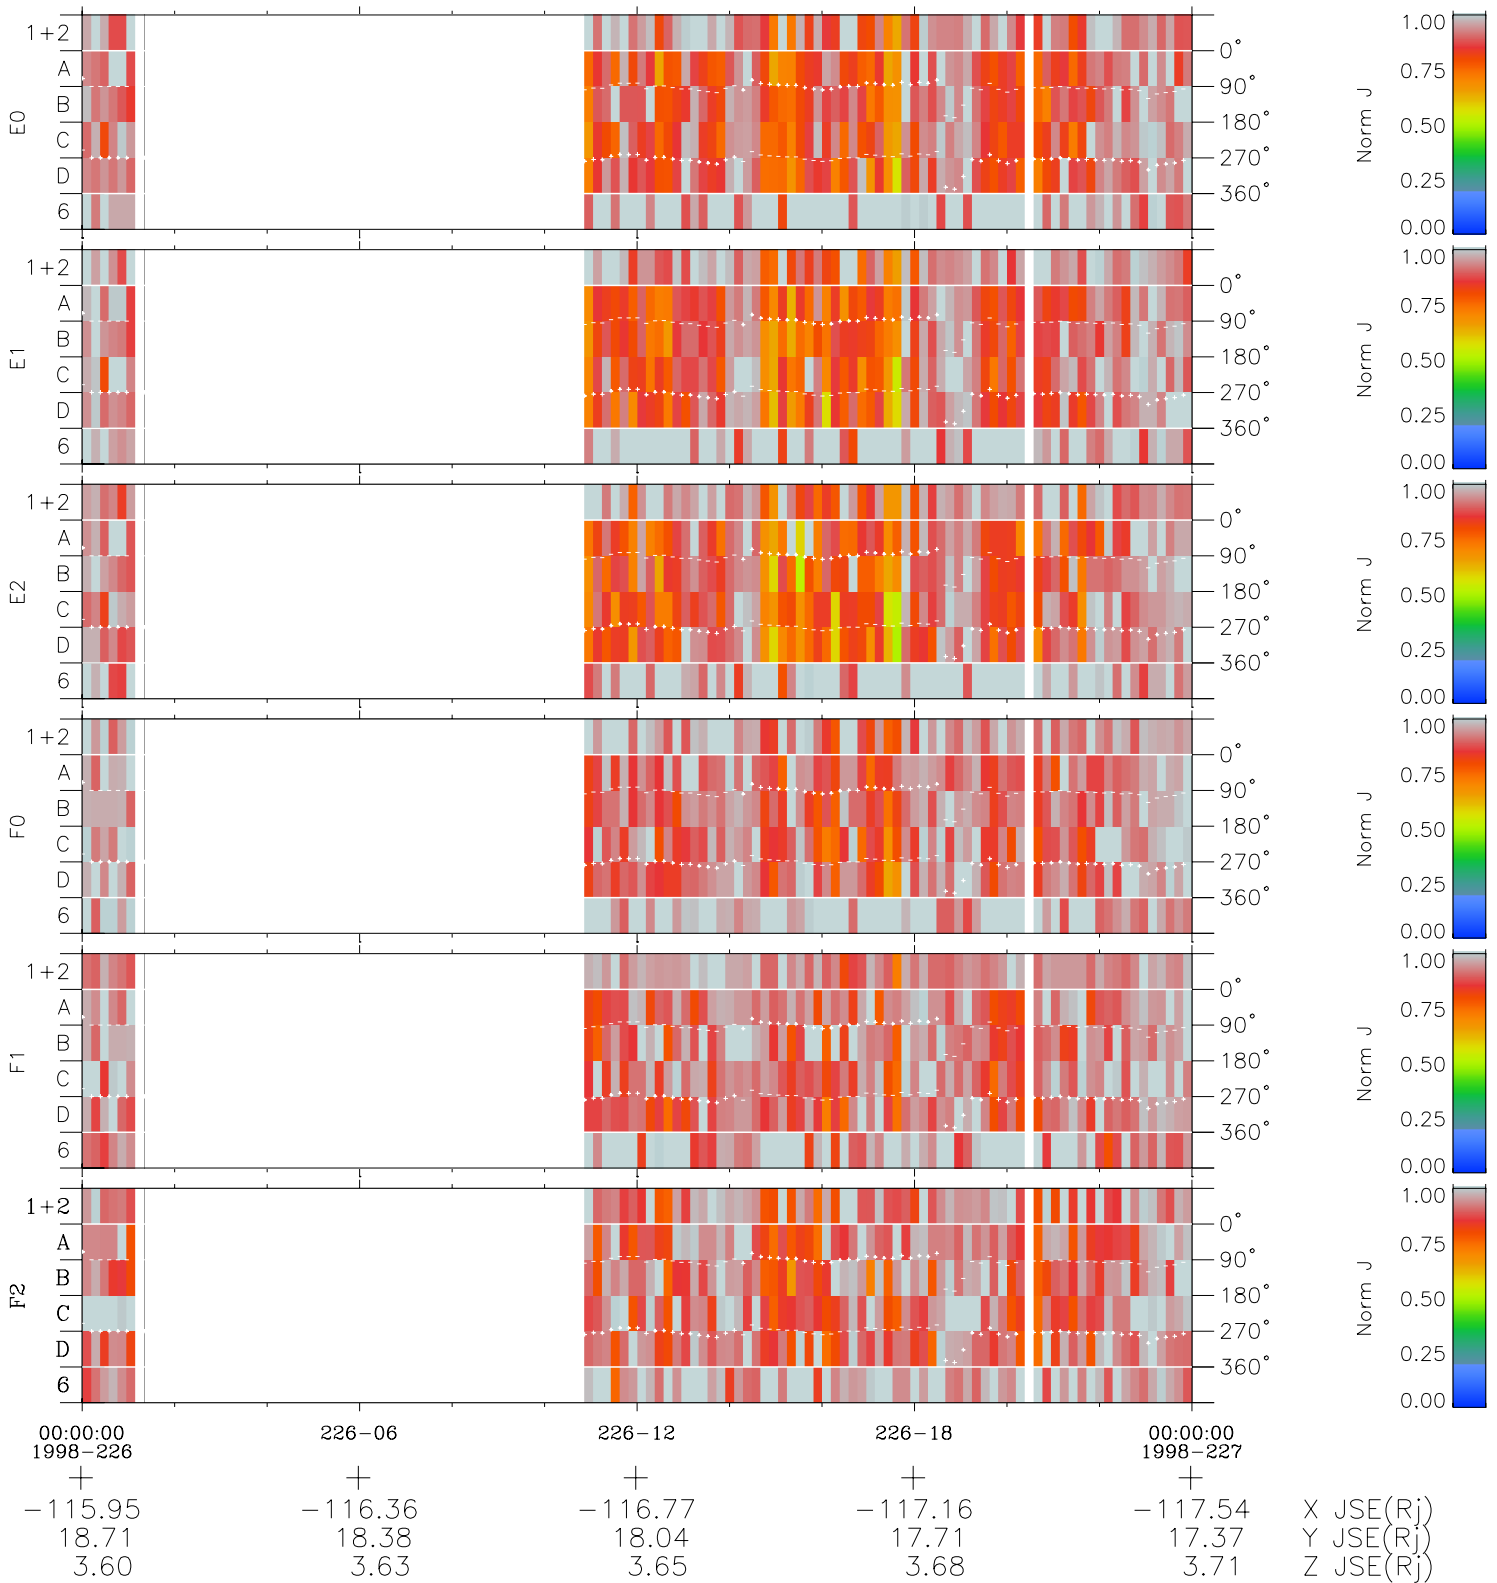

Galileo EPD Real Time Azimuth Anisotropies 98226

Software Version: RTAZIM_NORM V 1.20
Data Production: 06-03-00
Plot Production: Sun Sep 16 10:54:04 2001
Color File: wondr3
Geofactor File: 1.1

- ◇ = Jupiter look direction
- = Corotation look direction