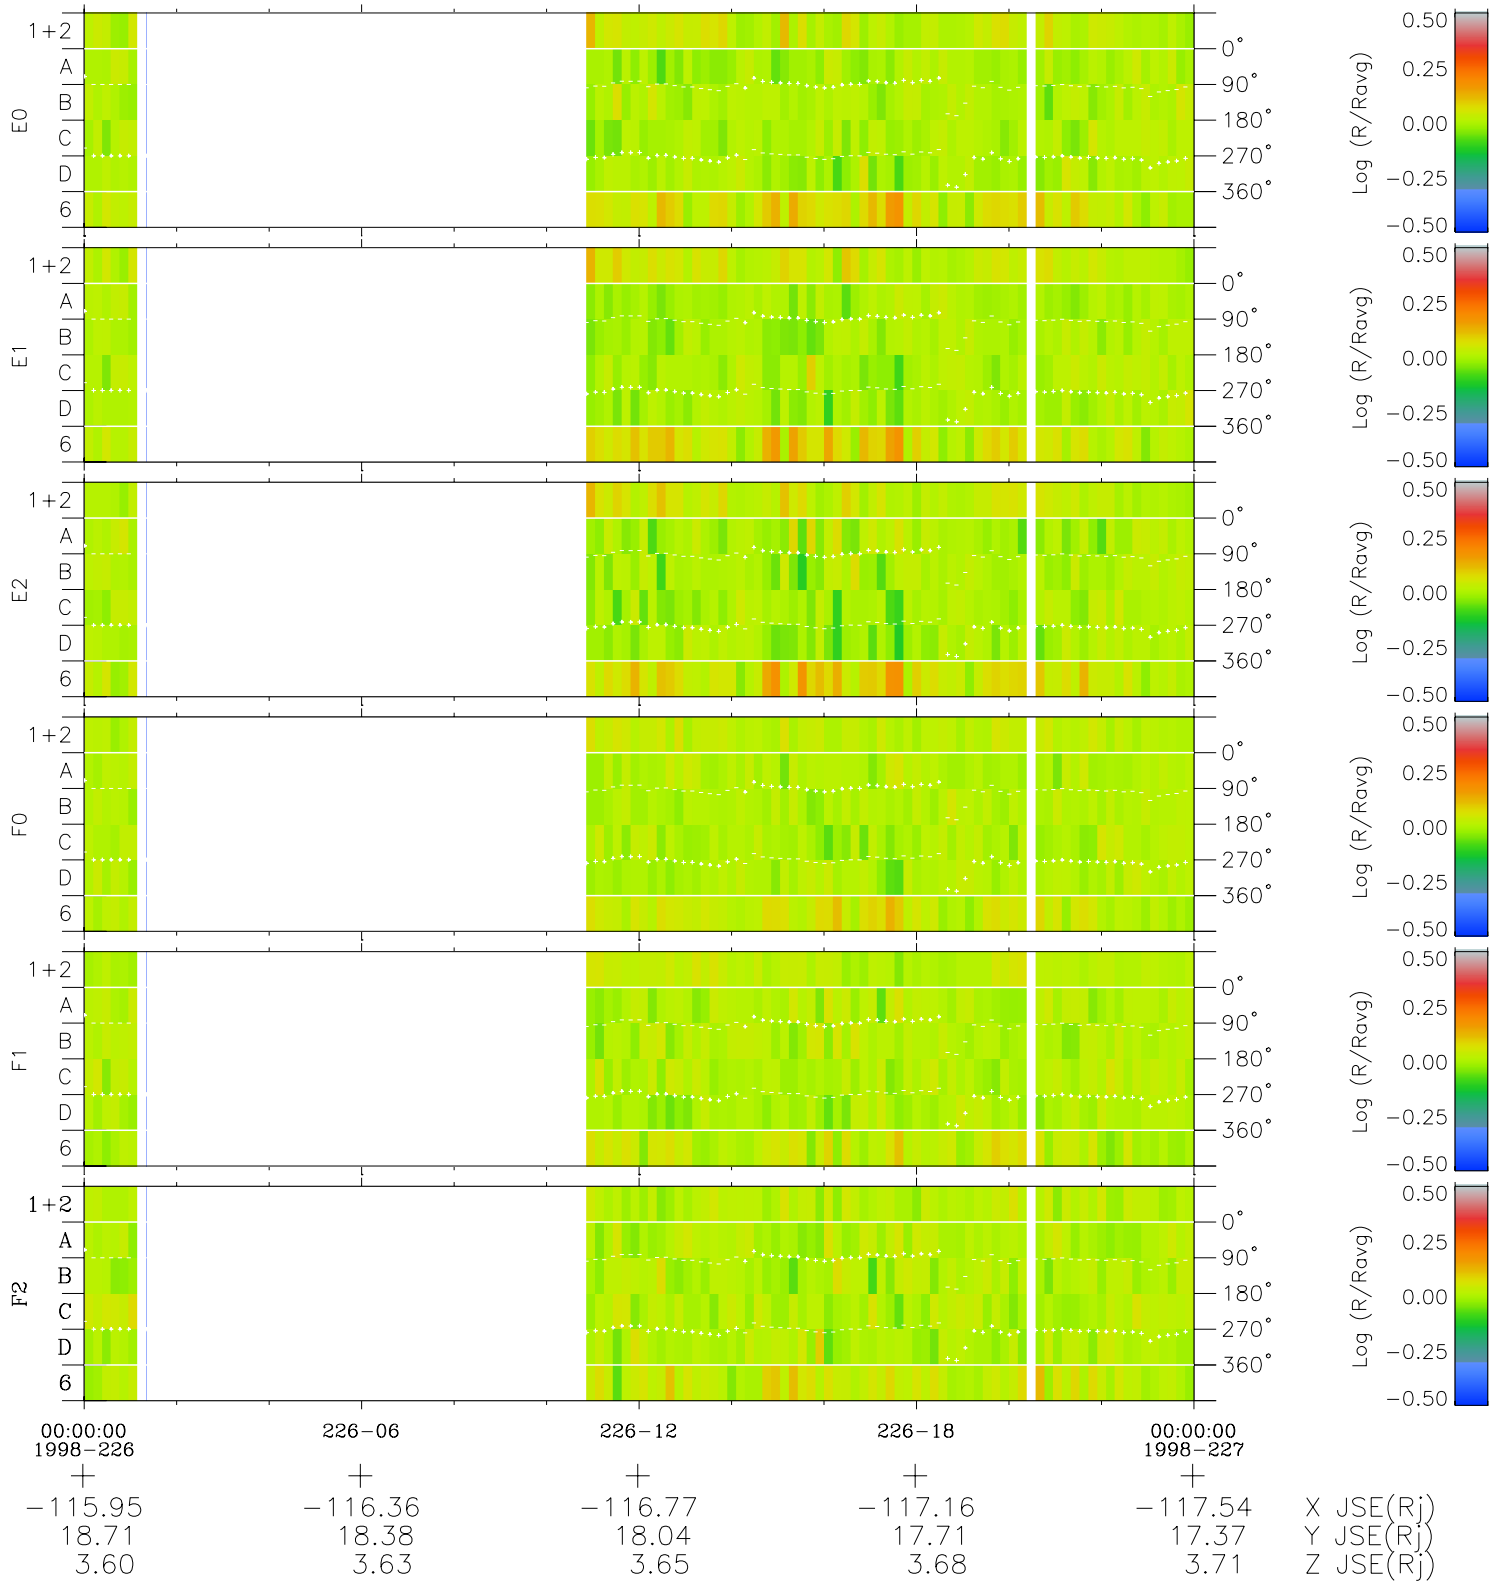

Galileo EPD Real Time Azimuth Anisotropies 98226

Software Version: RTAZIM_MEAN V 1.20
Data Production: 06-03-00
Plot Production: Sun Sep 16 10:53:49 2001
Color File: wondr3
Geofactor File: 1.1

- ◇ = Jupiter look direction
- = Corotation look direction