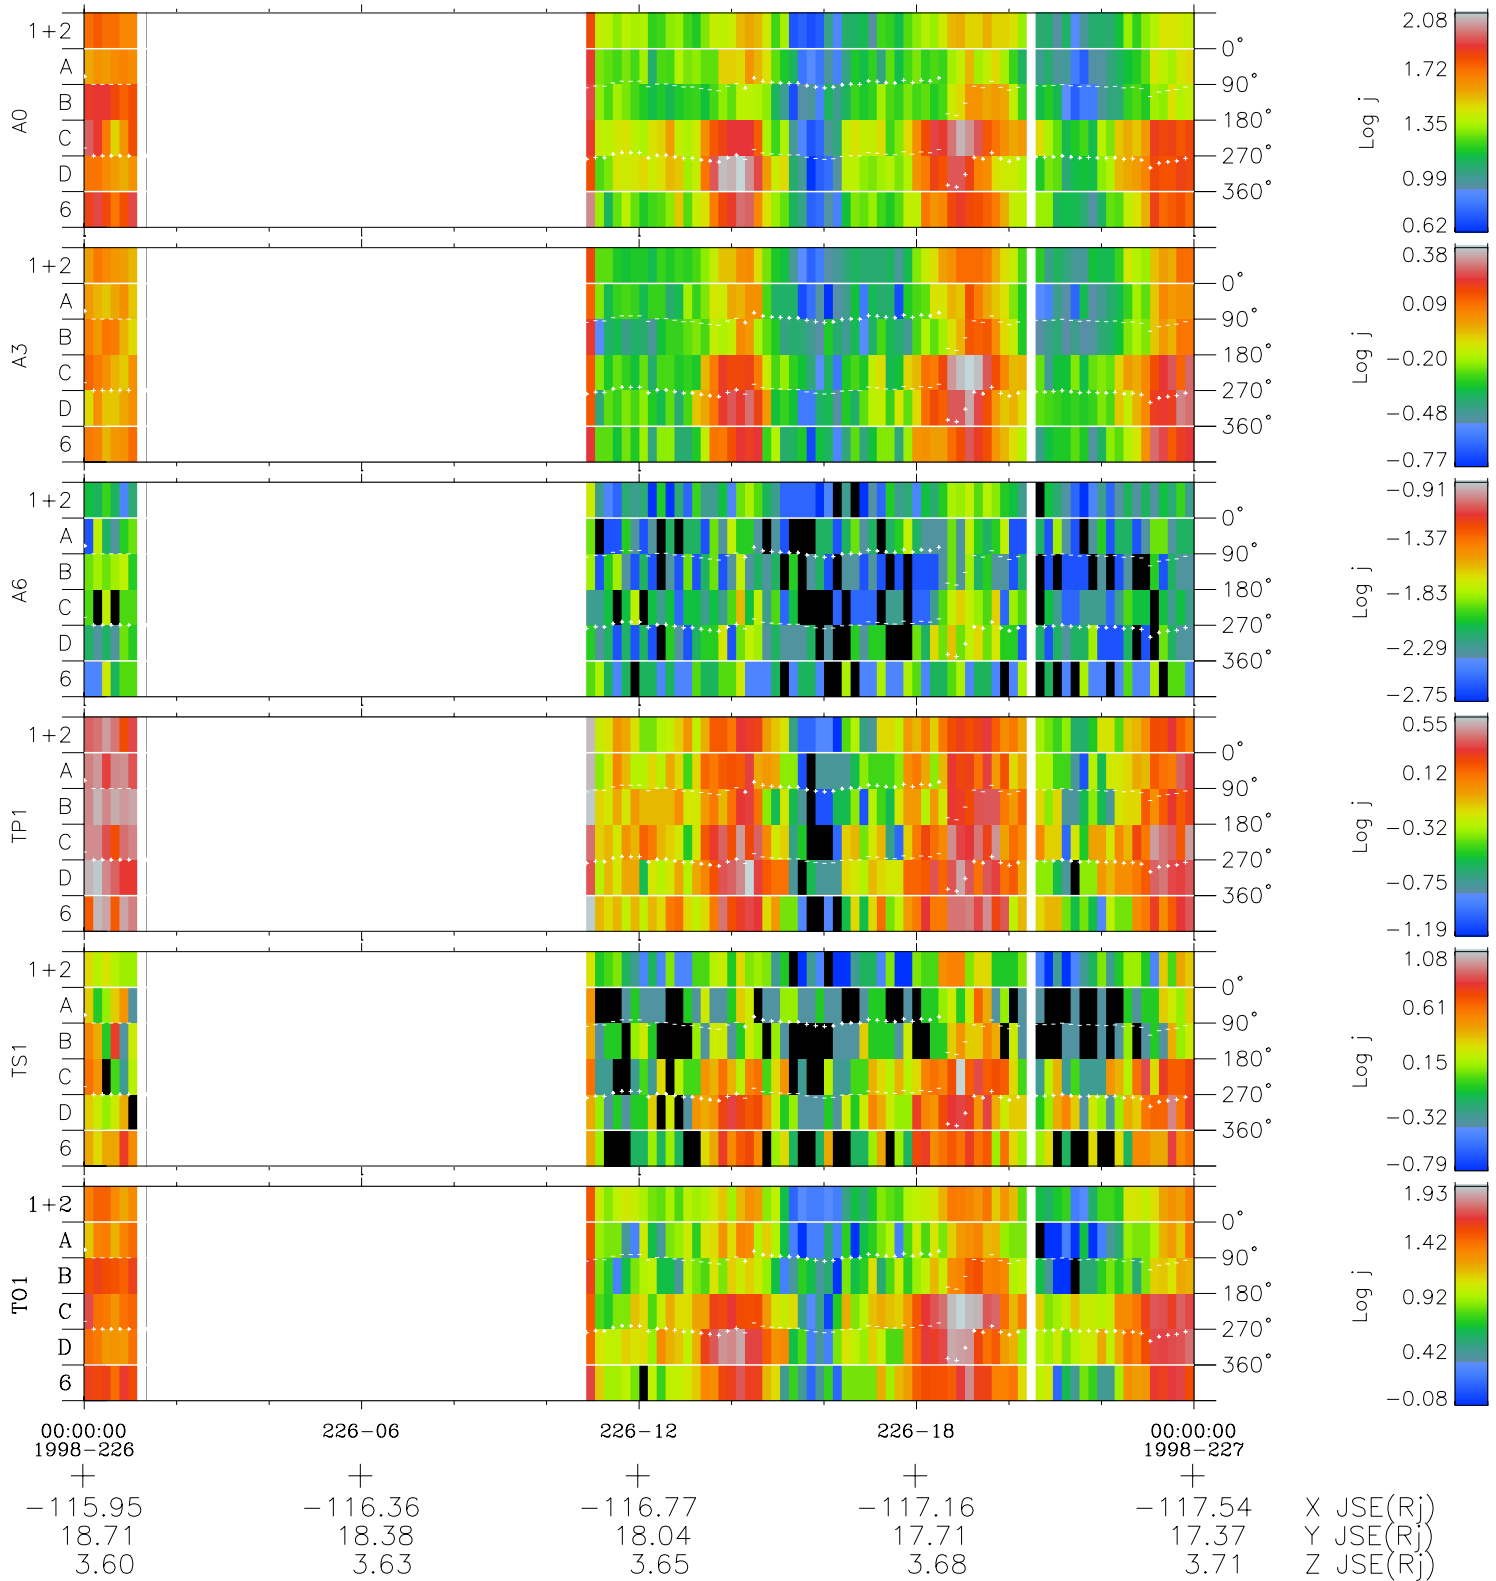

# Galileo EPD Real Time Azimuth Anisotropies 98226

Software Version: RTAZIM\_FLUX V 1.20  
Data Production: 06-03-00  
Plot Production: Sun Sep 16 10:53:53 2001  
Color File: wondr3  
Geofactor File: 1.1

- ◇ = Jupiter look direction
- = Corotation look direction