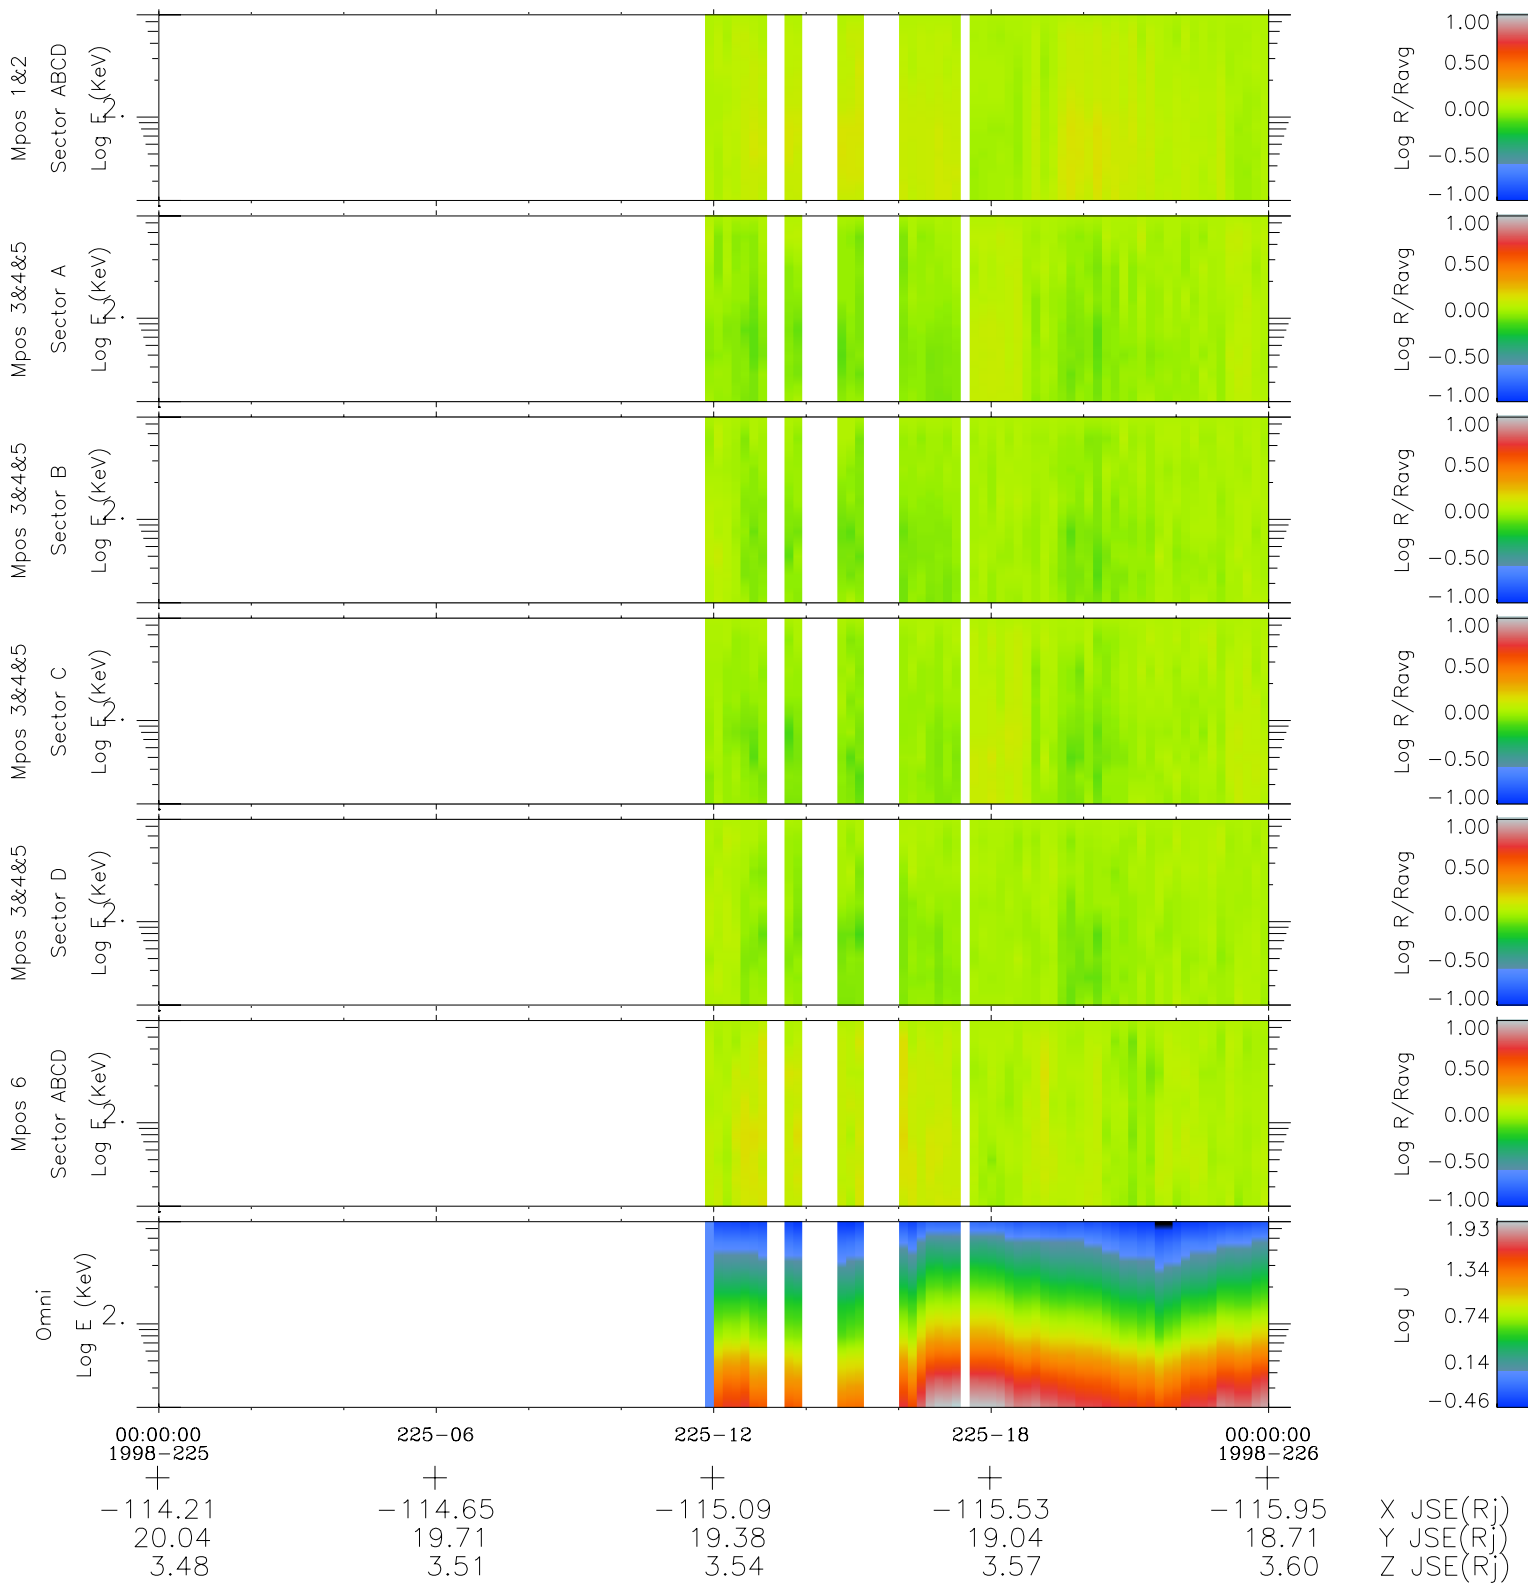

Galileo EPD Real Time R6 Electrons Spectra 98225

Software Version: RTSPEC_R6 V 1.20
 Data Production: 06-03-00
 Plot Production: Sun Sep 16 10:45:55 2001
 Color File: wondr3
 Geofactor File: 1.1

- ◇ = Jupiter look direction
- = Corotation look direction