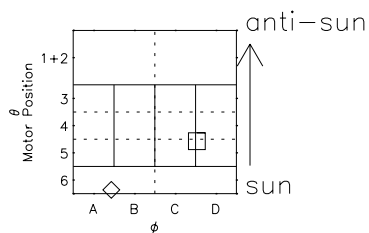

Galileo EPD Real Time R6 Electrons Spectra 98225

Software Version: RTSPEC_R6 V 1.20
 Data Production: 06-03-00
 Plot Production: Sun Sep 16 10:45:55 2001
 Color File: wondr3
 Geofactor File: 1.1

- ◇ = Jupiter look direction
- = Corotation look direction