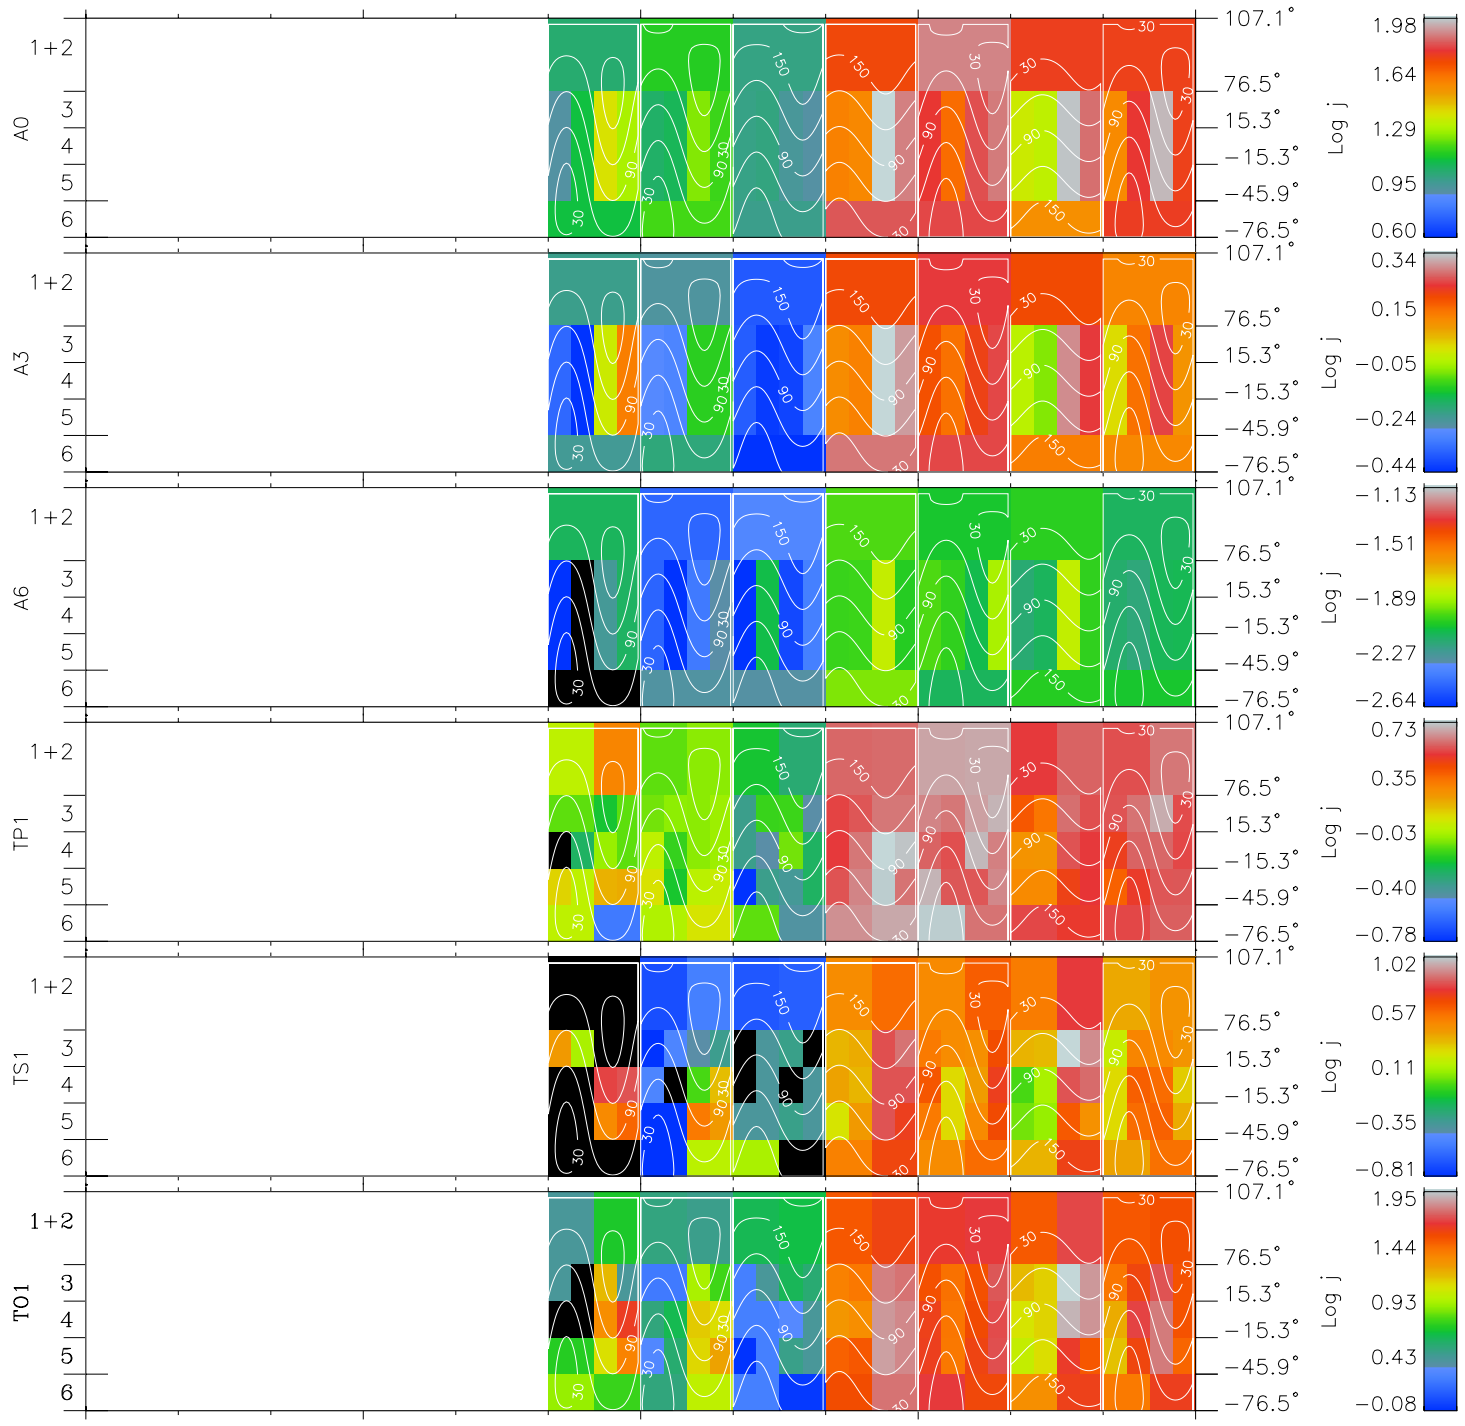

# Galileo EPD Real Time All-Sky Anisotropies 98225

Software Version: RTSKY\_FLUX V 1.20  
Data Production: 06-03-00  
Plot Production: Sun Sep 16 10:46:12 2001  
Color File: wondr3  
Geofactor File: 1.1

00:00:00 1998-225	225-06	225-12	225-18	00:00:00 1998-226	
+	+	+	+	+	X JSE(R <sub>j</sub> )
-114.21	-114.65	-115.09	-115.53	-115.95	Y JSE(R <sub>j</sub> )
20.04	19.71	19.38	19.04	18.71	Z JSE(R <sub>j</sub> )
3.48	3.51	3.54	3.57	3.60	

- ◇ = Jupiter look direction
- = Corotation look direction