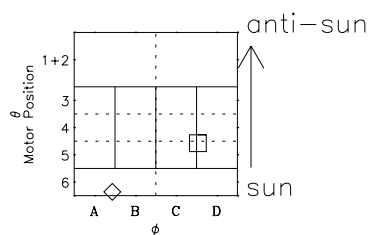

Galileo EPD Real-Time Omni 98225

Software Version: RTLINE_OMNI V 1.20
Data Production: 06-03-00
Plot Production: Sun Sep 16 10:47:08 2001

- ◇ = Jupiter look direction
- = Corotation look direction