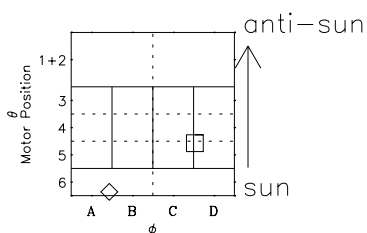

Galileo EPD Real-Time Six-Sector 98225

Software Version: RTLINE_R6 V 1.20
Data Production: 06-03-00
Plot Production: Sun Sep 16 10:47:13 2001

◇ = Jupiter look direction
□ = Corotation look direction