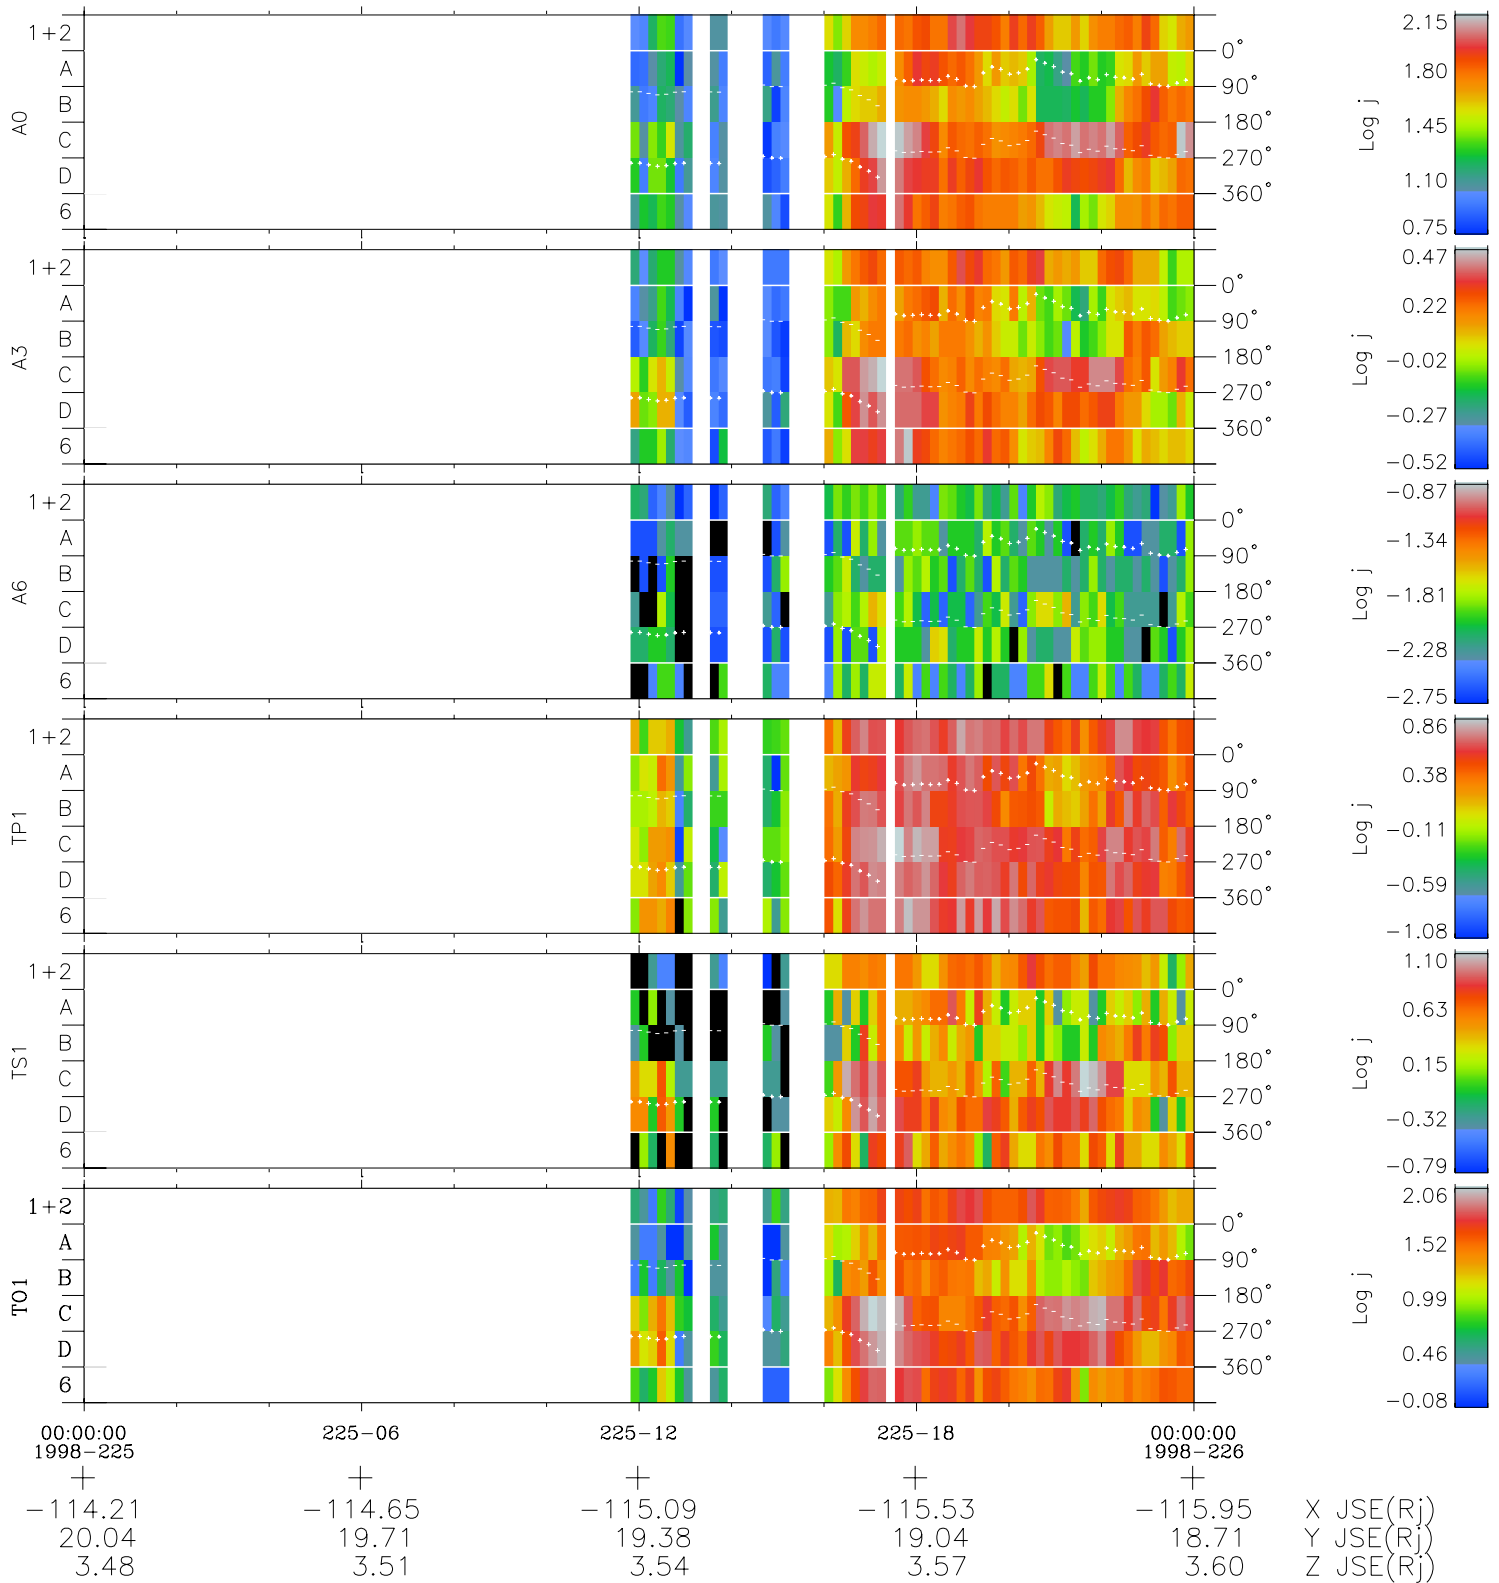

# Galileo EPD Real Time Azimuth Anisotropies 98225

Software Version: RTAZIM\_FLUX V 1.20  
Data Production: 06-03-00  
Plot Production: Sun Sep 16 10:46:54 2001  
Color File: wondr3  
Geofactor File: 1.1

- ◇ = Jupiter look direction
- = Corotation look direction