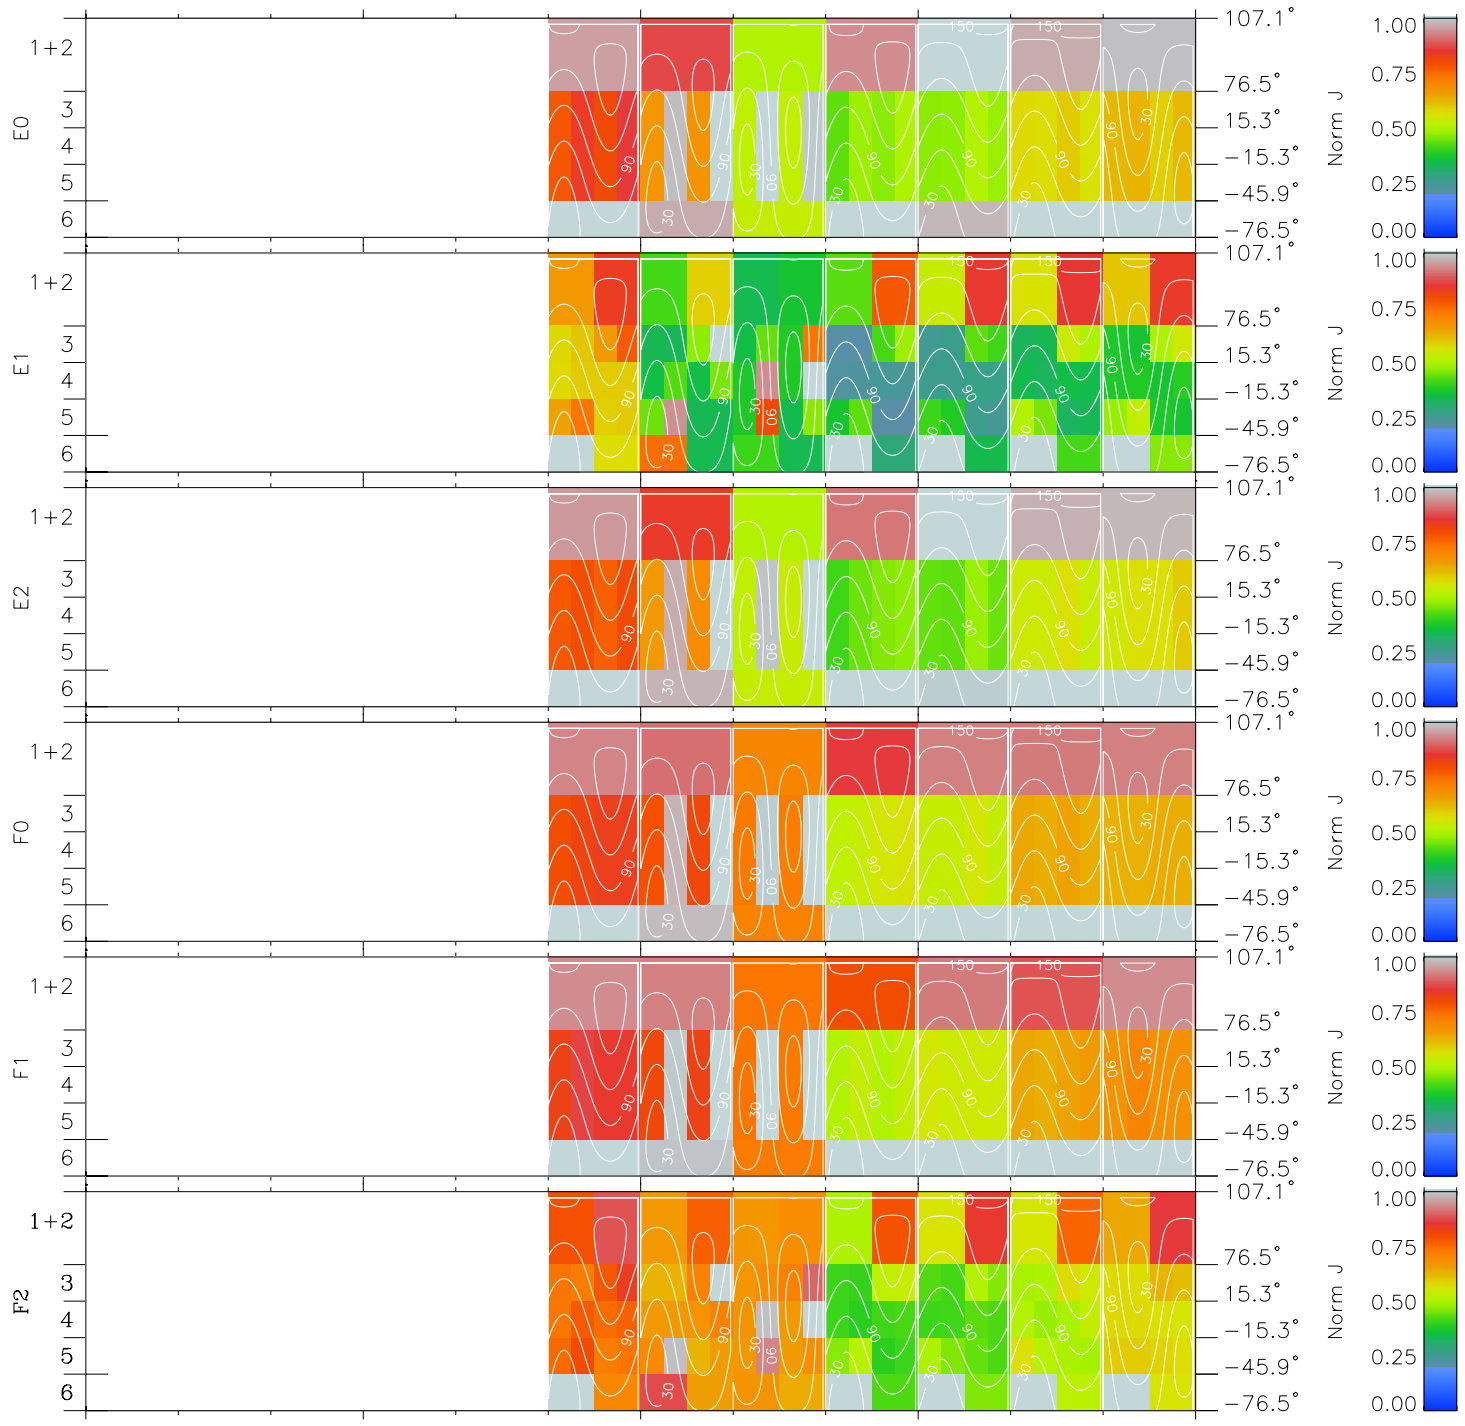

# Galileo EPD Real Time All-Sky Anisotropies 98224

Software Version: RTSKY\_NORM V 1.20  
 Data Production: 06-03-00  
 Plot Production: Sun Sep 16 10:39:29 2001  
 Color File: wondr3  
 Geofactor File: 1.1

00:00:00 1998-224	224-06	224-12	224-18	00:00:00 1998-225	
+	+	+	+	+	
-112.25	-112.74	-113.23	-113.71	-114.18	X JSE(R <sub>j</sub> )
21.33	21.01	20.68	20.36	20.03	Y JSE(R <sub>j</sub> )
3.35	3.38	3.42	3.45	3.48	Z JSE(R <sub>j</sub> )

- ◇ = Jupiter look direction
- = Corotation look direction