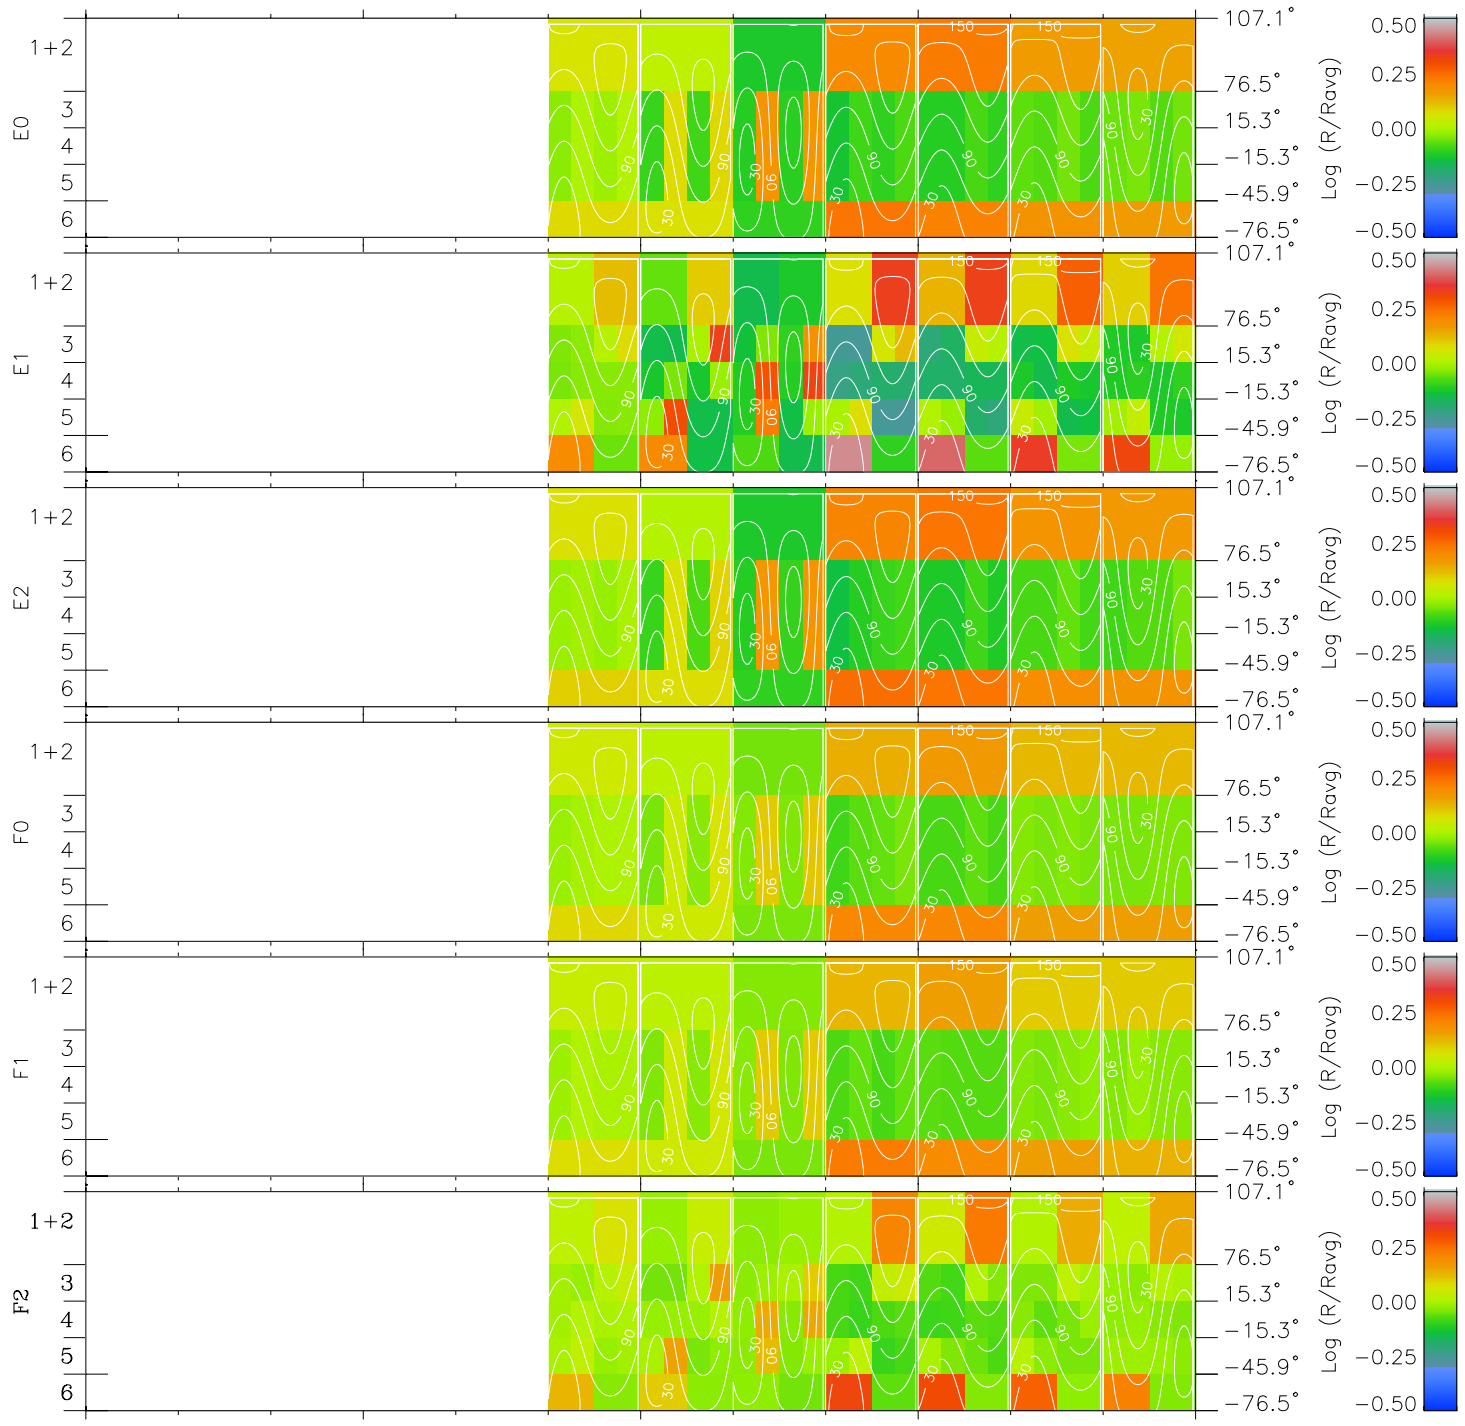

Galileo EPD Real Time All-Sky Anisotropies 98224

Software Version: RTSKY_MEAN V 1.20
 Data Production: 06-03-00
 Plot Production: Sun Sep 16 10:39:11 2001
 Color File: wondr3
 Geofactor File: 1.1

00:00:00 1998-224	224-06	224-12	224-18	00:00:00 1998-225	X JSE(R _j)
+ -112.25	+ -112.74	+ -113.23	+ -113.71	+ -114.18	X JSE(R _j)
21.33	21.01	20.68	20.36	20.03	Y JSE(R _j)
3.35	3.38	3.42	3.45	3.48	Z JSE(R _j)

- ◇ = Jupiter look direction
- = Corotation look direction