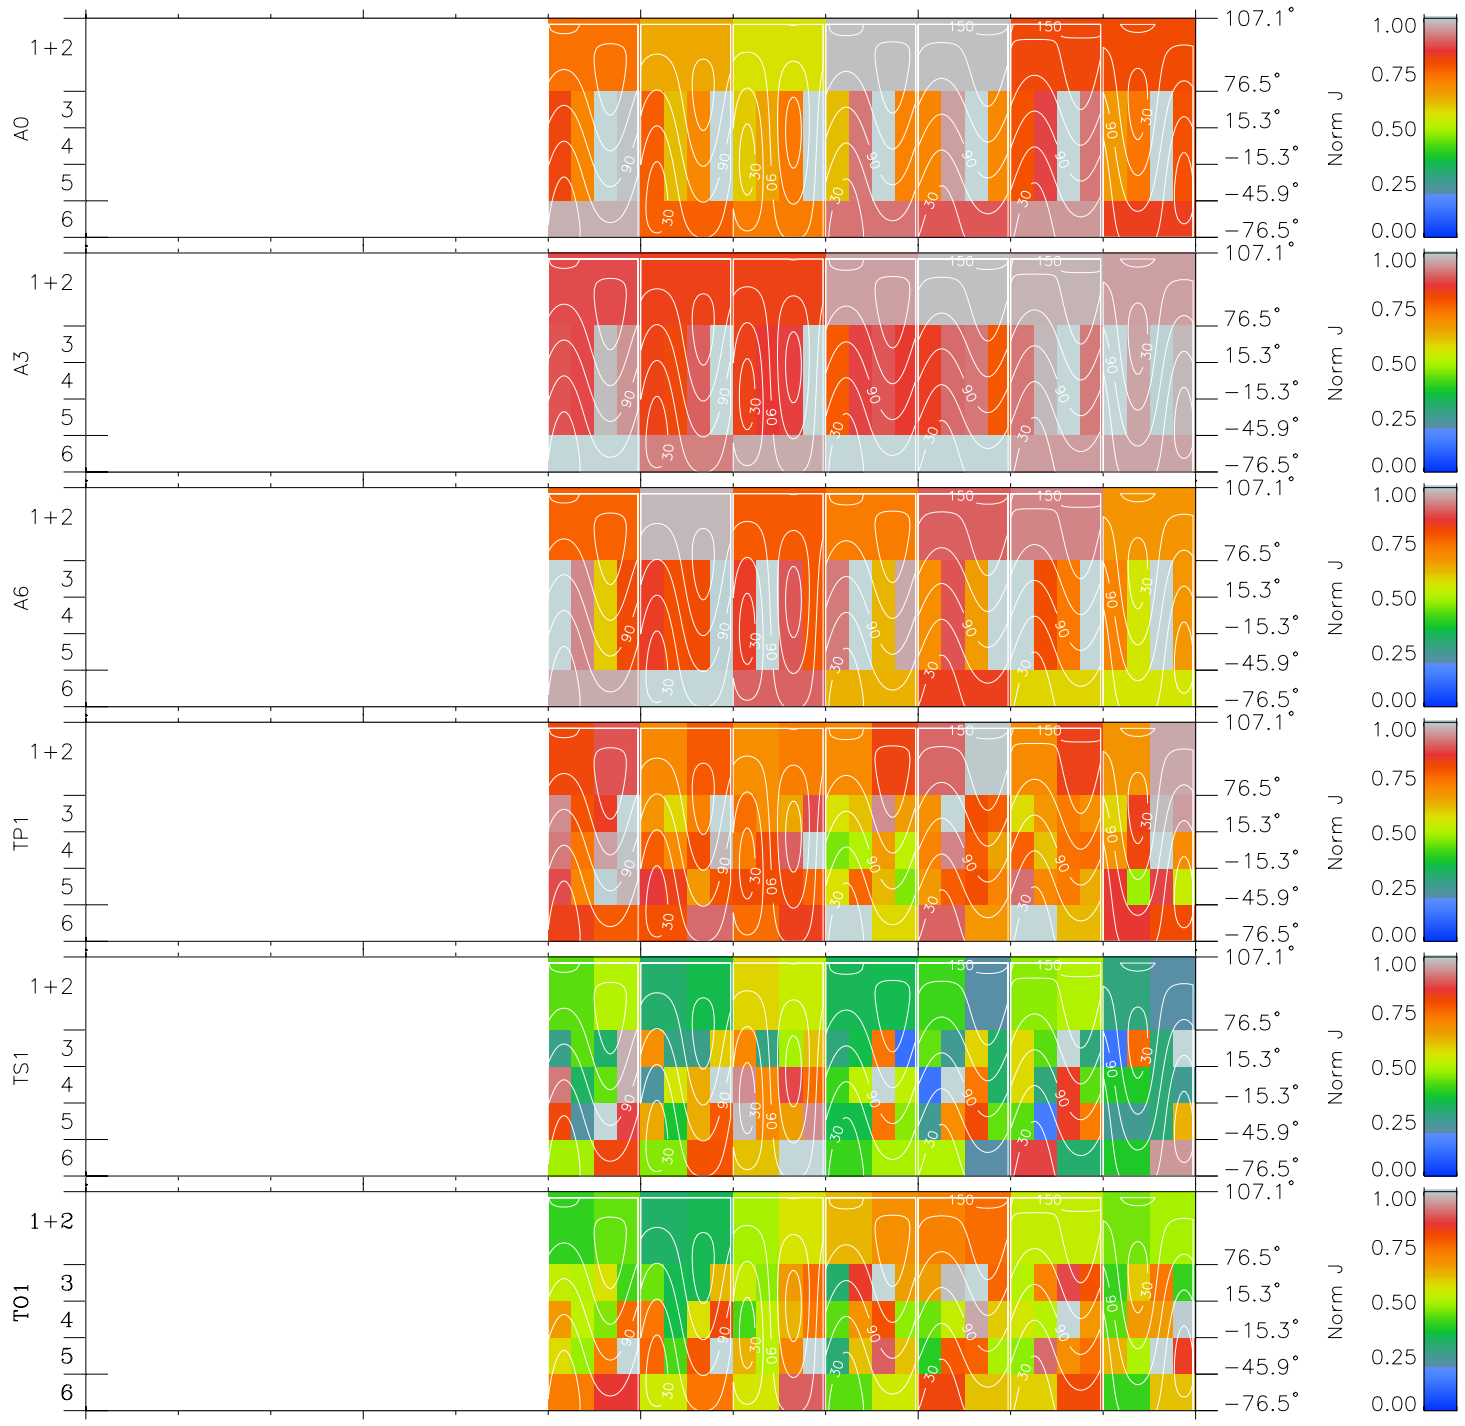

Galileo EPD Real Time All-Sky Anisotropies 98224

Software Version: RTSKY_NORM V 1.20
Data Production: 06-03-00
Plot Production: Sun Sep 16 10:39:25 2001
Color File: wondr3
Geofactor File: 1.1

00:00:00 1998-224	224-06	224-12	224-18	00:00:00 1998-225	
+	+	+	+	+	X JSE(R _j)
-112.25	-112.74	-113.23	-113.71	-114.18	Y JSE(R _j)
21.33	21.01	20.68	20.36	20.03	Z JSE(R _j)
3.35	3.38	3.42	3.45	3.48	

- ◇ = Jupiter look direction
- = Corotation look direction