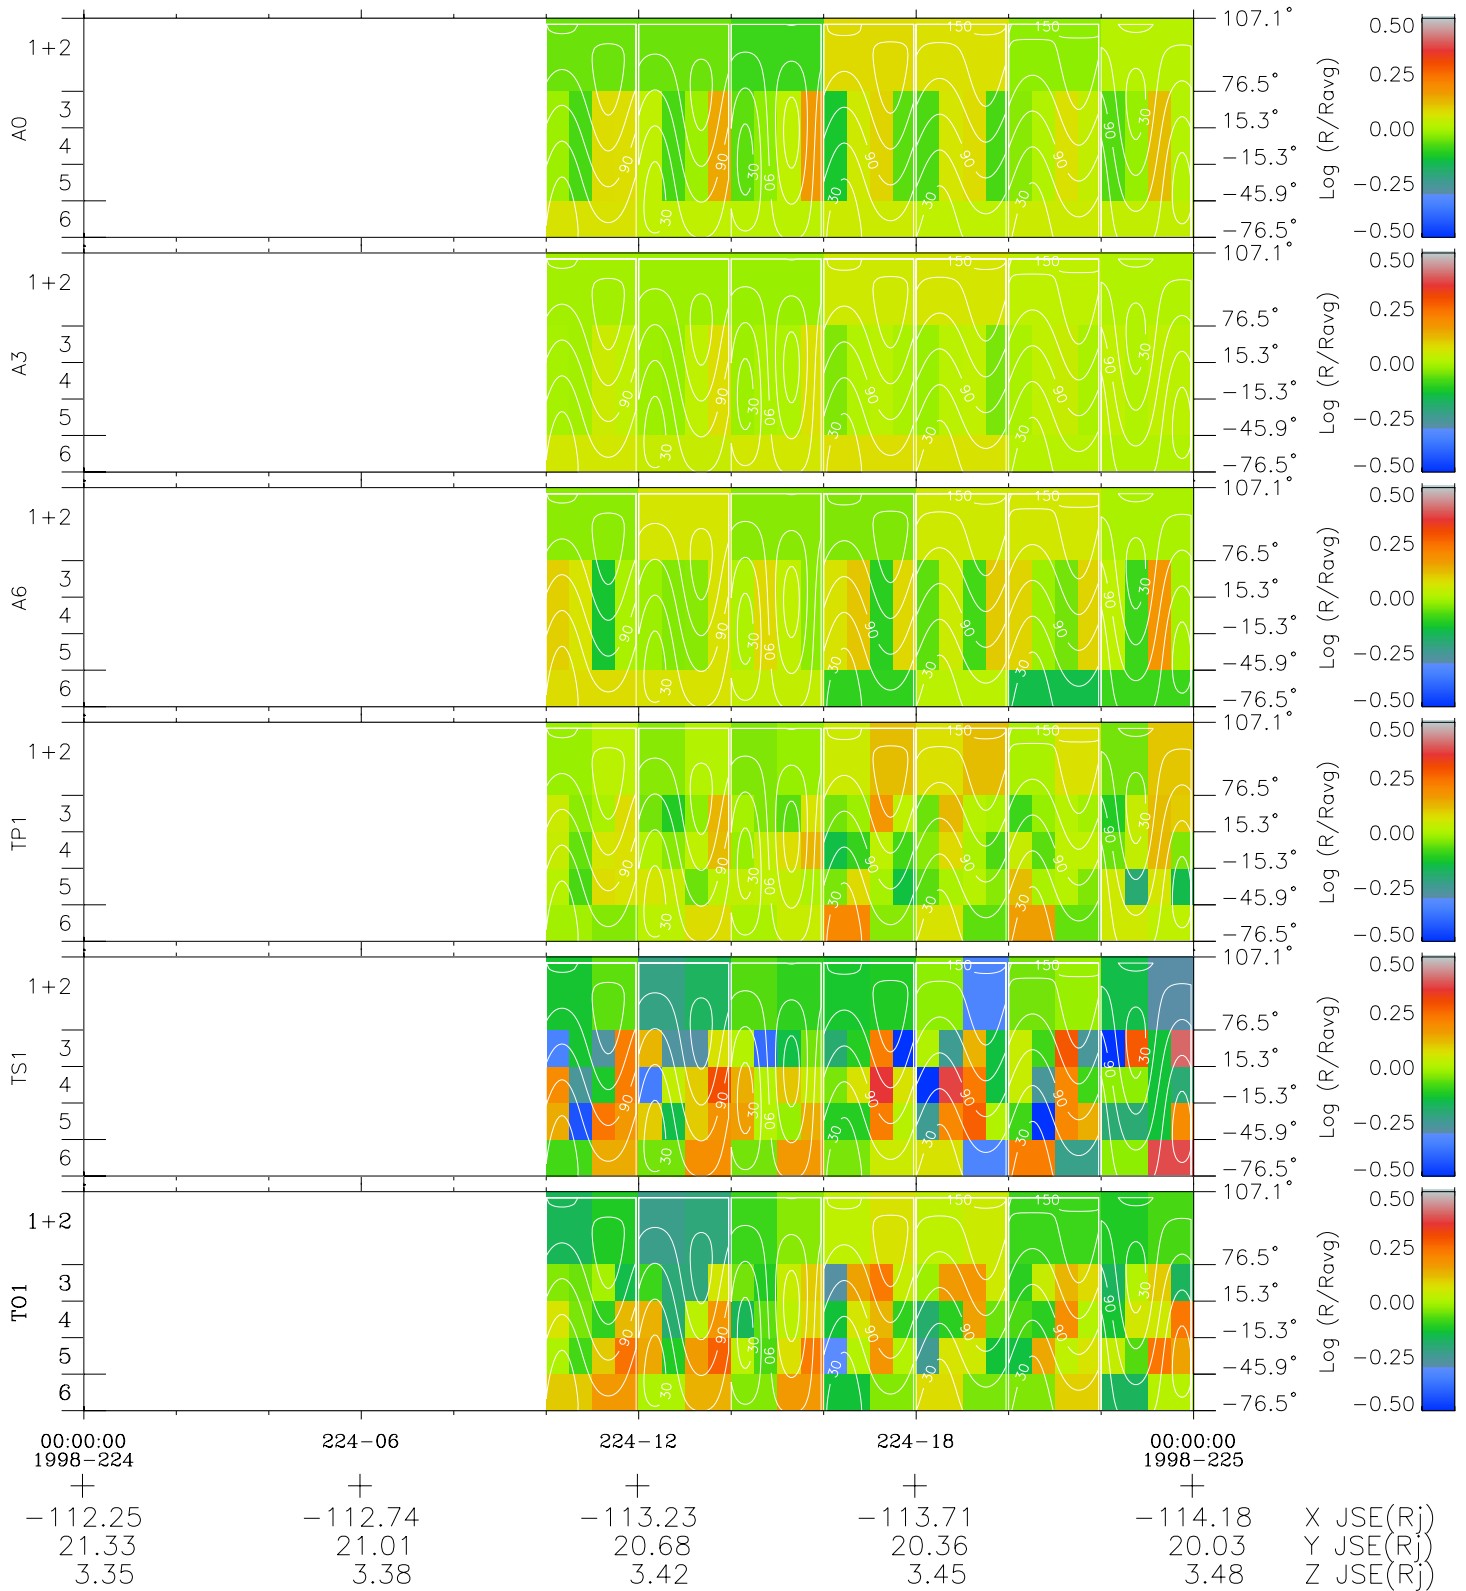

# Galileo EPD Real Time All-Sky Anisotropies 98224

Software Version: RTSKY\_MEAN V 1.20  
 Data Production: 06-03-00  
 Plot Production: Sun Sep 16 10:39:07 2001  
 Color File: wondr3  
 Geofactor File: 1.1

- ◇ = Jupiter look direction
- = Corotation look direction