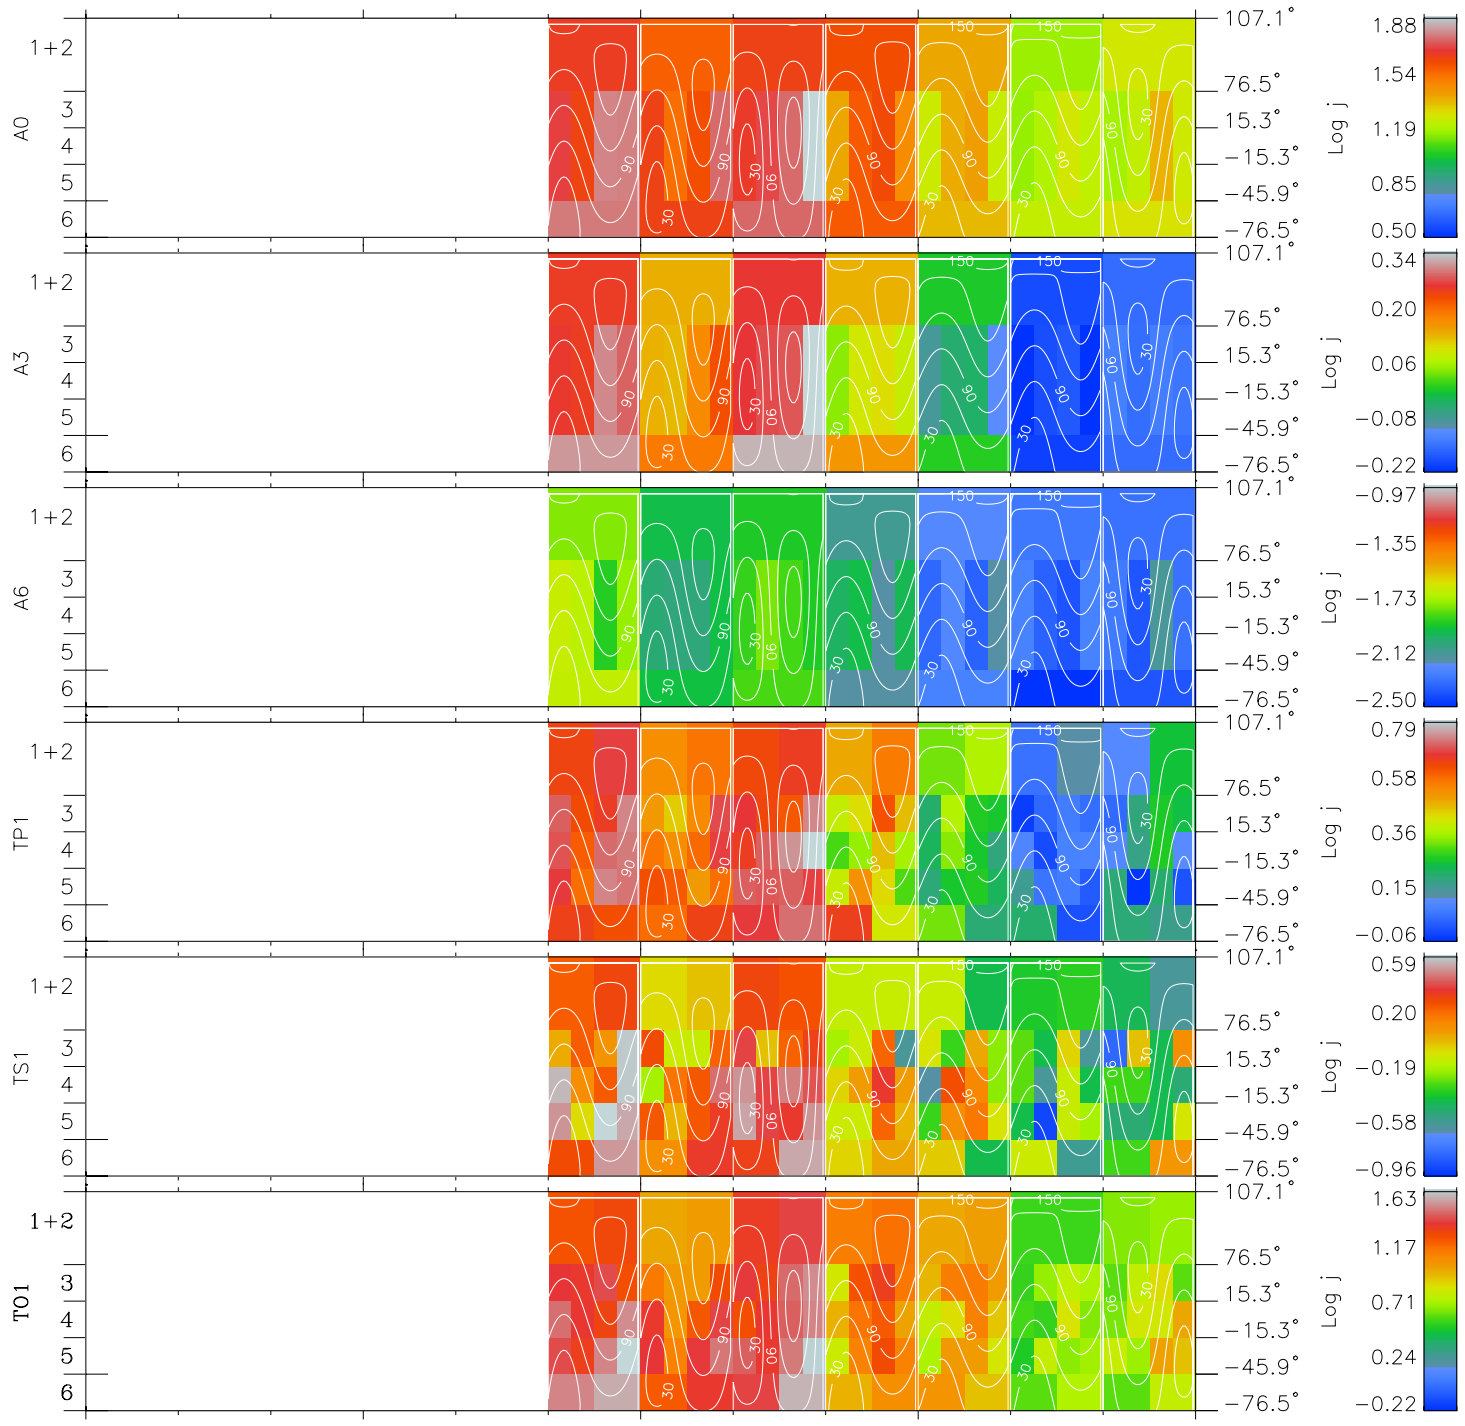

Galileo EPD Real Time All-Sky Anisotropies 98224

Software Version: RTSKY_FLUX V 1.20
Data Production: 06-03-00
Plot Production: Sun Sep 16 10:39:16 2001
Color File: wondr3
Geofactor File: 1.1

00:00:00 1998-224	224-06	224-12	224-18	00:00:00 1998-225	
+	+	+	+	+	X JSE(R _j)
-112.25	-112.74	-113.23	-113.71	-114.18	Y JSE(R _j)
21.33	21.01	20.68	20.36	20.03	Z JSE(R _j)
3.35	3.38	3.42	3.45	3.48	

- ◇ = Jupiter look direction
- = Corotation look direction