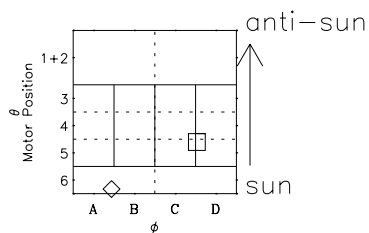

Galileo EPD Real-Time Omni 98224

Software Version: RTLINE_OMNI V 1.20
Data Production: 06-03-00
Plot Production: Sun Sep 16 10:40:18 2001

- ◇ = Jupiter look direction
- = Corotation look direction