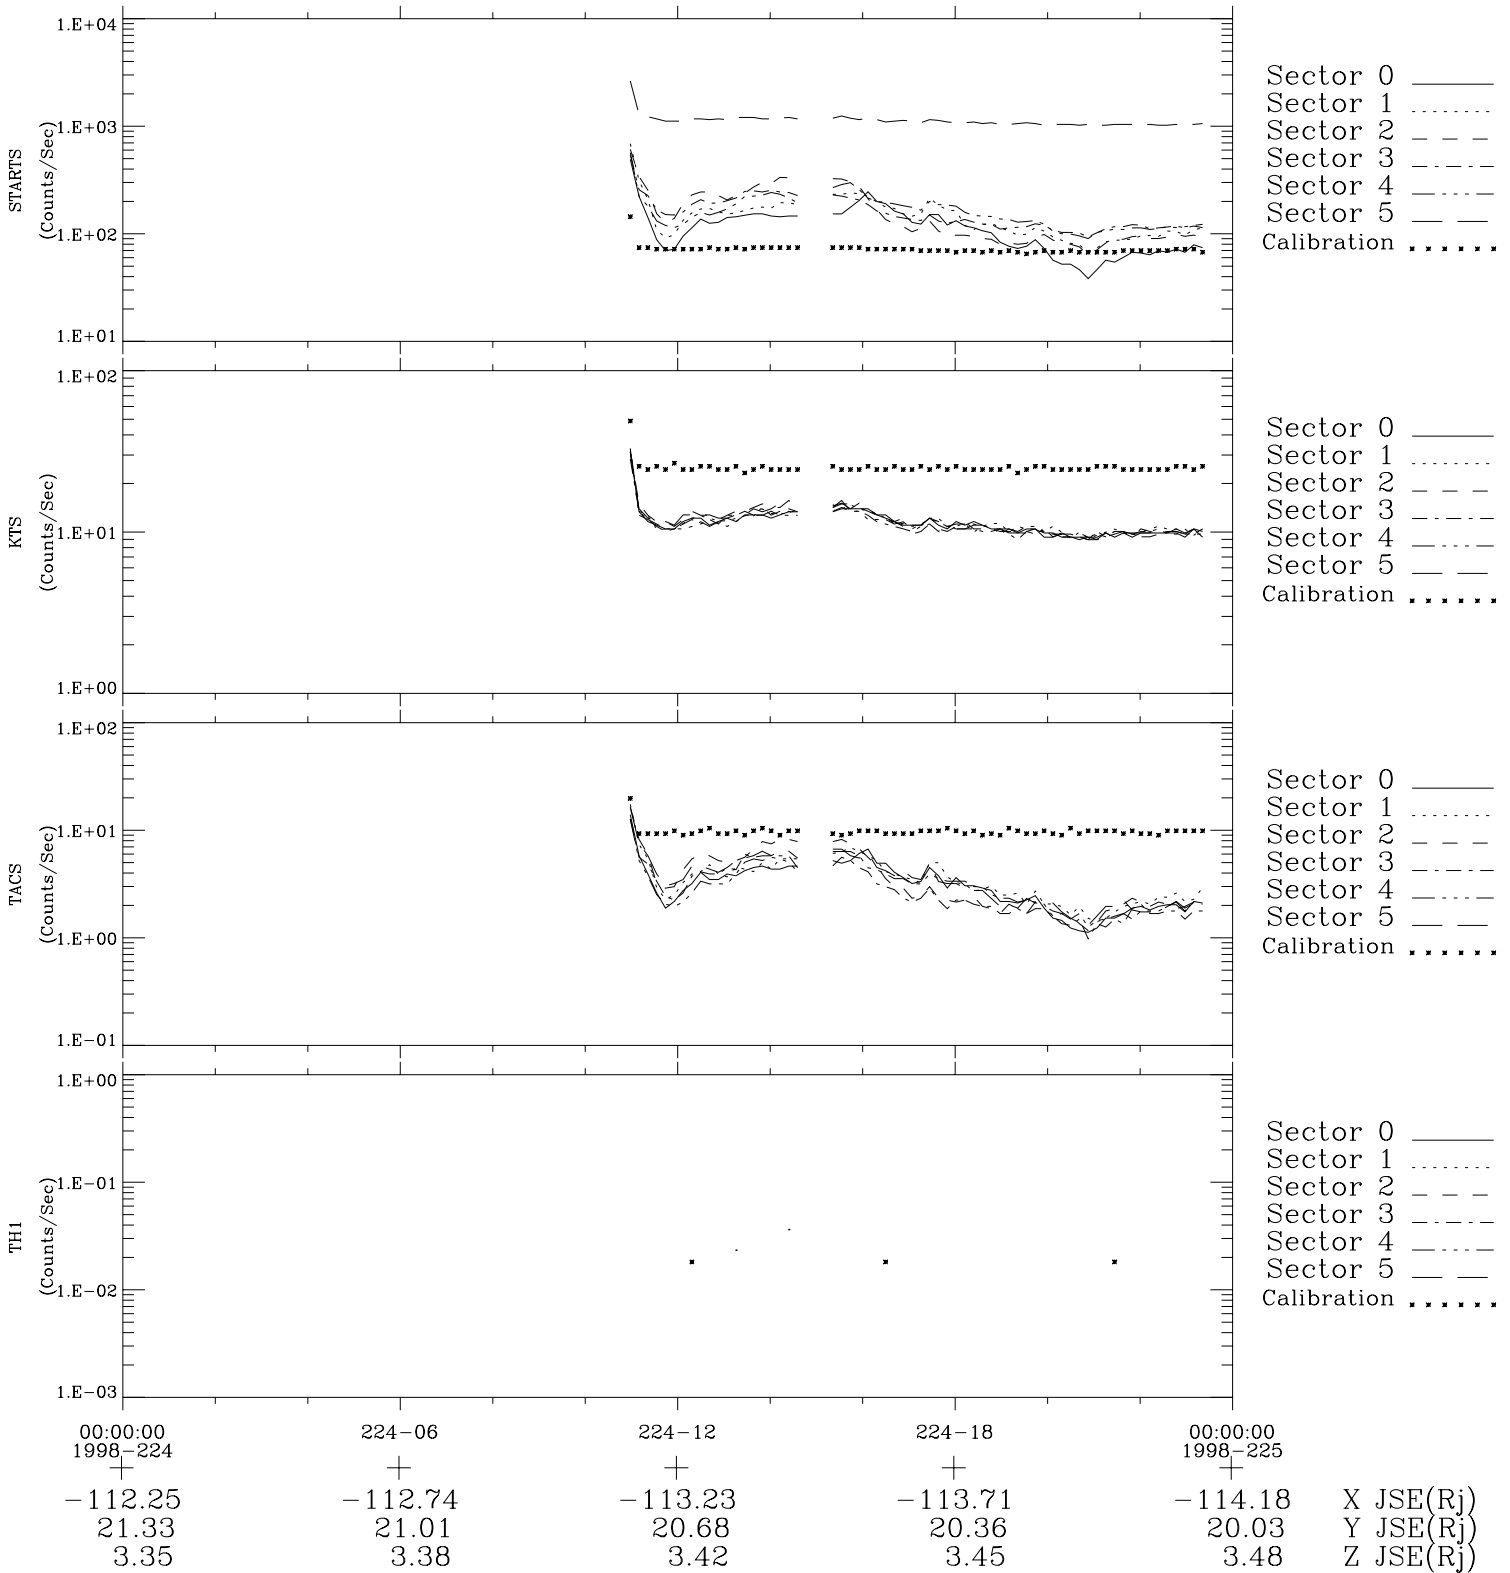

Galileo EPD Real-Time Six-Sector 98224

Software Version: RTLINE_R6 V 1.20
Data Production: 06-03-00
Plot Production: Sun Sep 16 10:40:23 2001

◇ = Jupiter look direction
□ = Corotation look direction