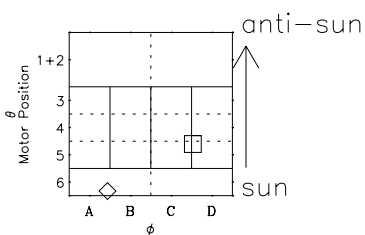

Galileo EPD Real-Time Six-Sector 98224

Software Version: RTLINE_R6 V 1.20
Data Production: 06-03-00
Plot Production: Sun Sep 16 10:40:23 2001

◇ = Jupiter look direction
□ = Corotation look direction