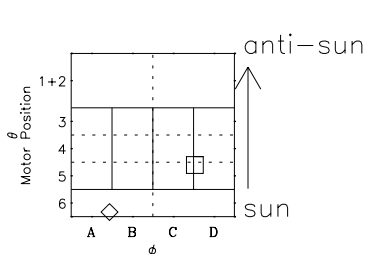

Galileo EPD Real-Time Six-Sector 98224

Software Version: RTLINE_R6 V 1.20
Data Production: 06-03-00
Plot Production: Sun Sep 16 10:40:23 2001

◇ = Jupiter look direction
□ = Corotation look direction