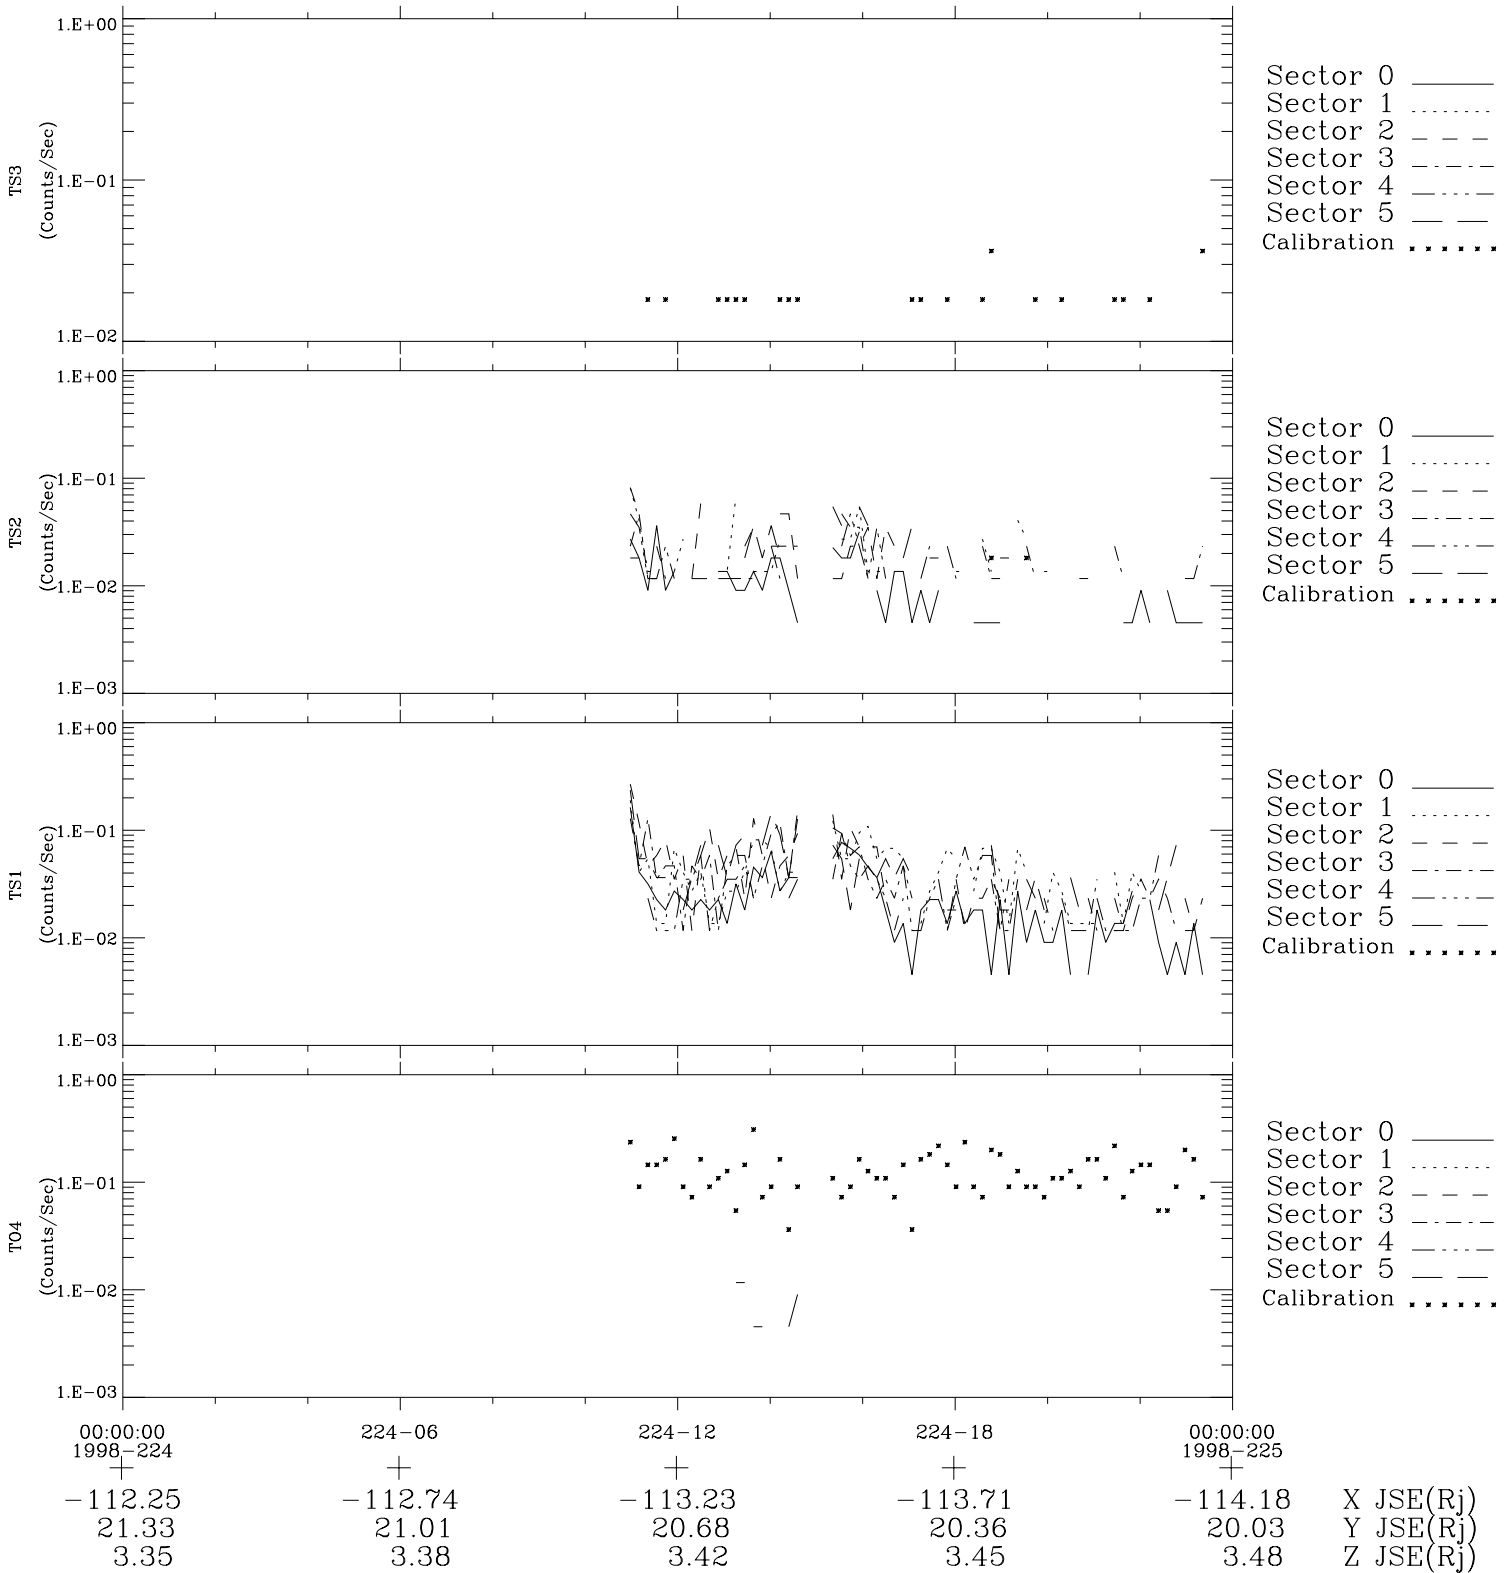

Galileo EPD Real-Time Six-Sector 98224

Software Version: RTLINE_R6 V 1.20
Data Production: 06-03-00
Plot Production: Sun Sep 16 10:40:23 2001

◇ = Jupiter look direction
□ = Corotation look direction