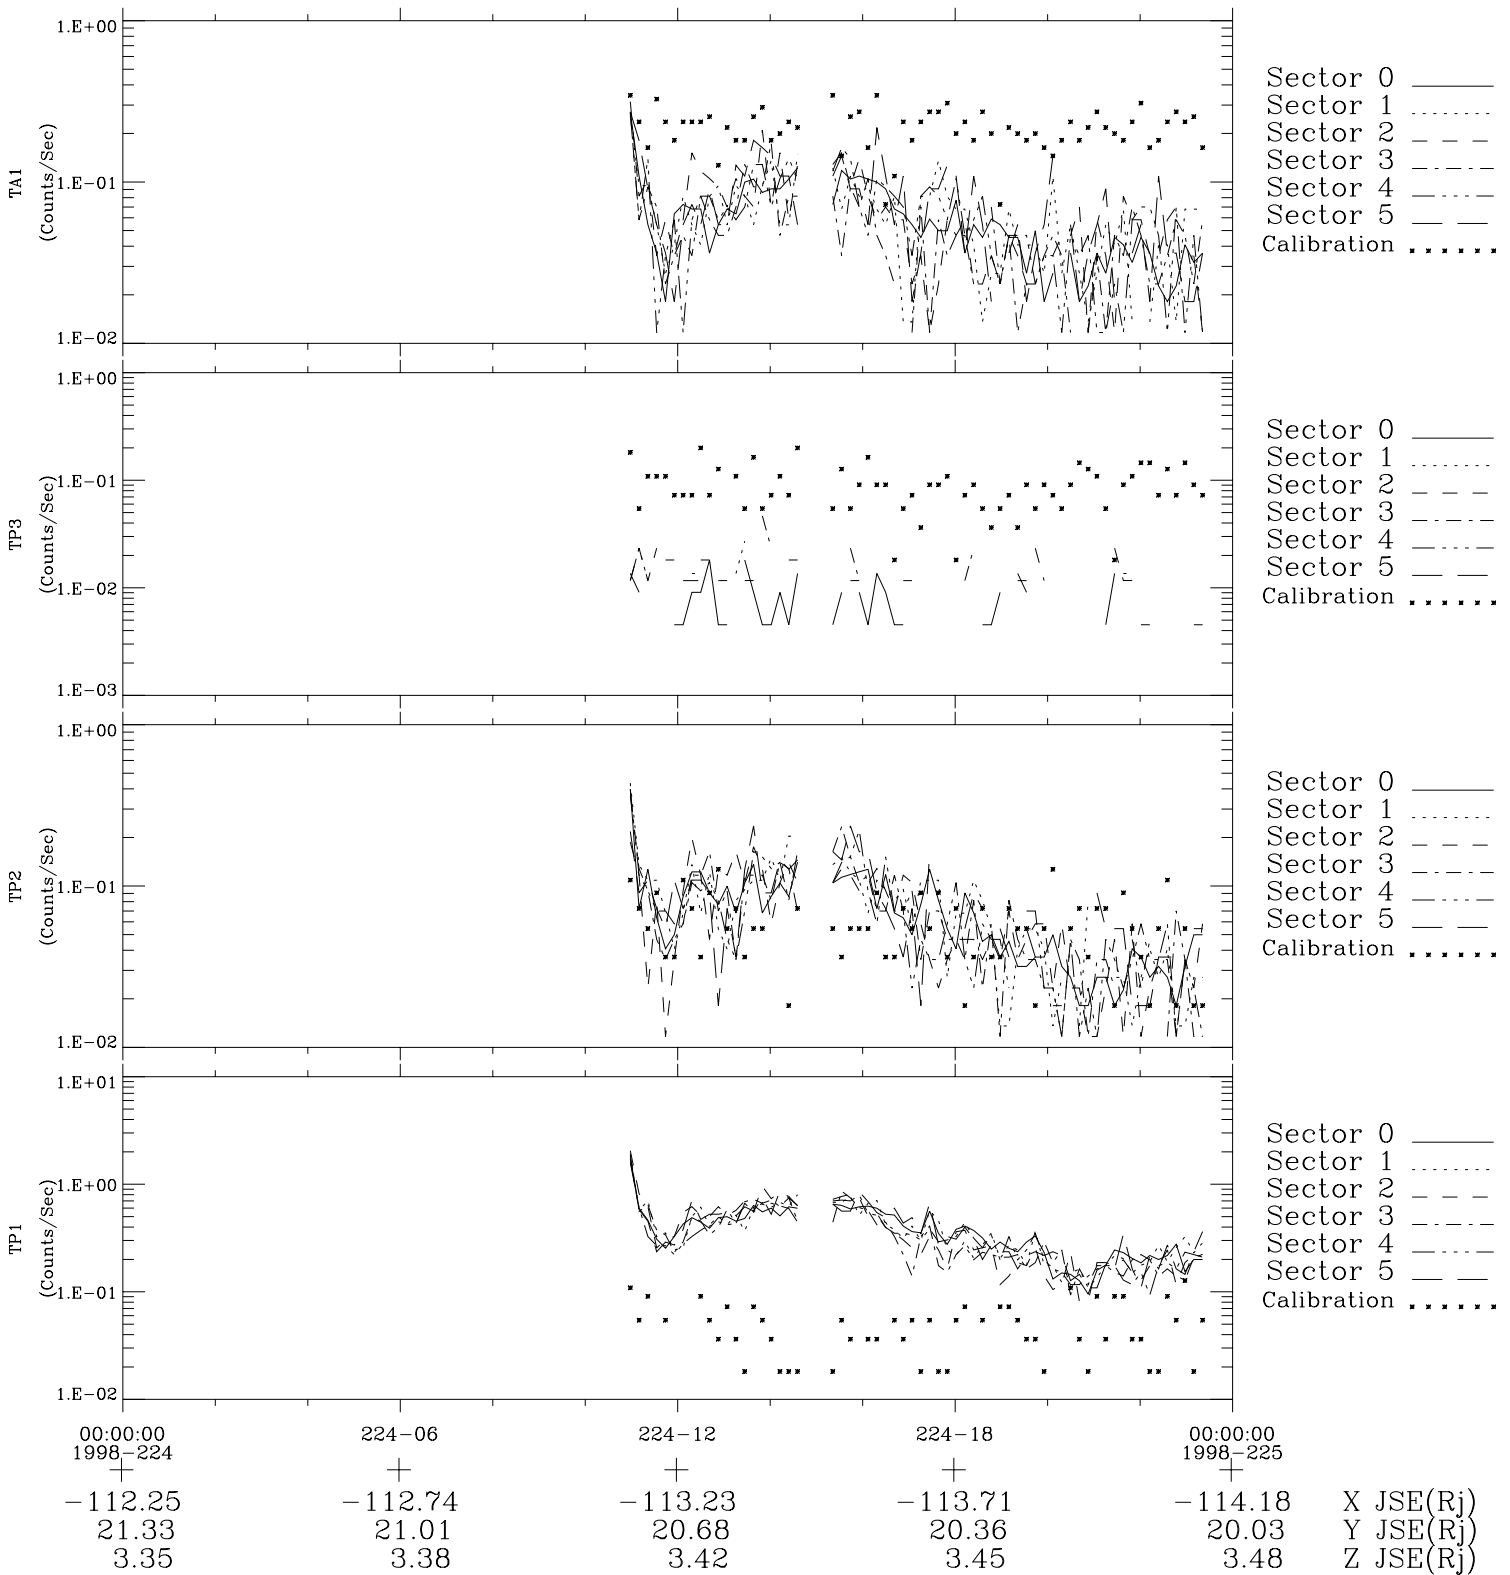

Galileo EPD Real-Time Six-Sector 98224

Software Version: RTLINE_R6 V 1.20
Data Production: 06-03-00
Plot Production: Sun Sep 16 10:40:21 2001

◇ = Jupiter look direction
□ = Corotation look direction