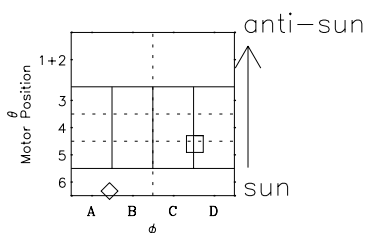

Galileo EPD Real-Time Six-Sector 98224

Software Version: RTLINE_R6 V 1.20
Data Production: 06-03-00
Plot Production: Sun Sep 16 10:40:21 2001

◇ = Jupiter look direction
□ = Corotation look direction