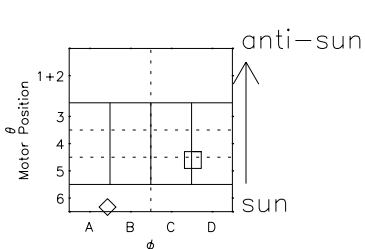

Galileo EPD Real Elevation Anisotropies 98224

Software Version: RTELEV_NORM V 1.20
Data Production: 06-03-00
Plot Production: Sun Sep 16 10:39:52 2001
Color File: wondr3
Geofactor File: 1.1

- ◇ = Jupiter look direction
- = Corotation look direction