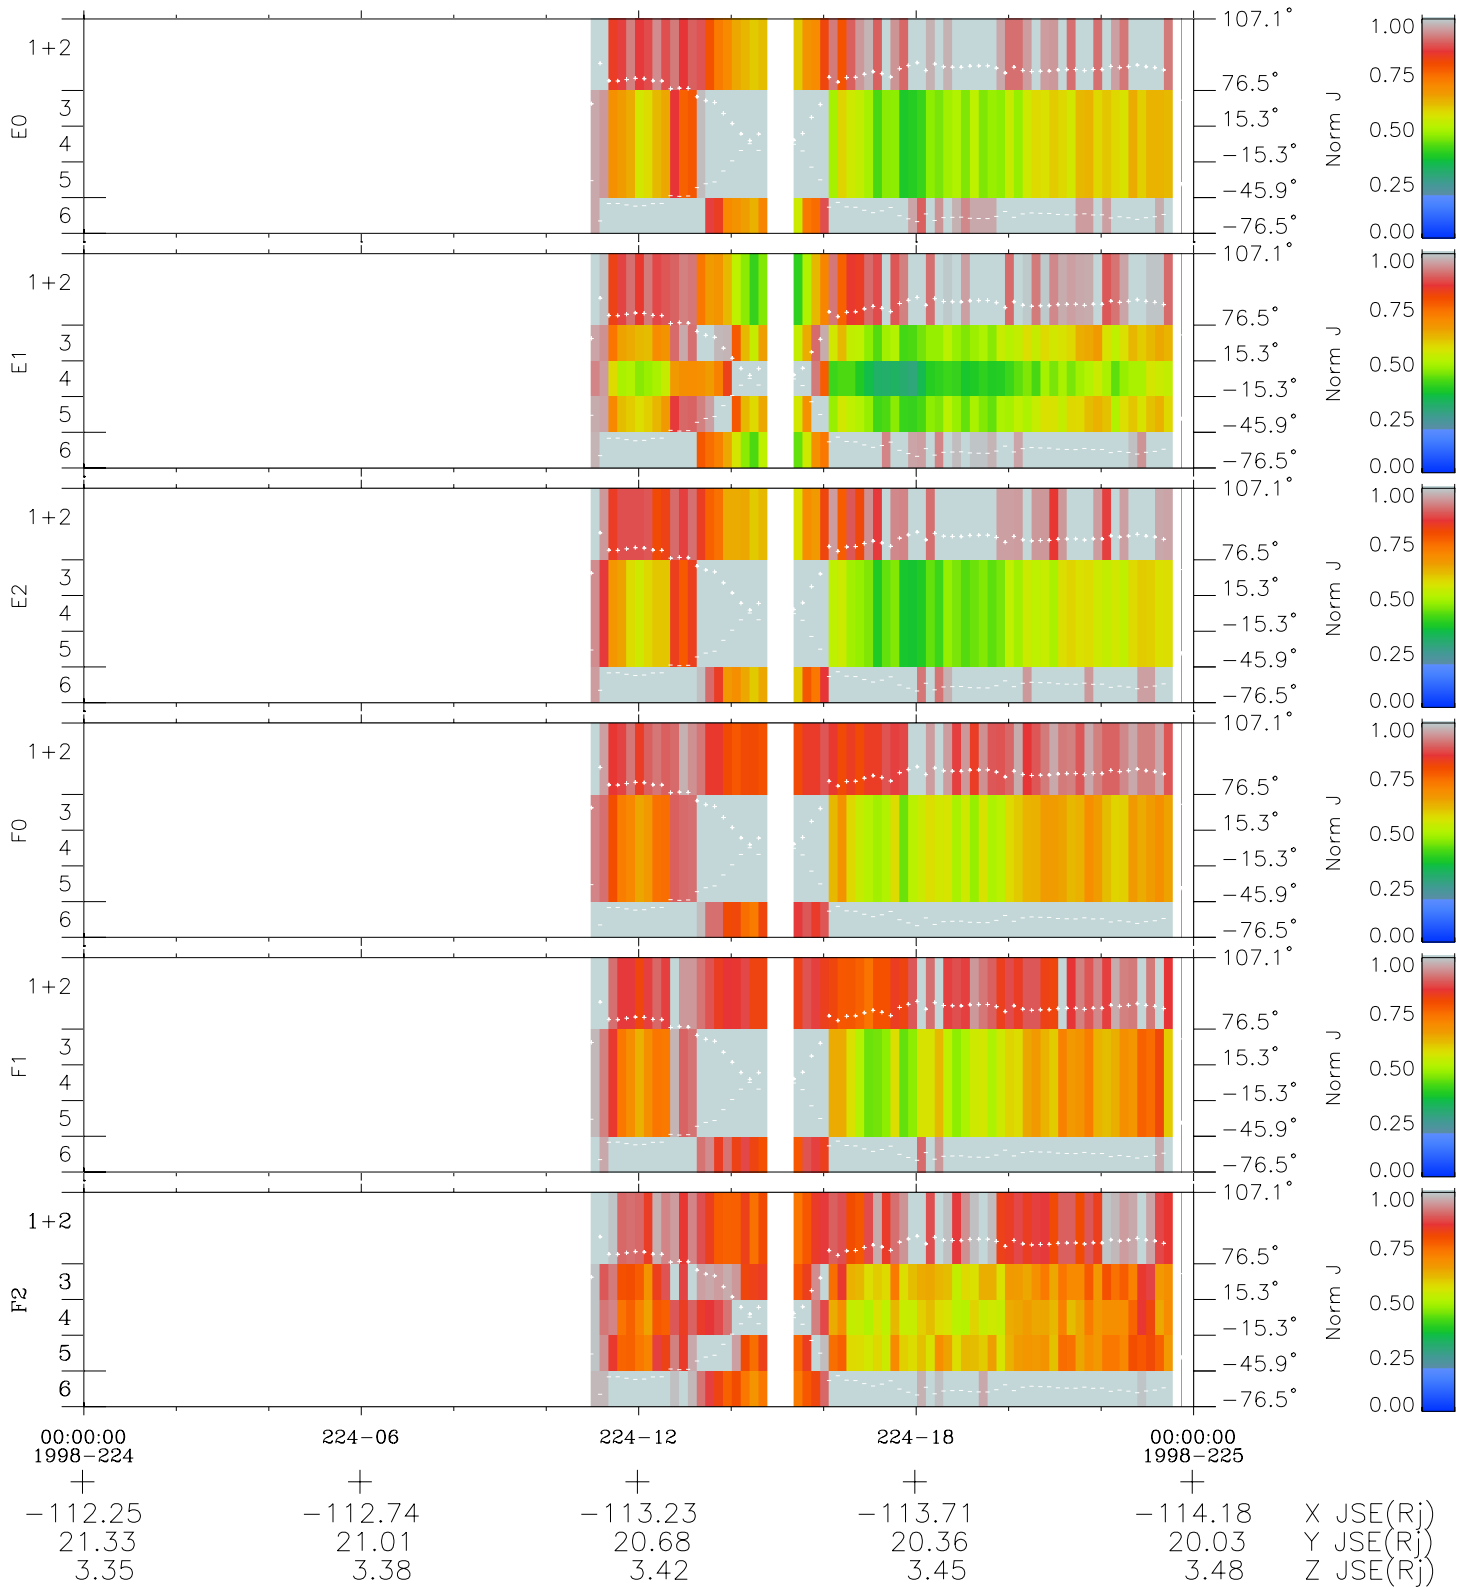

Galileo EPD Real Elevation Anisotropies 98224

Software Version: RTELEV_NORM V 1.20
Data Production: 06-03-00
Plot Production: Sun Sep 16 10:39:52 2001
Color File: wondr3
Geofactor File: 1.1

- ◇ = Jupiter look direction
- = Corotation look direction