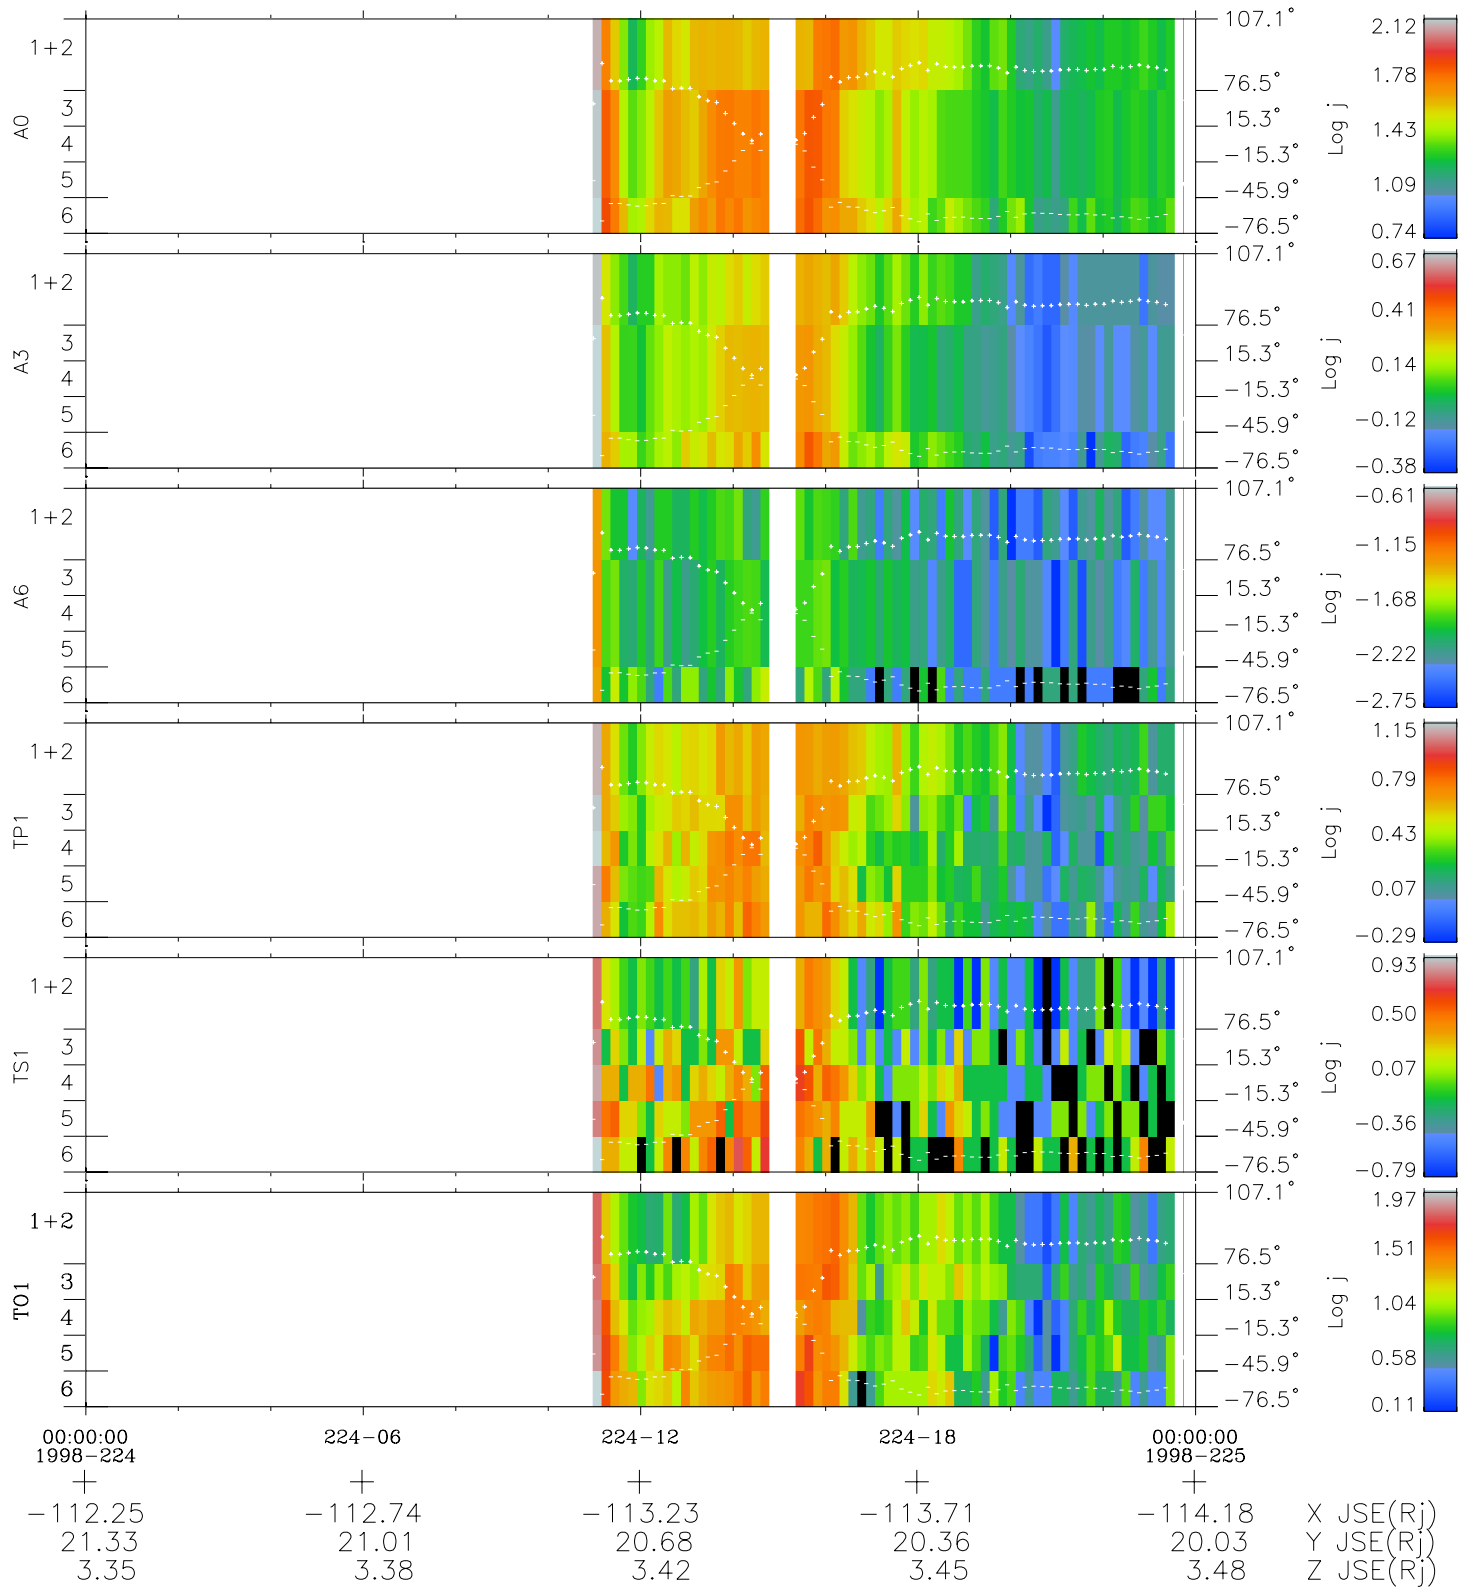

Galileo EPD Real Elevation Anisotropies 98224

Software Version: RTELEV_FLUX V 1.20
Data Production: 06-03-00
Plot Production: Sun Sep 16 10:39:41 2001
Color File: wondr3
Geofactor File: 1.1

- ◇ = Jupiter look direction
- = Corotation look direction