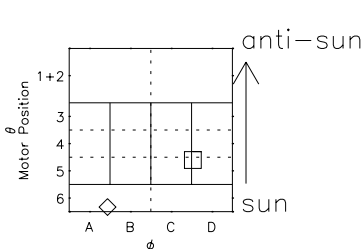

Galileo EPD Real Elevation Anisotropies 98224

Software Version: RTELEV_FLUX V 1.20
Data Production: 06-03-00
Plot Production: Sun Sep 16 10:39:41 2001
Color File: wondr3
Geofactor File: 1.1

- ◇ = Jupiter look direction
- = Corotation look direction