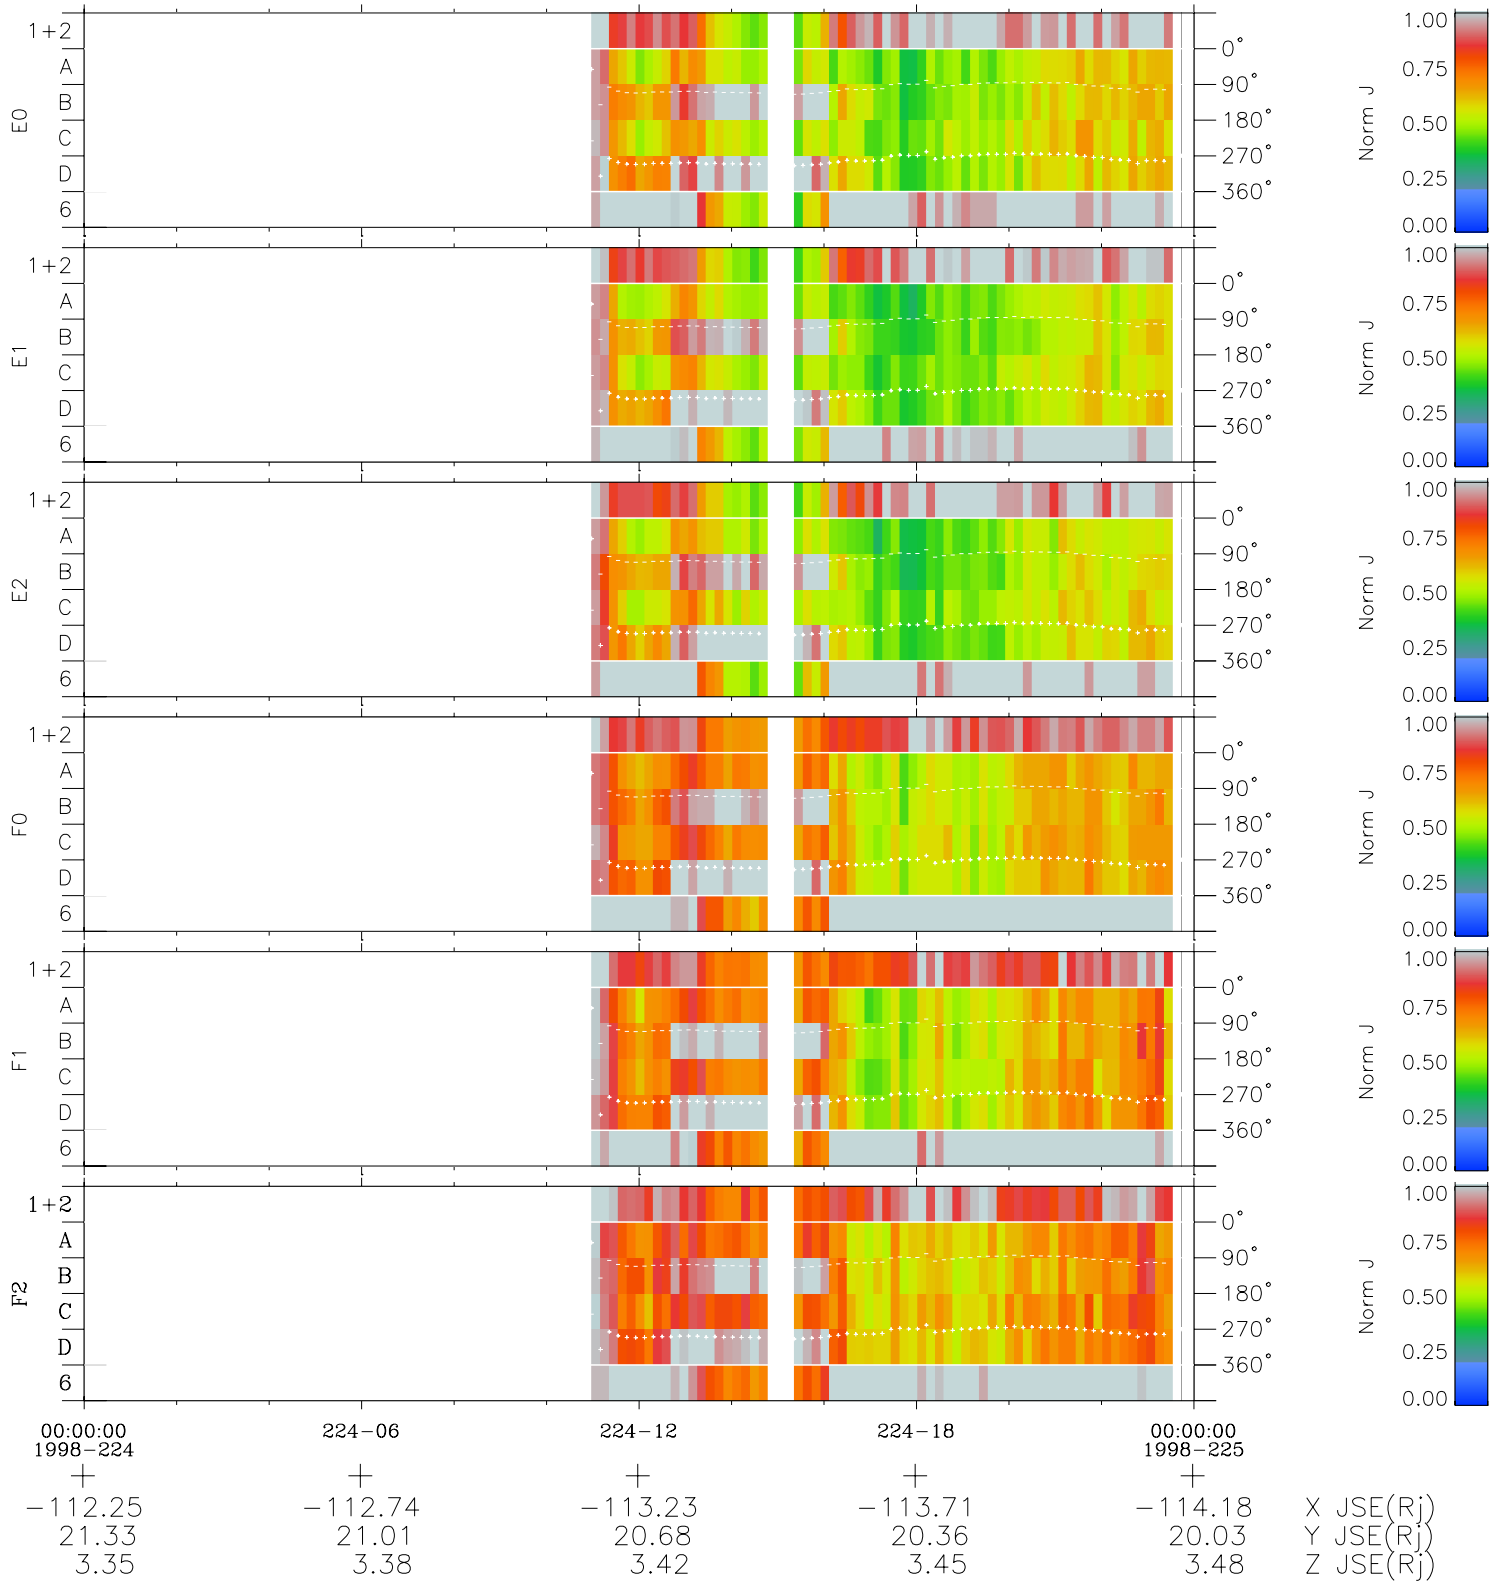

Galileo EPD Real Time Azimuth Anisotropies 98224

Software Version: RTAZIM_NORM V 1.20
Data Production: 06-03-00
Plot Production: Sun Sep 16 10:40:13 2001
Color File: wondr3
Geofactor File: 1.1

- ◇ = Jupiter look direction
- = Corotation look direction