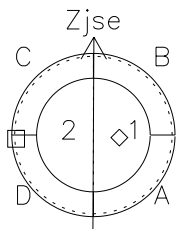

Galileo EPD Real Time Azimuth Anisotropies 98224

Software Version: RTAZIM_NORM V 1.20
Data Production: 06-03-00
Plot Production: Sun Sep 16 10:40:13 2001
Color File: wondr3
Geofactor File: 1.1

- ◇ = Jupiter look direction
- = Corotation look direction