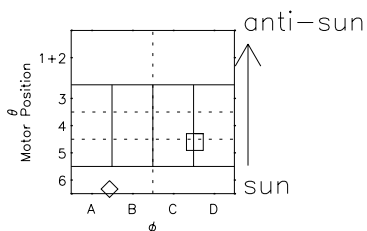

Galileo EPD Real Time Azimuth Anisotropies 98224

Software Version: RTAZIM_NORM V 1.20
Data Production: 06-03-00
Plot Production: Sun Sep 16 10:40:13 2001
Color File: wondr3
Geofactor File: 1.1

- ◇ = Jupiter look direction
- = Corotation look direction