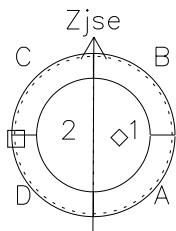

Galileo EPD Real Time Azimuth Anisotropies 98224

Software Version: RTAZIM_MEAN V 1.20
 Data Production: 06-03-00
 Plot Production: Sun Sep 16 10:40:00 2001
 Color File: wondr3
 Geofactor File: 1.1

- ◇ = Jupiter look direction
- = Corotation look direction