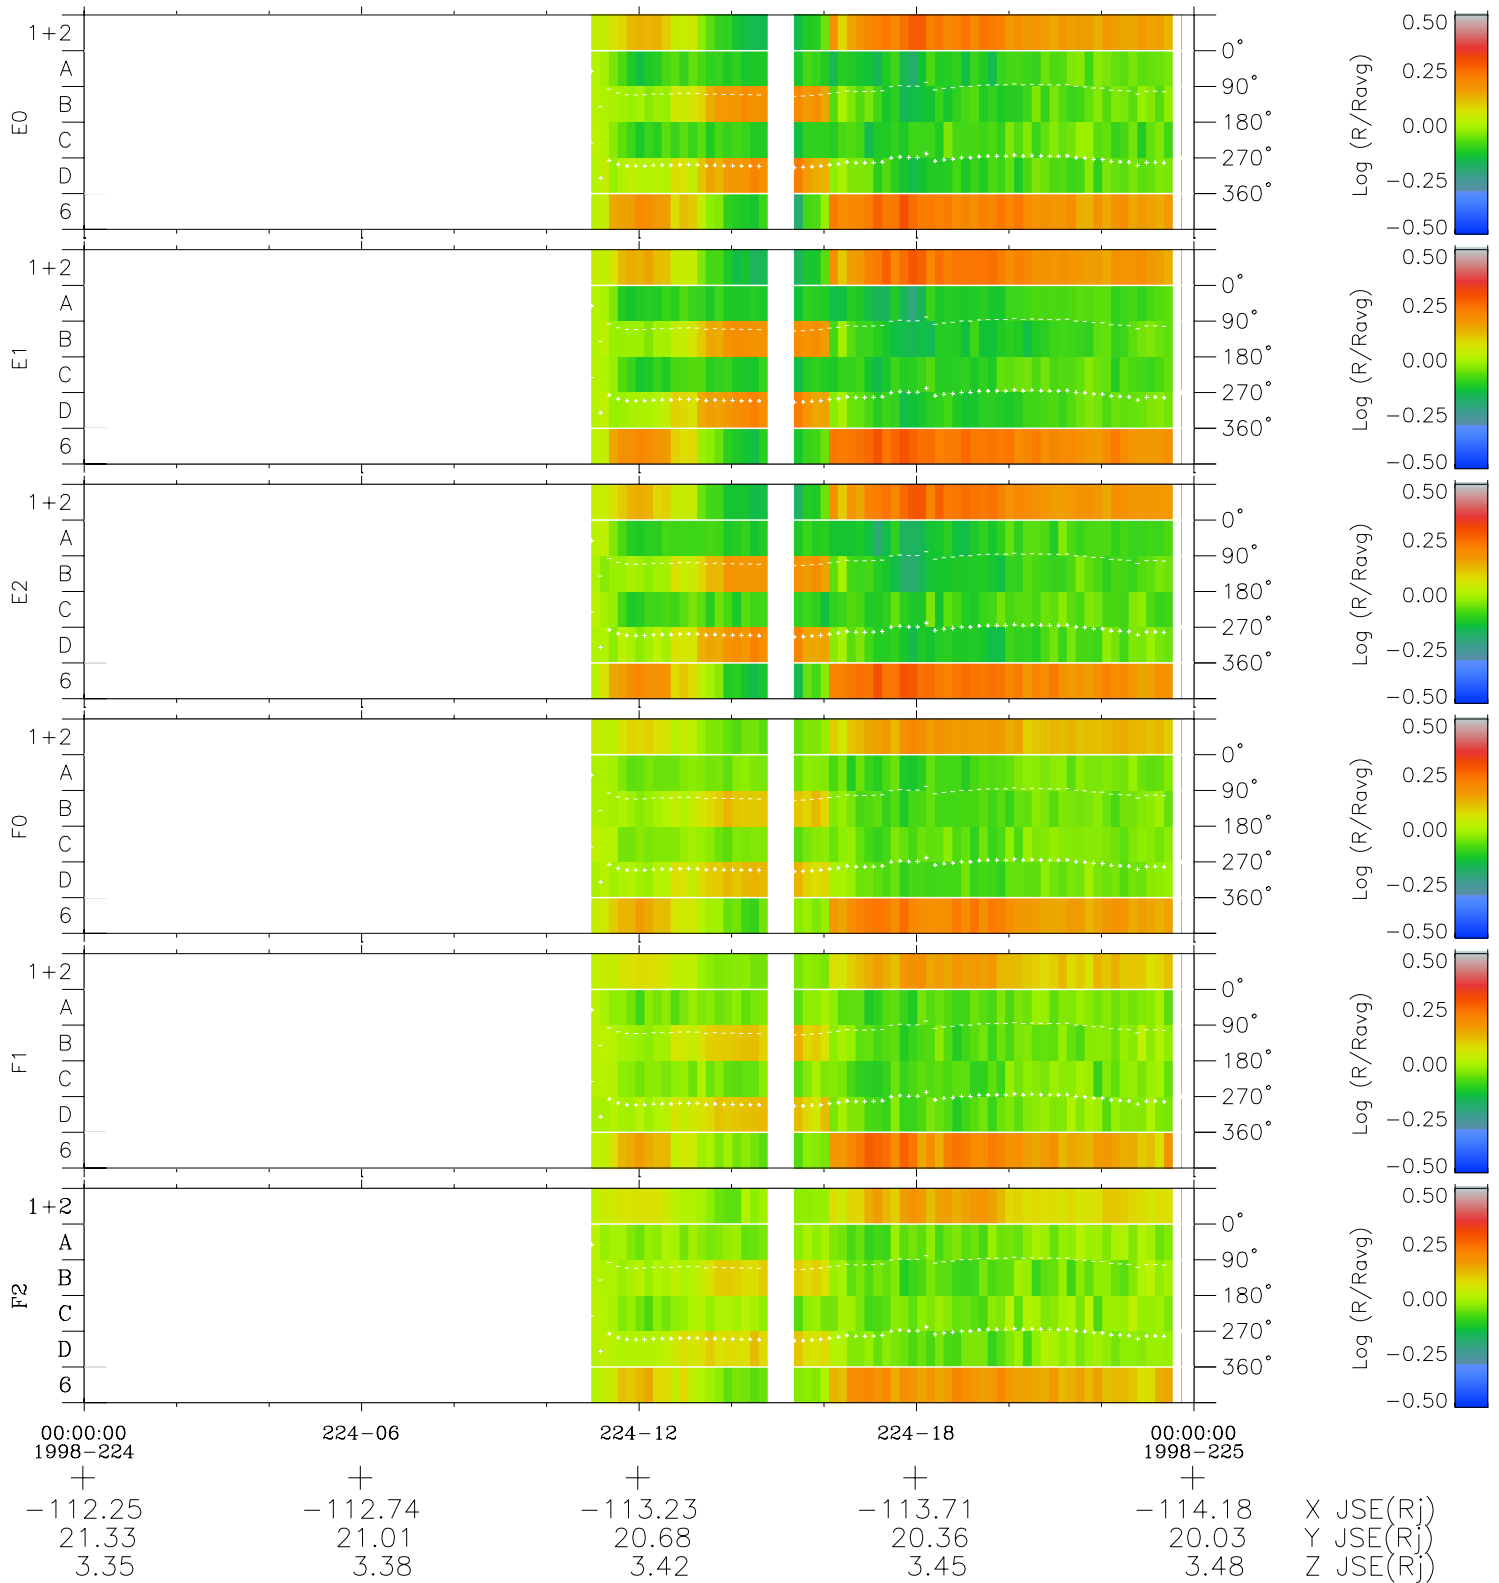

Galileo EPD Real Time Azimuth Anisotropies 98224

Software Version: RTAZIM_MEAN V 1.20
 Data Production: 06-03-00
 Plot Production: Sun Sep 16 10:40:00 2001
 Color File: wondr3
 Geofactor File: 1.1

- ◇ = Jupiter look direction
- = Corotation look direction