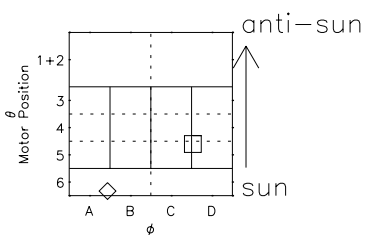

Galileo EPD Real Time Azimuth Anisotropies 98224

Software Version: RTAZIM_MEAN V 1.20
 Data Production: 06-03-00
 Plot Production: Sun Sep 16 10:40:00 2001
 Color File: wondr3
 Geofactor File: 1.1

- ◇ = Jupiter look direction
- = Corotation look direction